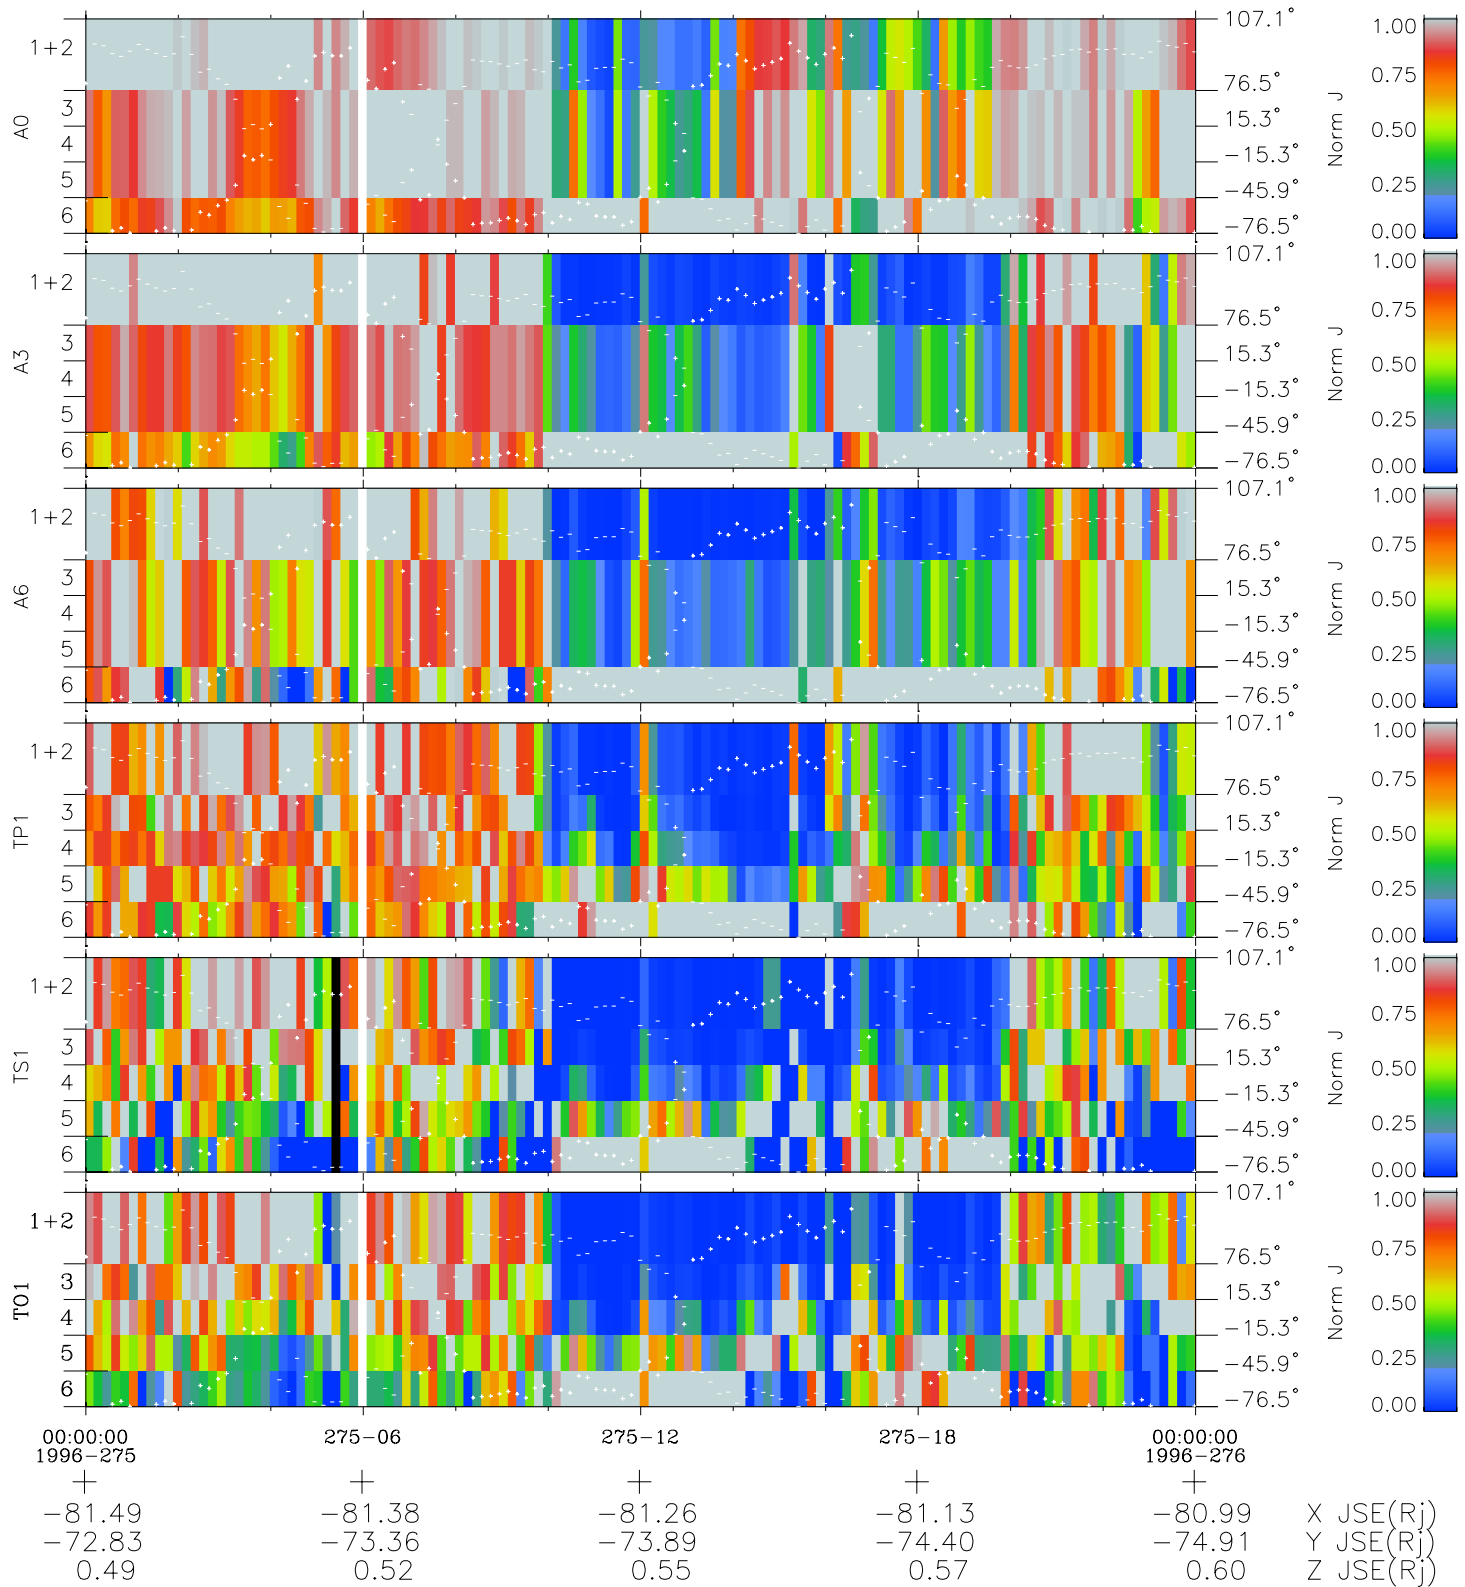

Galileo EPD Real Elevation Anisotropies 96275

Software Version: RTELEV_NORM V 1.20
 Data Production: 06-03-00
 Plot Production: Fri Sep 14 16:47:37 2001
 Color File: wondr3
 Geofactor File: 1.1

- ◇ = Jupiter look direction
- = Corotation look direction