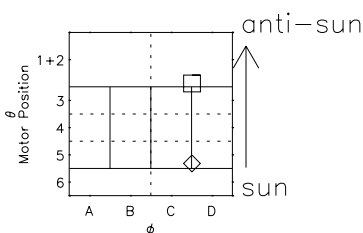

Galileo EPD Real Elevation Anisotropies 96275

Software Version: RTELEV_NORM V 1.20
 Data Production: 06-03-00
 Plot Production: Fri Sep 14 16:47:37 2001
 Color File: wondr3
 Geofactor File: 1.1

- ◇ = Jupiter look direction
- = Corotation look direction