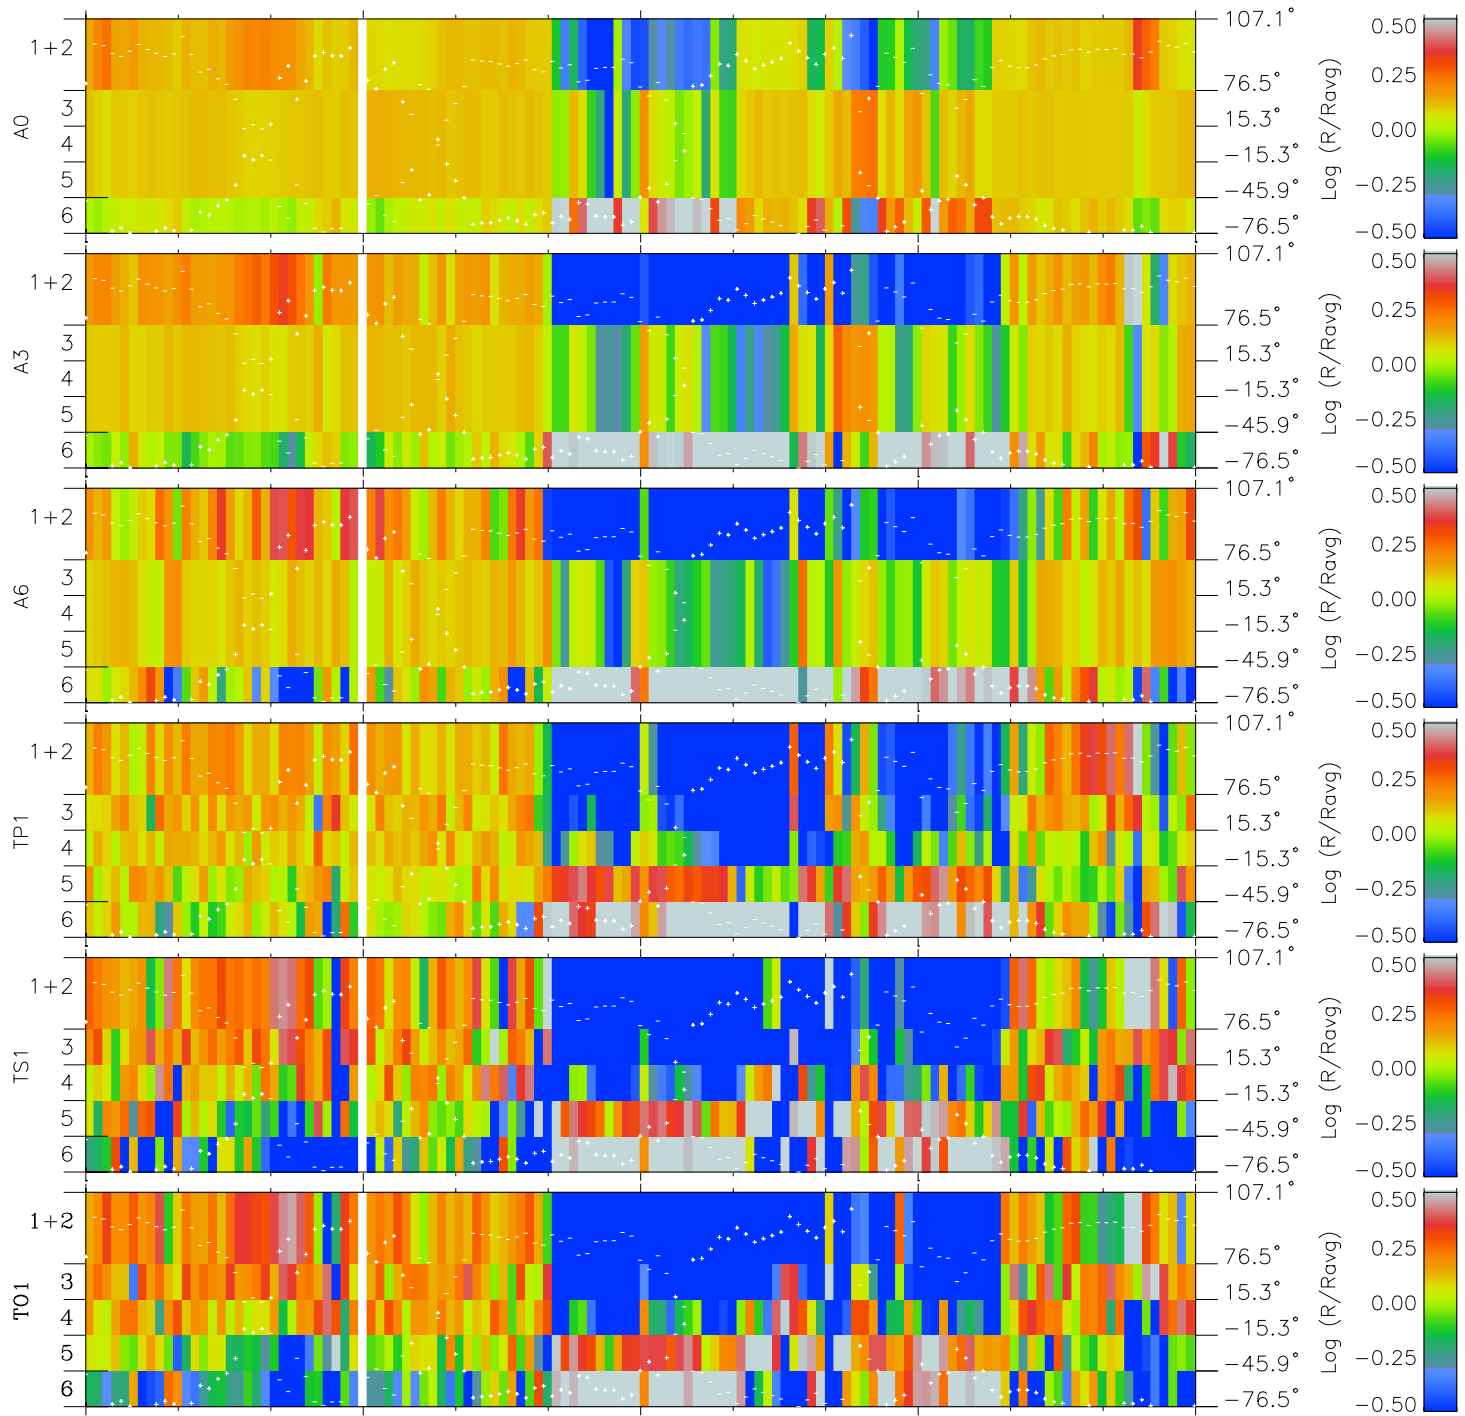

# Galileo EPD Real Elevation Anisotropies 96275

Software Version: RTELEV\_MEAN V 1.20  
 Data Production: 06-03-00  
 Plot Production: Fri Sep 14 16:47:14 2001  
 Color File: wondr3  
 Geofactor File: 1.1

Time	X JSE( $R_j$ )	Y JSE( $R_j$ )	Z JSE( $R_j$ )
00:00:00 1996-275	-81.49	-72.83	0.49
275-06	-81.38	-73.36	0.52
275-12	-81.26	-73.89	0.55
275-18	-81.13	-74.40	0.57
00:00:00 1996-276	-80.99	-74.91	0.60

- ◇ = Jupiter look direction
- = Corotation look direction