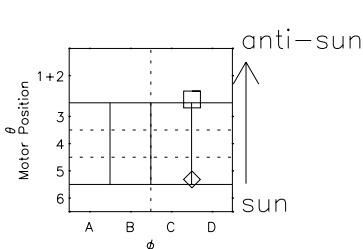

- = Jupiter look direction
- = Corotation look direction