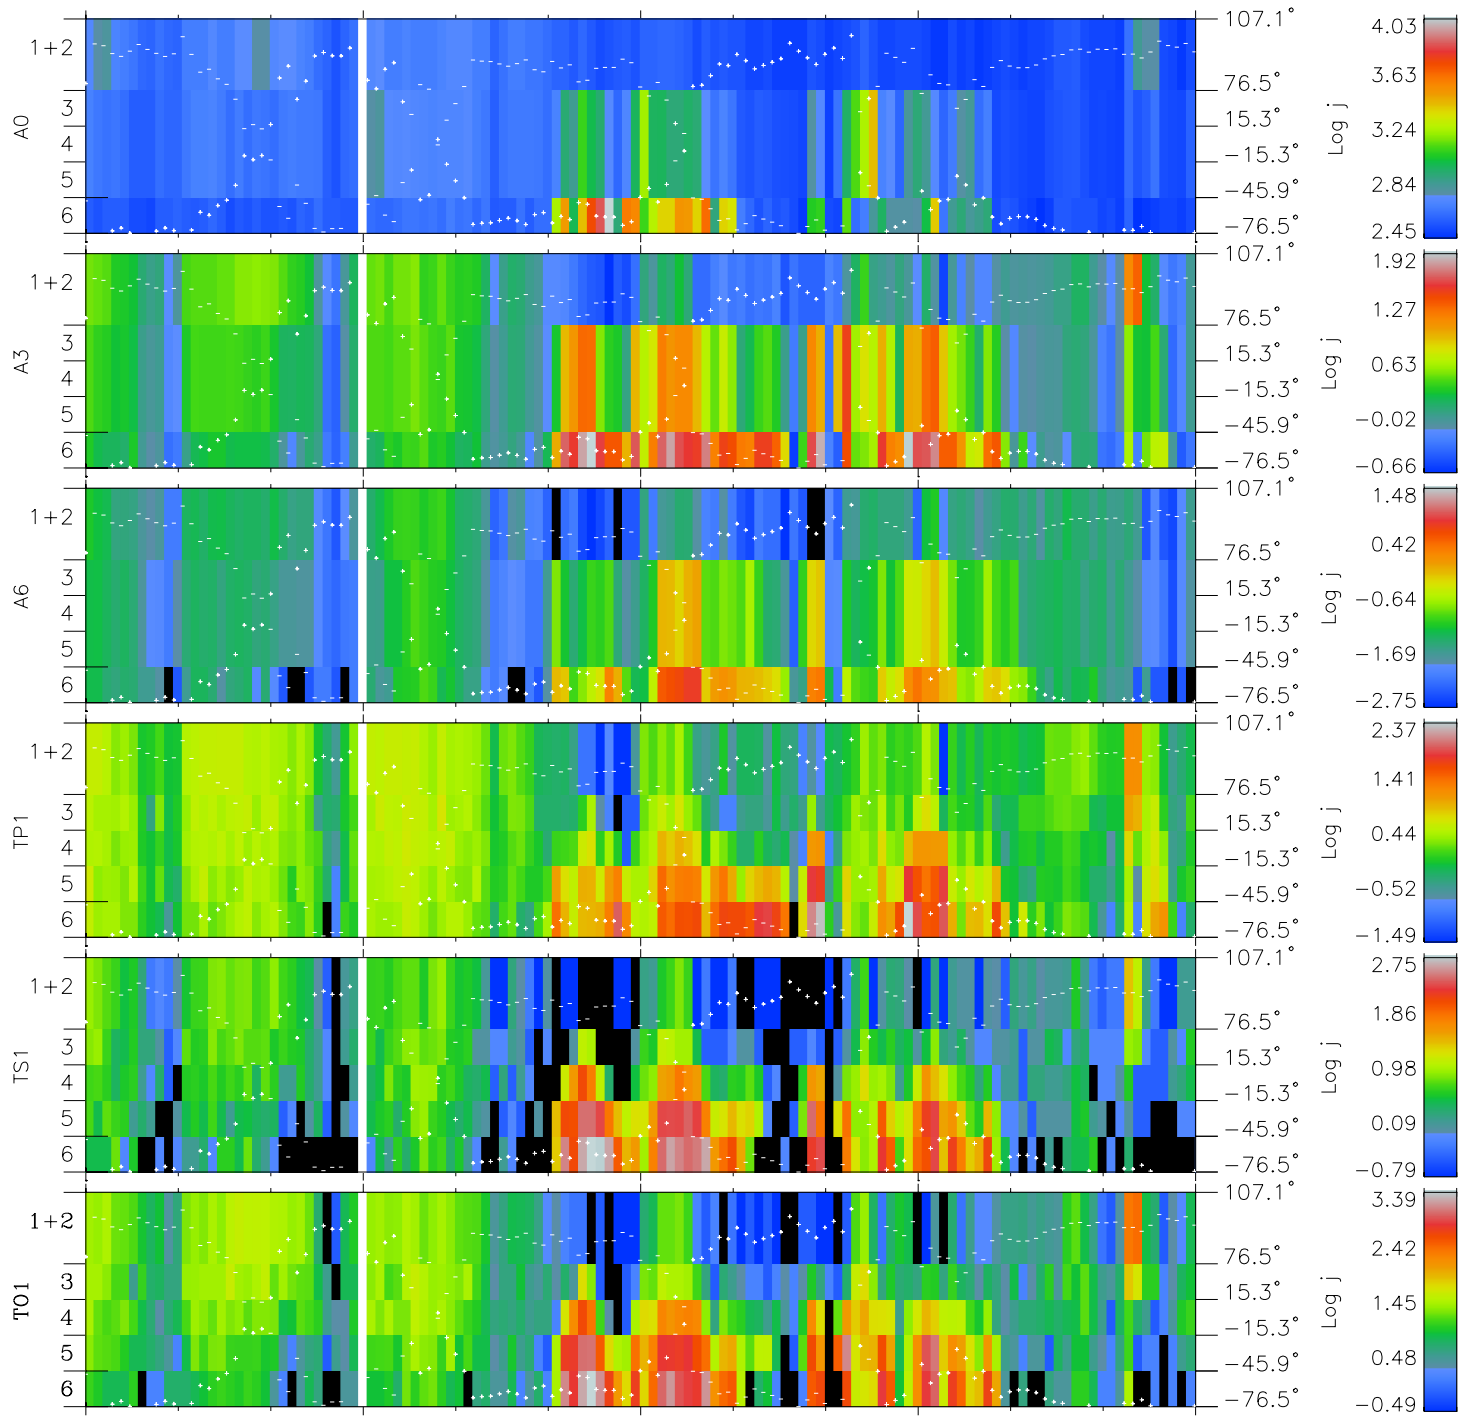

Galileo EPD Real Elevation Anisotropies 96275

Software Version: RTELEV_FLUX V 1.20
 Data Production: 06-03-00
 Plot Production: Fri Sep 14 16:47:26 2001
 Color File: wondr3
 Geofactor File: 1.1

00:00:00 1996-275	275-06	275-12	275-18	00:00:00 1996-276	
+	+	+	+	+	X JSE(R _j)
-81.49	-81.38	-81.26	-81.13	-80.99	Y JSE(R _j)
-72.83	-73.36	-73.89	-74.40	-74.91	Z JSE(R _j)
0.49	0.52	0.55	0.57	0.60	

◇ = Jupiter look direction
 □ = Corotation look direction