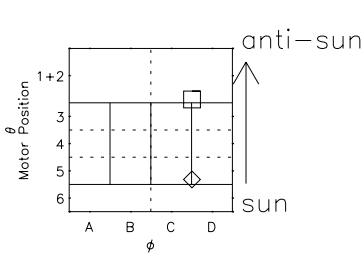

Galileo EPD Real Elevation Anisotropies 96275

Software Version: RTELEV_FLUX V 1.20
 Data Production: 06-03-00
 Plot Production: Fri Sep 14 16:47:26 2001
 Color File: wondr3
 Geofactor File: 1.1

00:00:00 1996-275	275-06	275-12	275-18	00:00:00 1996-276	
+	+	+	+	+	X JSE(R _j)
-81.49	-81.38	-81.26	-81.13	-80.99	Y JSE(R _j)
-72.83	-73.36	-73.89	-74.40	-74.91	Z JSE(R _j)
0.49	0.52	0.55	0.57	0.60	

◇ = Jupiter look direction
 □ = Corotation look direction