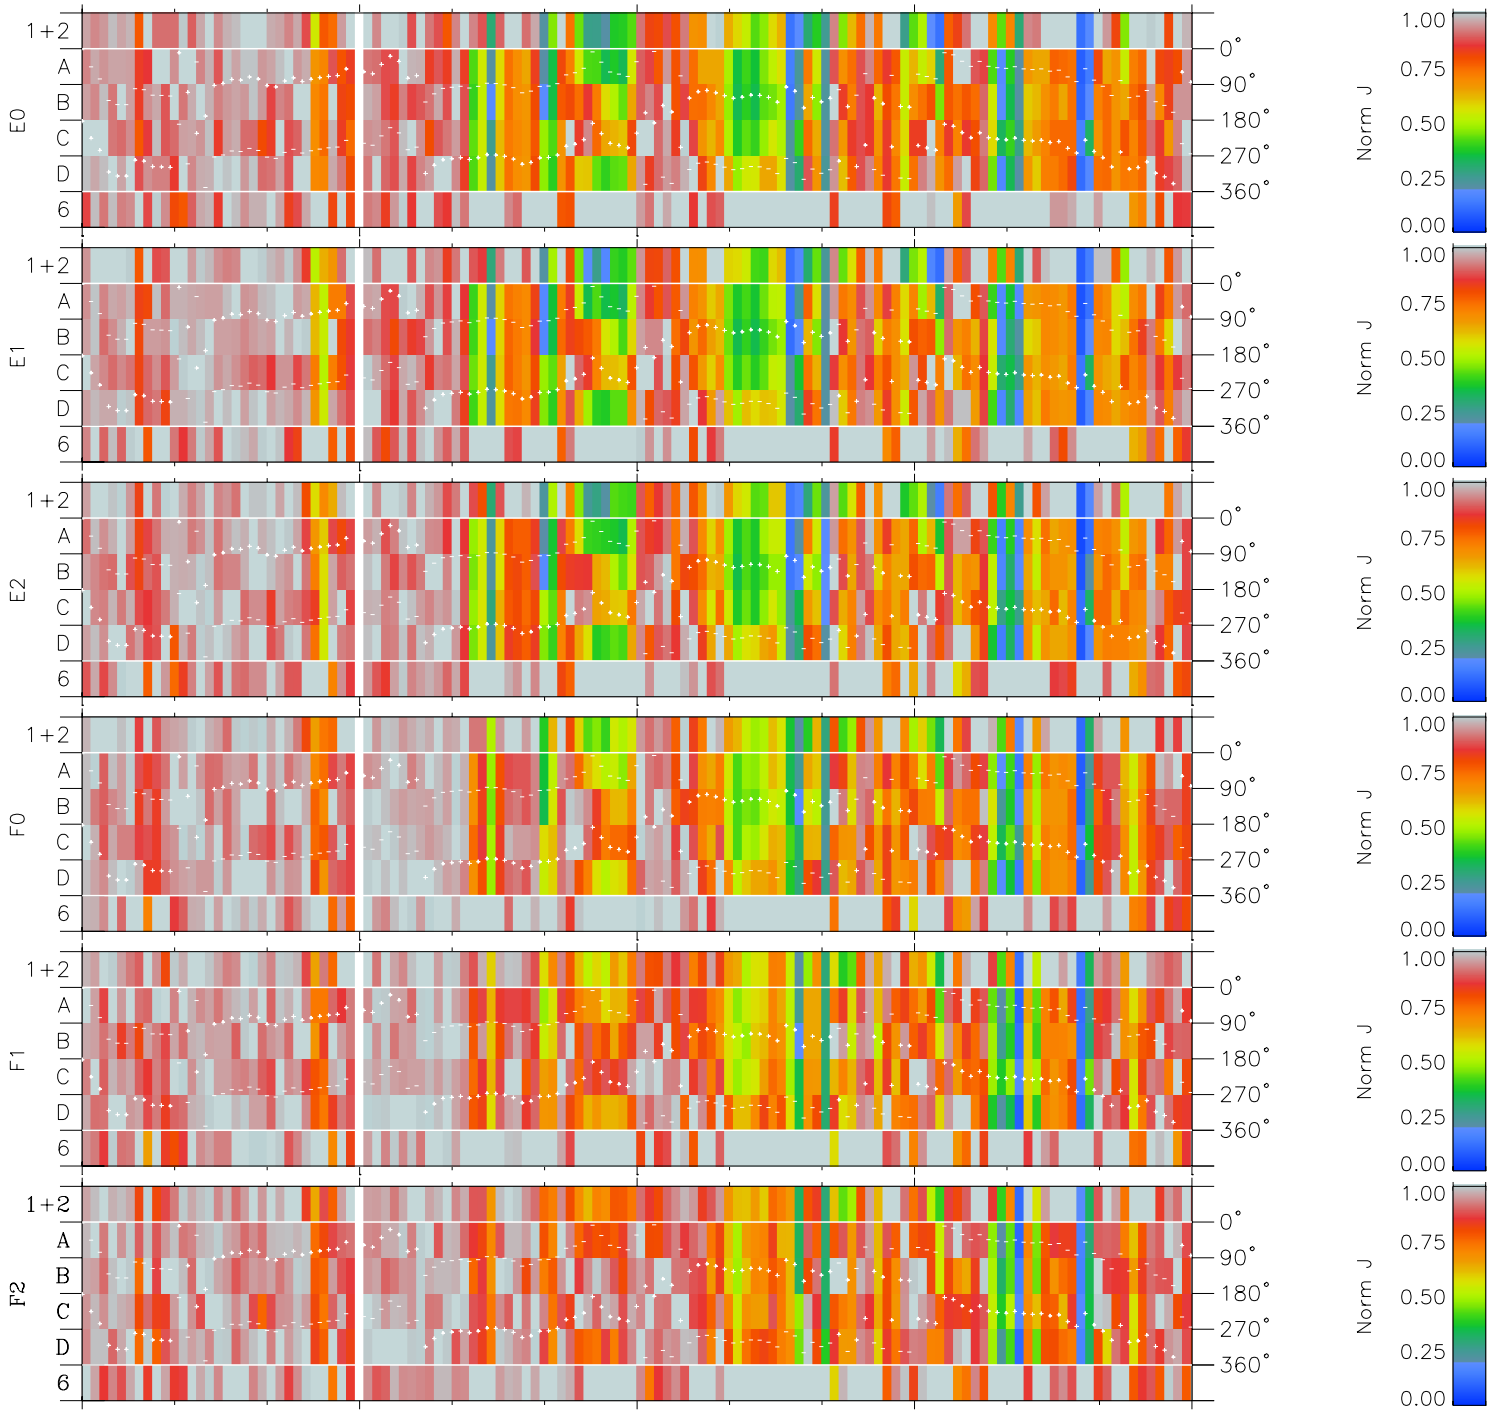

Galileo EPD Real Time Azimuth Anisotropies 96275

Software Version: RTAZIM_NORM V 1.20
 Data Production: 06-03-00
 Plot Production: Fri Sep 14 16:48:15 2001
 Color File: wondr3
 Geofactor File: 1.1

00:00:00 1996-275	275-06	275-12	275-18	00:00:00 1996-276	
+	+	+	+	+	
-81.49	-81.38	-81.26	-81.13	-80.99	X JSE(R _j)
-72.83	-73.36	-73.89	-74.40	-74.91	Y JSE(R _j)
0.49	0.52	0.55	0.57	0.60	Z JSE(R _j)

- ◇ = Jupiter look direction
- = Corotation look direction