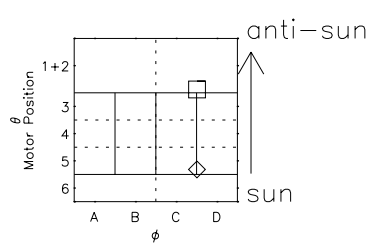

Galileo EPD Real Time Azimuth Anisotropies 96275

Software Version: RTAZIM_NORM V 1.20
 Data Production: 06-03-00
 Plot Production: Fri Sep 14 16:48:15 2001
 Color File: wondr3
 Geofactor File: 1.1

00:00:00 1996-275	275-06	275-12	275-18	00:00:00 1996-276	
+	+	+	+	+	
-81.49	-81.38	-81.26	-81.13	-80.99	X JSE(R _j)
-72.83	-73.36	-73.89	-74.40	-74.91	Y JSE(R _j)
0.49	0.52	0.55	0.57	0.60	Z JSE(R _j)

- ◇ = Jupiter look direction
- = Corotation look direction