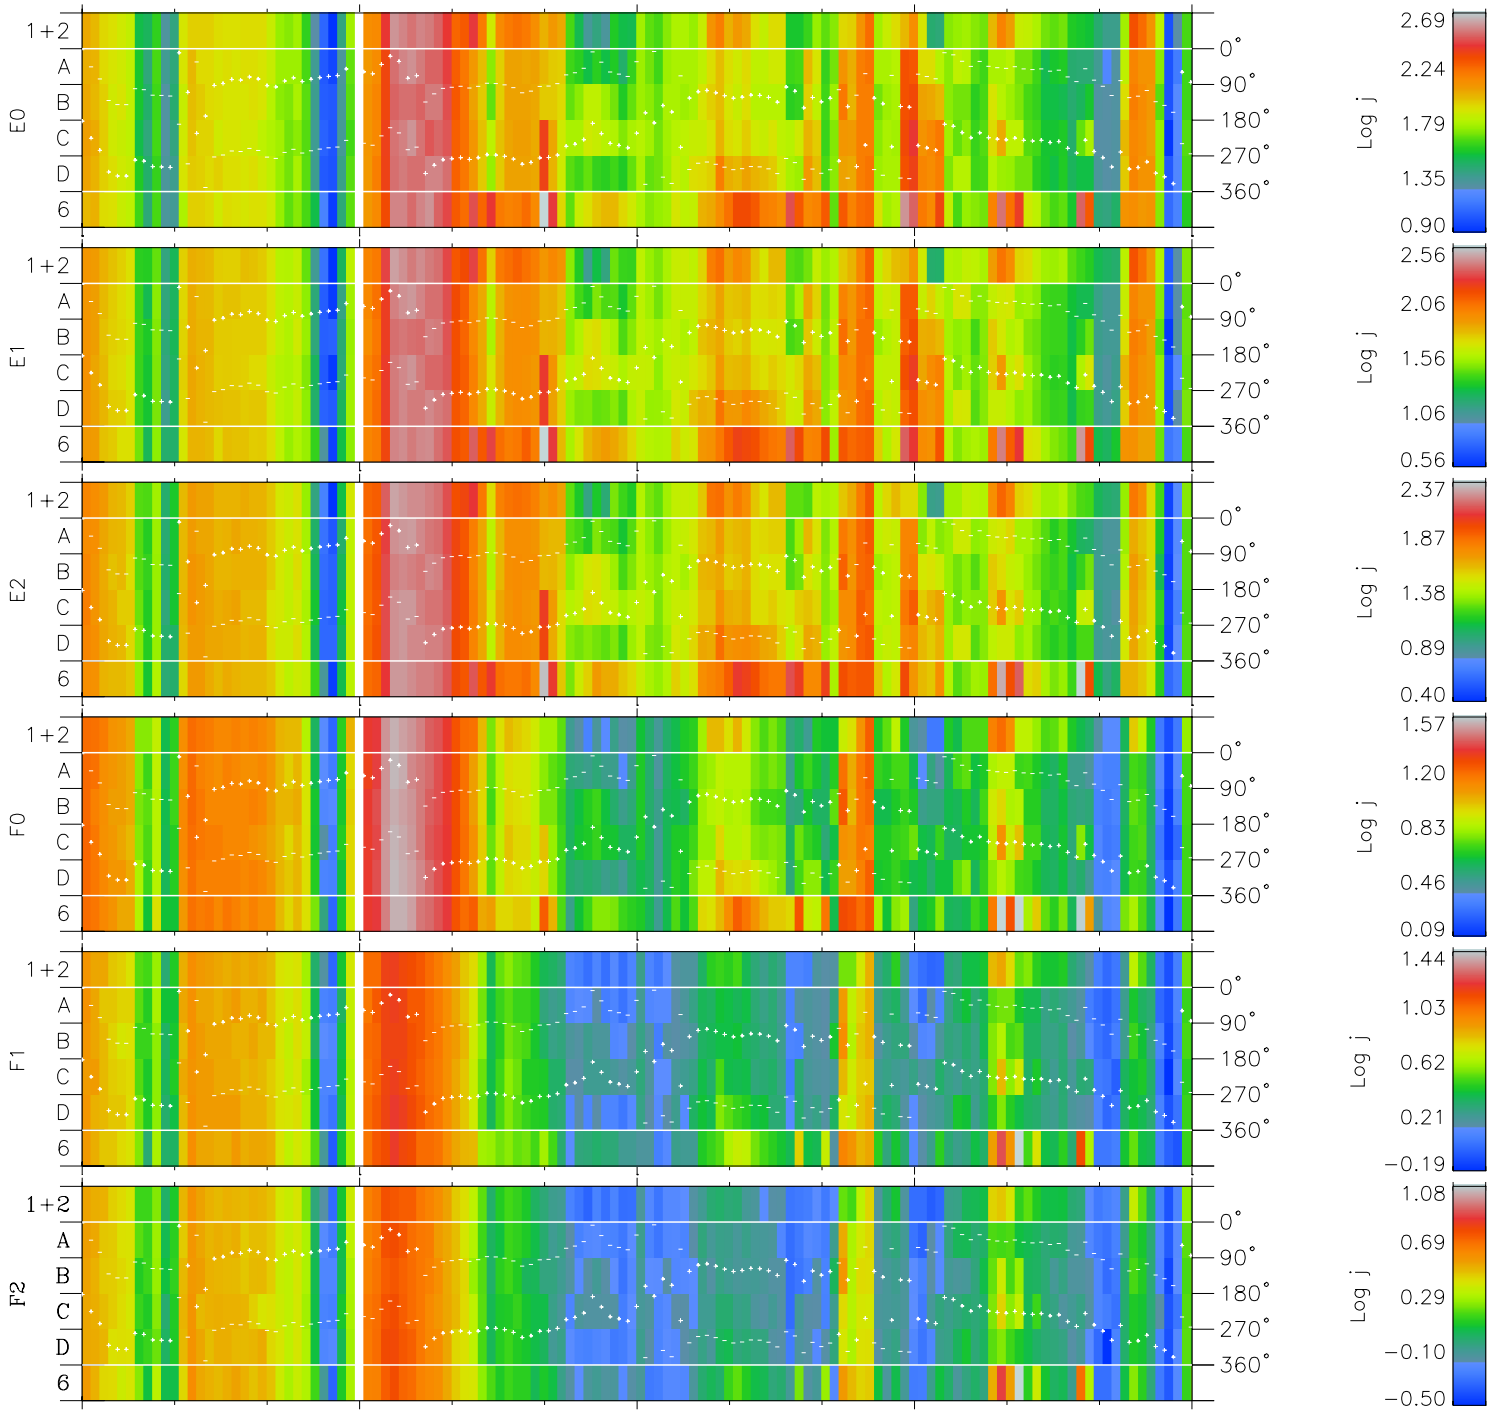

# Galileo EPD Real Time Azimuth Anisotropies 96275

Software Version: RTAZIM\_FLUX V 1.20  
Data Production: 06-03-00  
Plot Production: Fri Sep 14 16:48:05 2001  
Color File: wondr3  
Geofactor File: 1.1

| 00:00:00<br>1996-275 | 275-06 | 275-12 | 275-18 | 00:00:00<br>1996-276 |                        |
|----------------------|--------|--------|--------|----------------------|------------------------|
| +                    | +      | +      | +      | +                    |                        |
| -81.49               | -81.38 | -81.26 | -81.13 | -80.99               | X JSE(R <sub>j</sub> ) |
| -72.83               | -73.36 | -73.89 | -74.40 | -74.91               | Y JSE(R <sub>j</sub> ) |
| 0.49                 | 0.52   | 0.55   | 0.57   | 0.60                 | Z JSE(R <sub>j</sub> ) |

◇ = Jupiter look direction  
□ = Corotation look direction