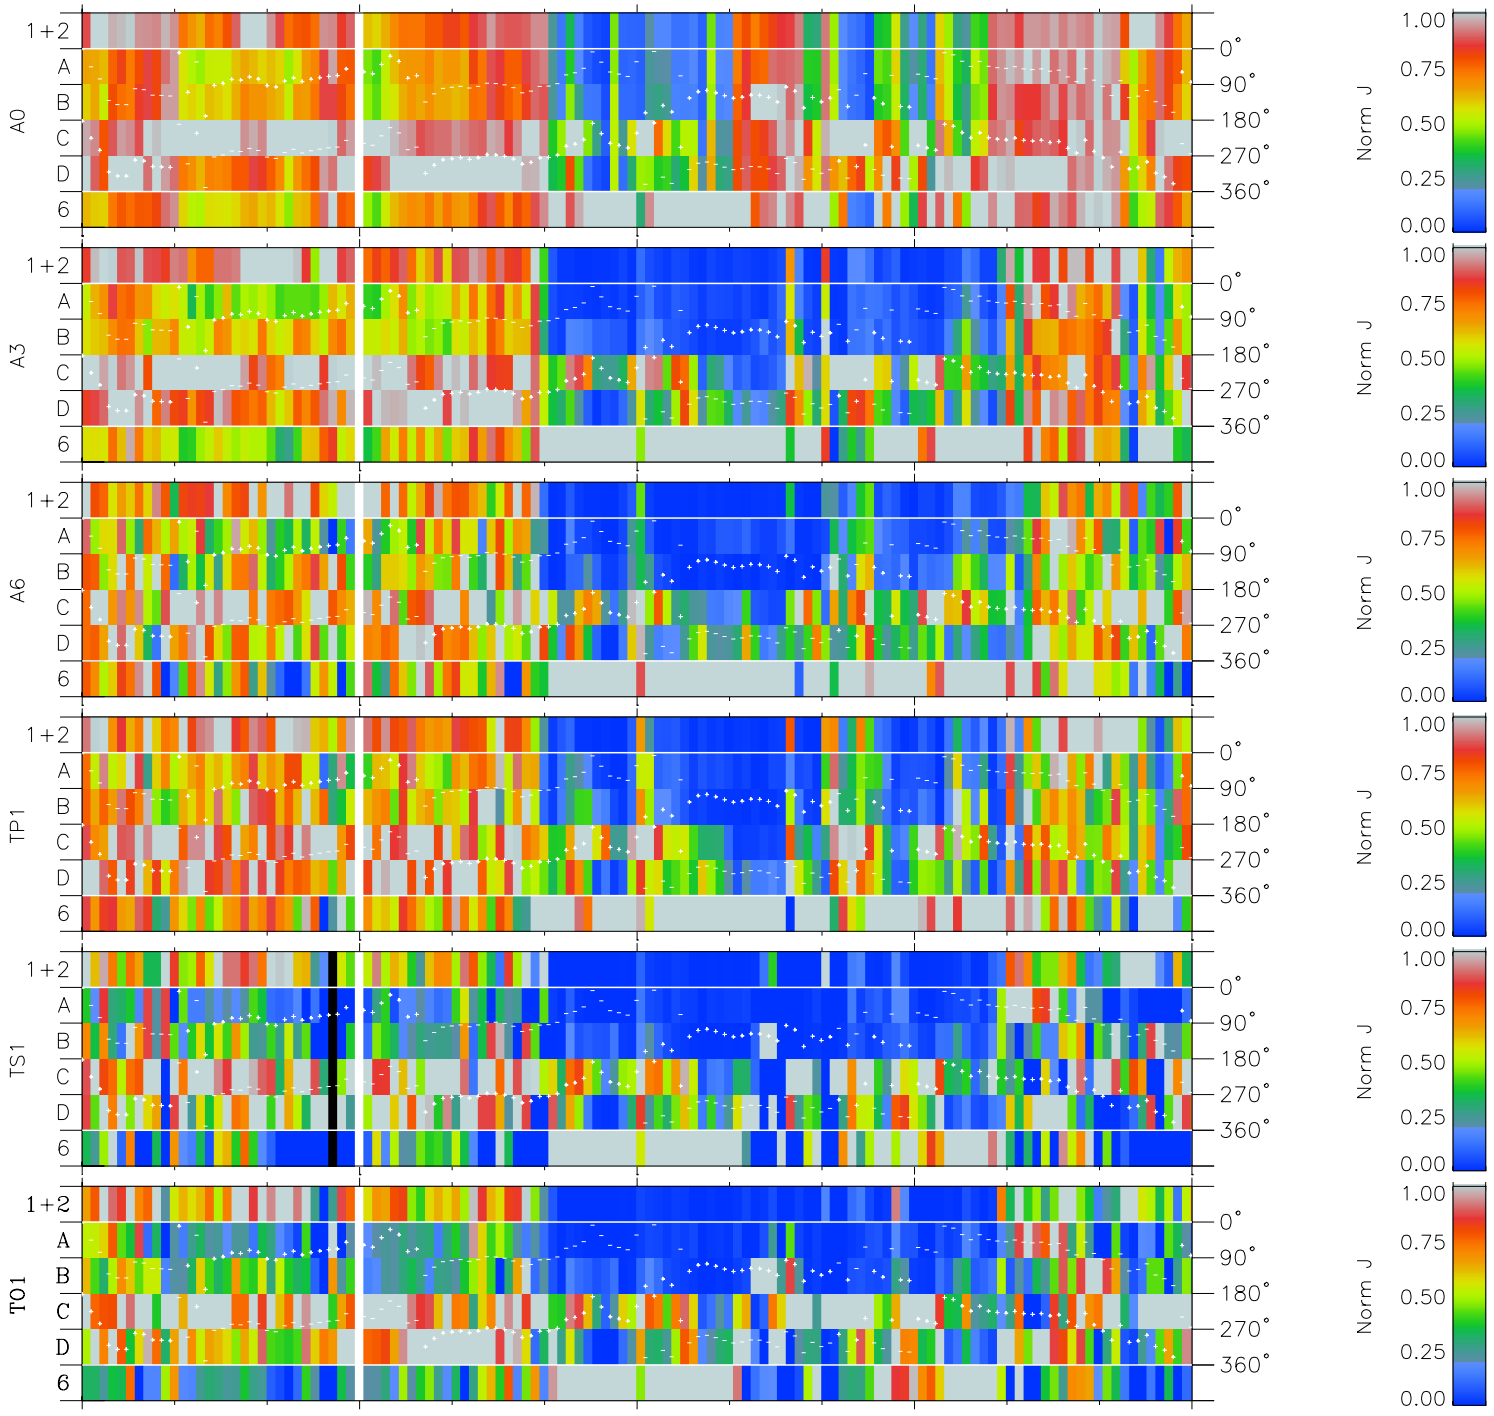

# Galileo EPD Real Time Azimuth Anisotropies 96275

Software Version: RTAZIM\_NORM V 1.20  
Data Production: 06-03-00  
Plot Production: Fri Sep 14 16:48:10 2001  
Color File: wondr3  
Geofactor File: 1.1

00:00:00 1996-275	275-06	275-12	275-18	00:00:00 1996-276	
+	+	+	+	+	X JSE(R <sub>j</sub> )
-81.49	-81.38	-81.26	-81.13	-80.99	Y JSE(R <sub>j</sub> )
-72.83	-73.36	-73.89	-74.40	-74.91	Z JSE(R <sub>j</sub> )
0.49	0.52	0.55	0.57	0.60	

- ◇ = Jupiter look direction
- = Corotation look direction