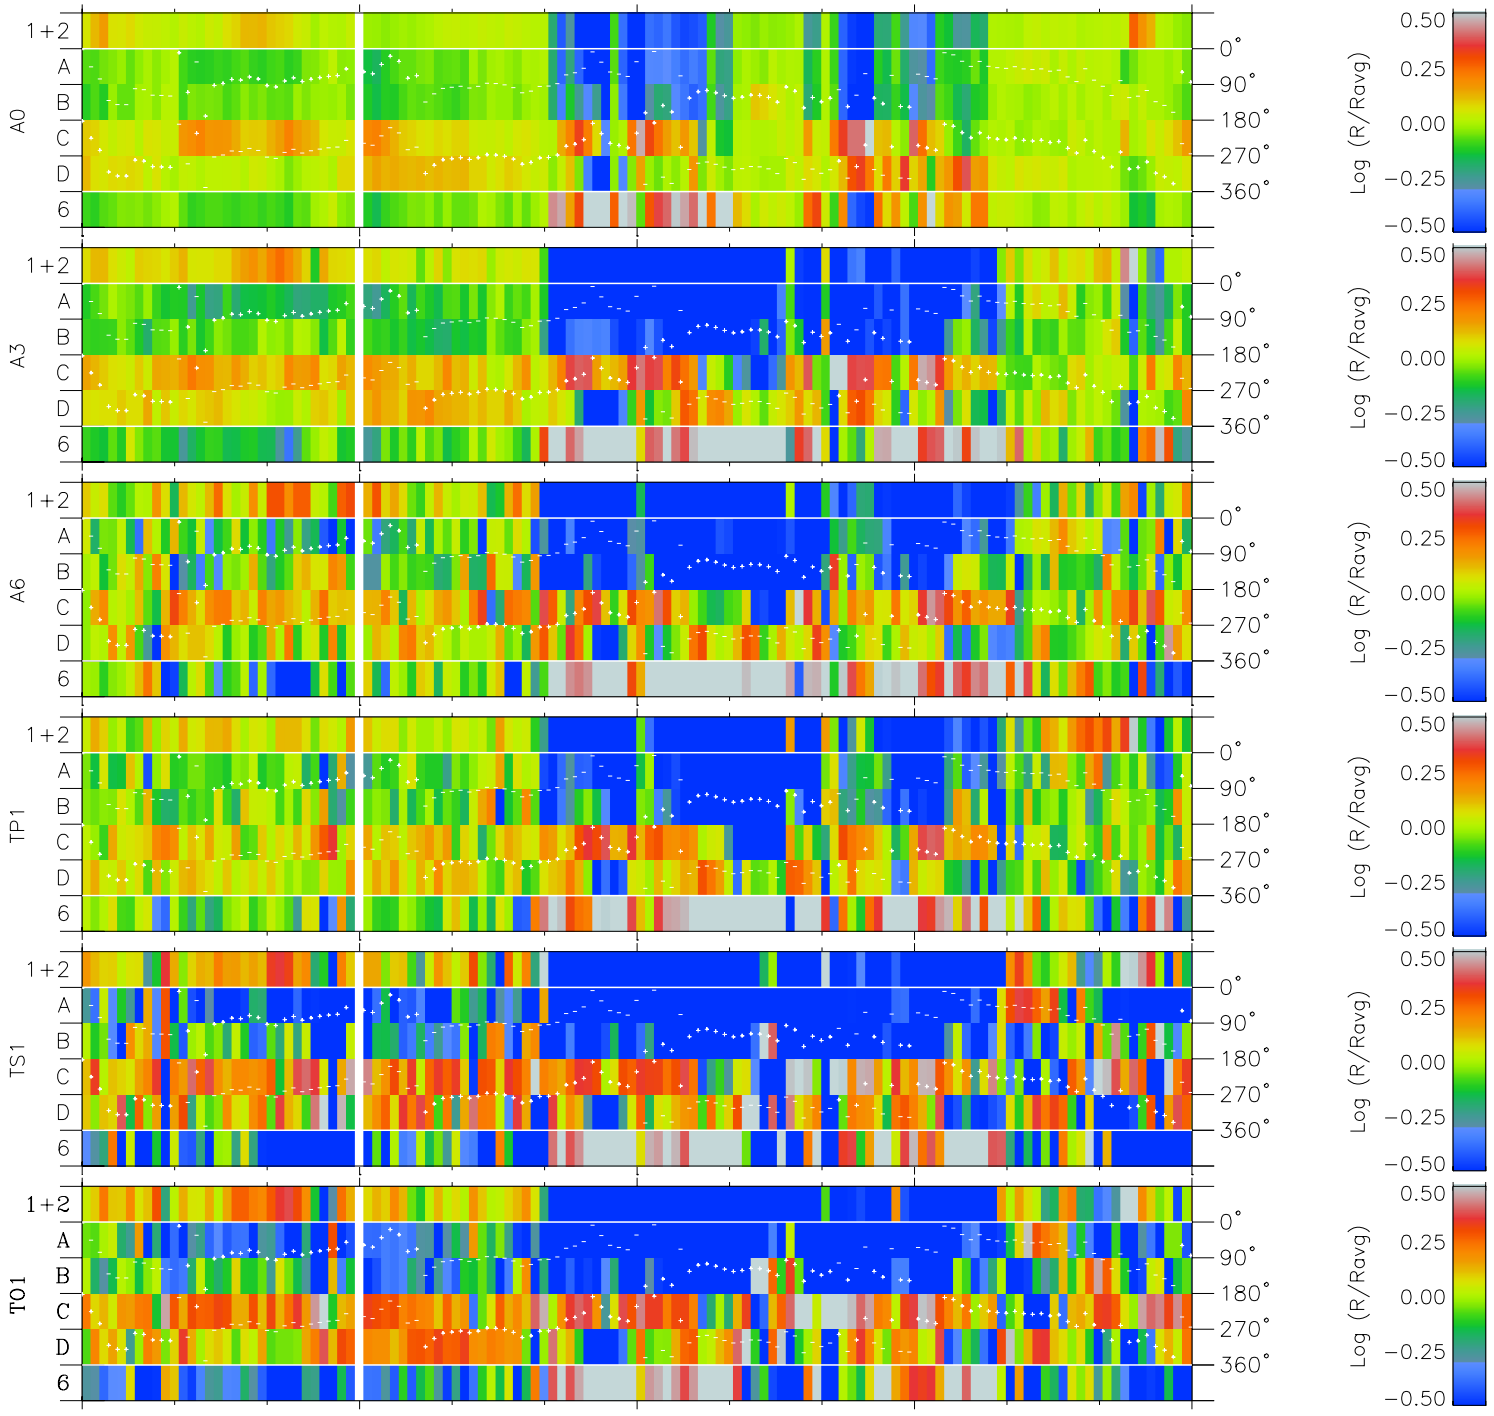

Galileo EPD Real Time Azimuth Anisotropies 96275

Software Version: RTAZIM_MEAN V 1.20
 Data Production: 06-03-00
 Plot Production: Fri Sep 14 16:47:49 2001
 Color File: wondr3
 Geofactor File: 1.1

00:00:00 1996-275	275-06	275-12	275-18	00:00:00 1996-276	
+	+	+	+	+	X JSE(R _j)
-81.49	-81.38	-81.26	-81.13	-80.99	Y JSE(R _j)
-72.83	-73.36	-73.89	-74.40	-74.91	Z JSE(R _j)
0.49	0.52	0.55	0.57	0.60	

◇ = Jupiter look direction
 □ = Corotation look direction