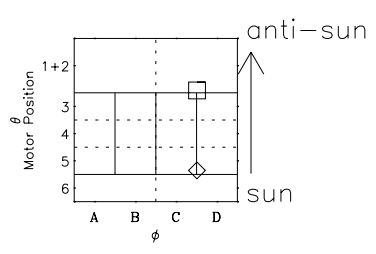

# Galileo EPD Real Time Omni Spectrum 96274

Software Version: RTSPEC\_OMNI V 1.20  
 Data Production: 06-03-00  
 Plot Production: Fri Sep 14 16:38:20 2001  
 Color File: wondr3  
 Geofactor File: 1.1

◇ = Jupiter look direction  
 □ = Corotation look direction