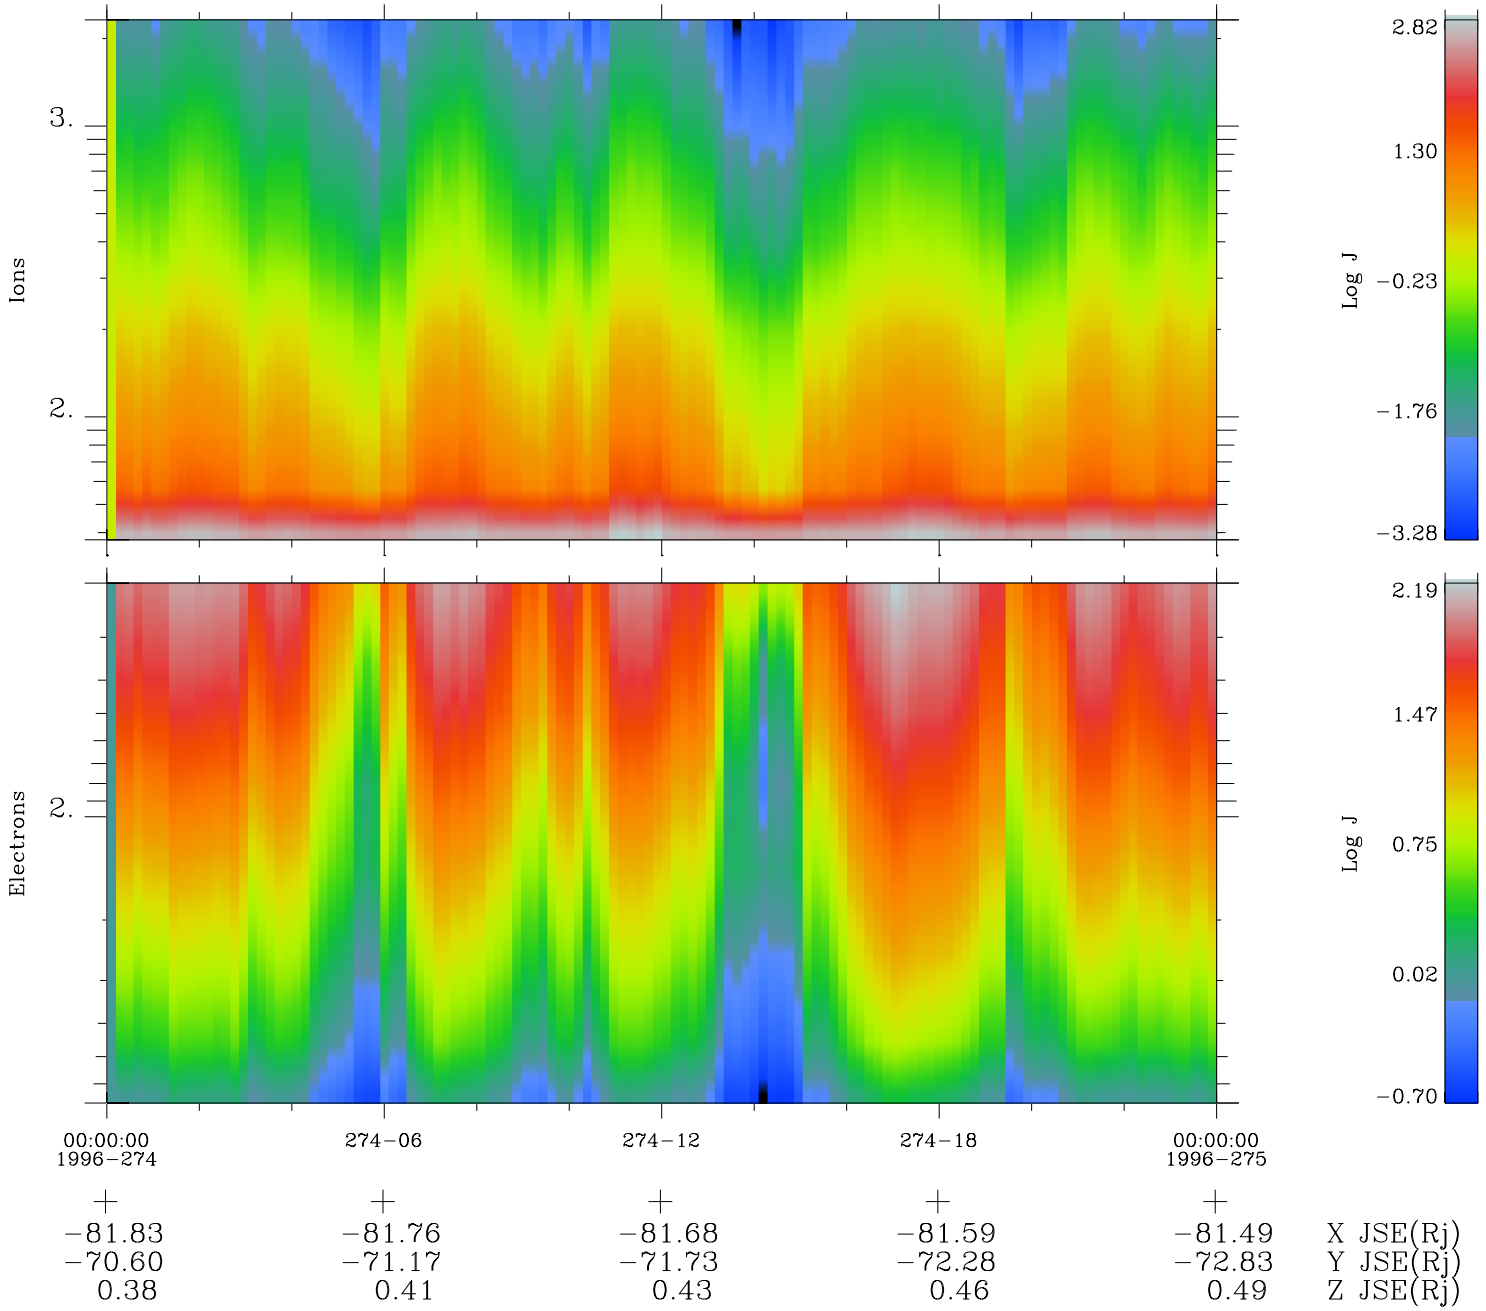

# Galileo EPD Real Time Omni Spectrum 96274

Software Version: RTSPEC\_OMNI V 1.20  
 Data Production: 06-03-00  
 Plot Production: Fri Sep 14 16:38:20 2001  
 Color File: wondr3  
 Geofactor File: 1.1

◇ = Jupiter look direction  
 □ = Corotation look direction