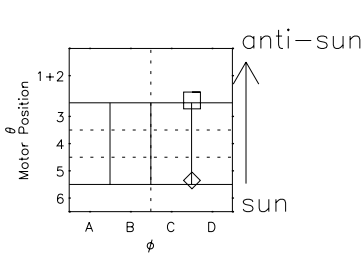

Galileo EPD Real Time R6 Electrons Spectra 96274

Software Version: RTSPEC_R6 V 1.20
 Data Production: 06-03-00
 Plot Production: Fri Sep 14 16:38:14 2001
 Color File: wondr3
 Geofactor File: 1.1

◇ = Jupiter look direction
 □ = Corotation look direction