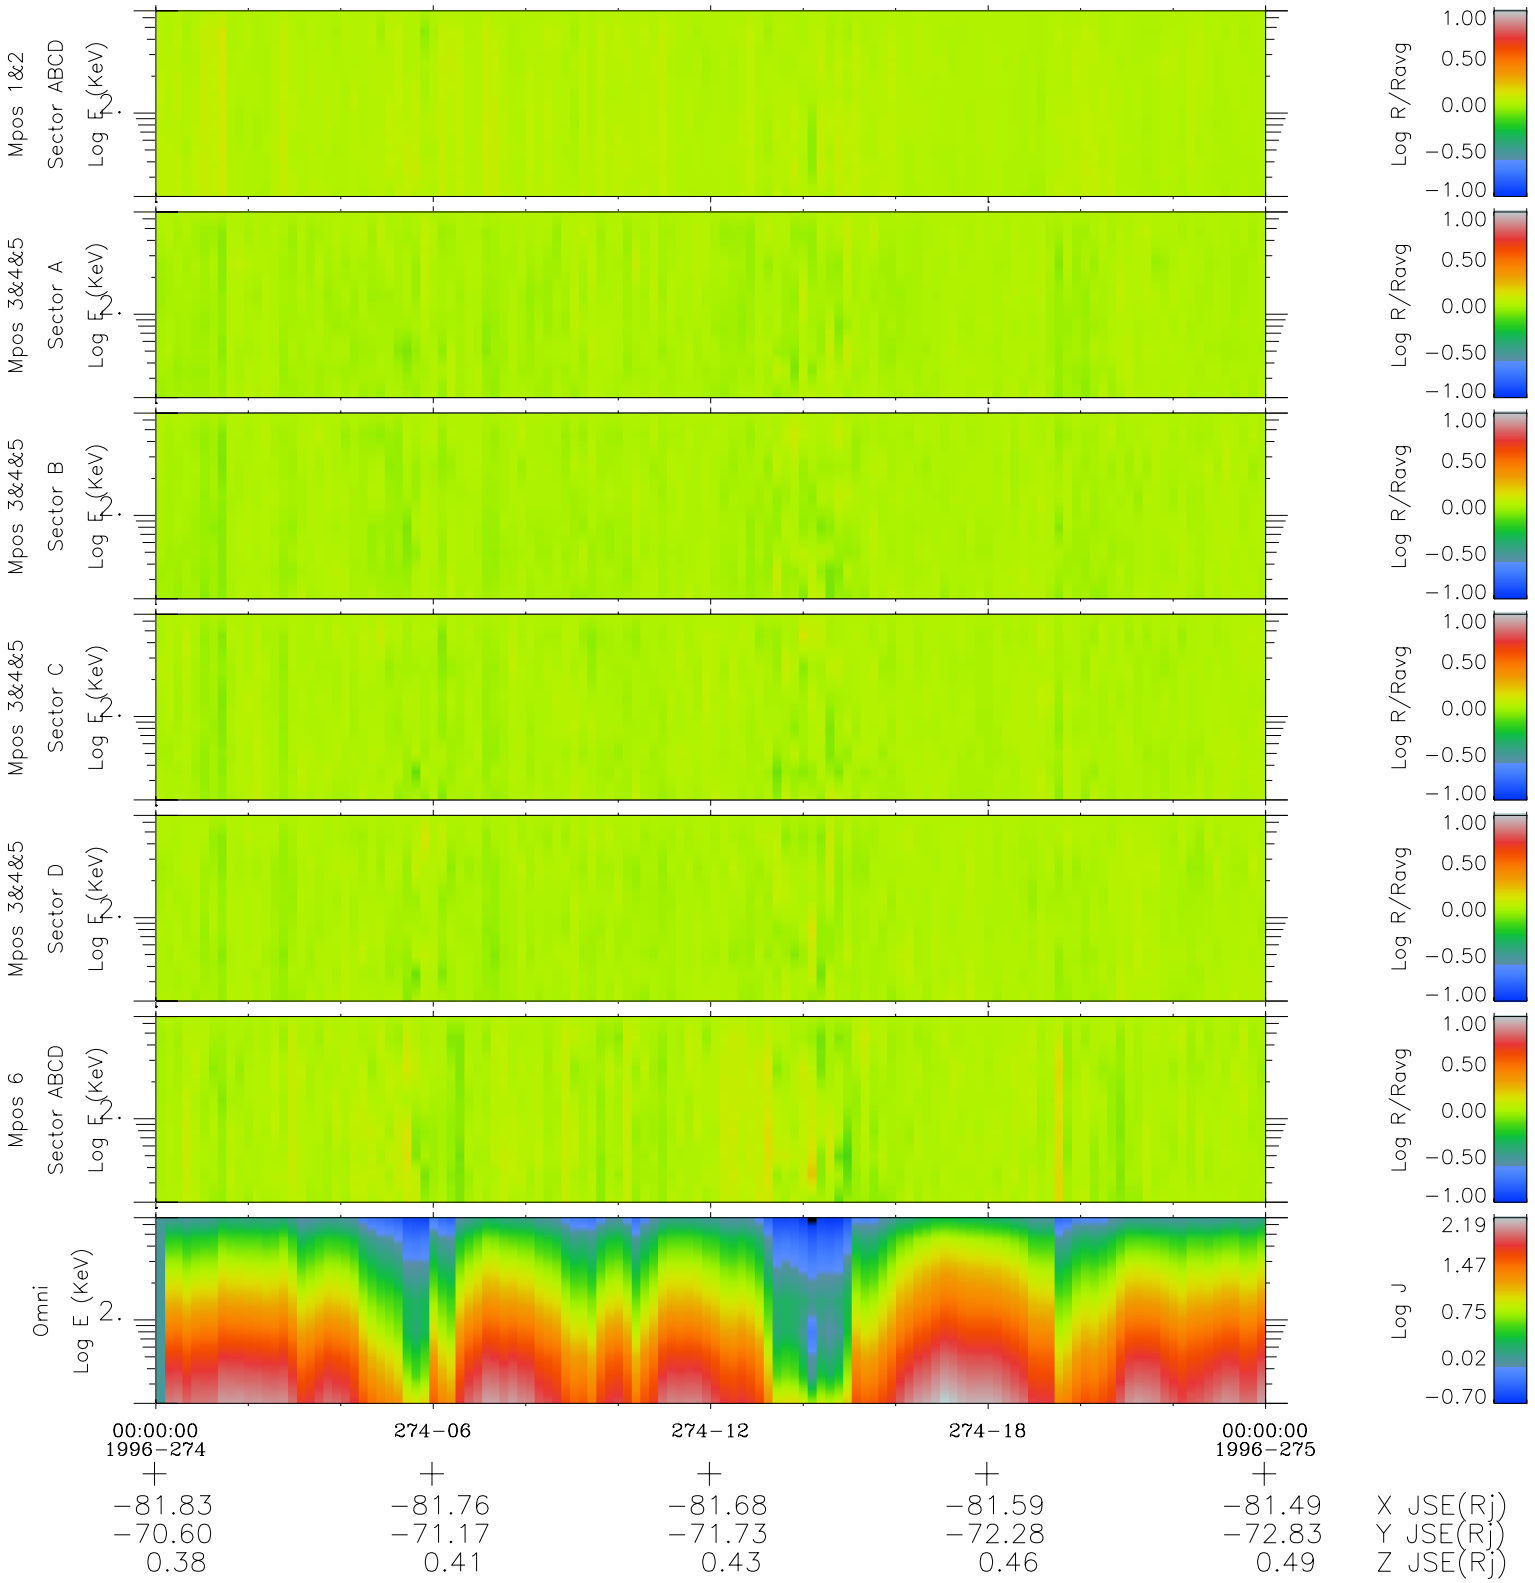

Galileo EPD Real Time R6 Electrons Spectra 96274

Software Version: RTSPEC_R6 V 1.20
 Data Production: 06-03-00
 Plot Production: Fri Sep 14 16:38:14 2001
 Color File: wondr3
 Geofactor File: 1.1

◇ = Jupiter look direction
 □ = Corotation look direction