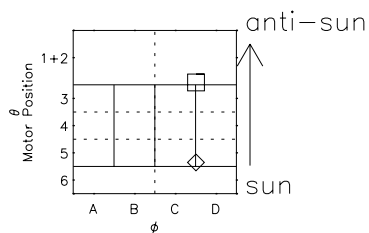

Galileo EPD Real Time R6 Ions Spectra 96274

Software Version: RTSPEC_R6 V 1.20
 Data Production: 06-03-00
 Plot Production: Fri Sep 14 16:38:08 2001
 Color File: wondr3
 Geofactor File: 1.1

◇ = Jupiter look direction
 □ = Corotation look direction