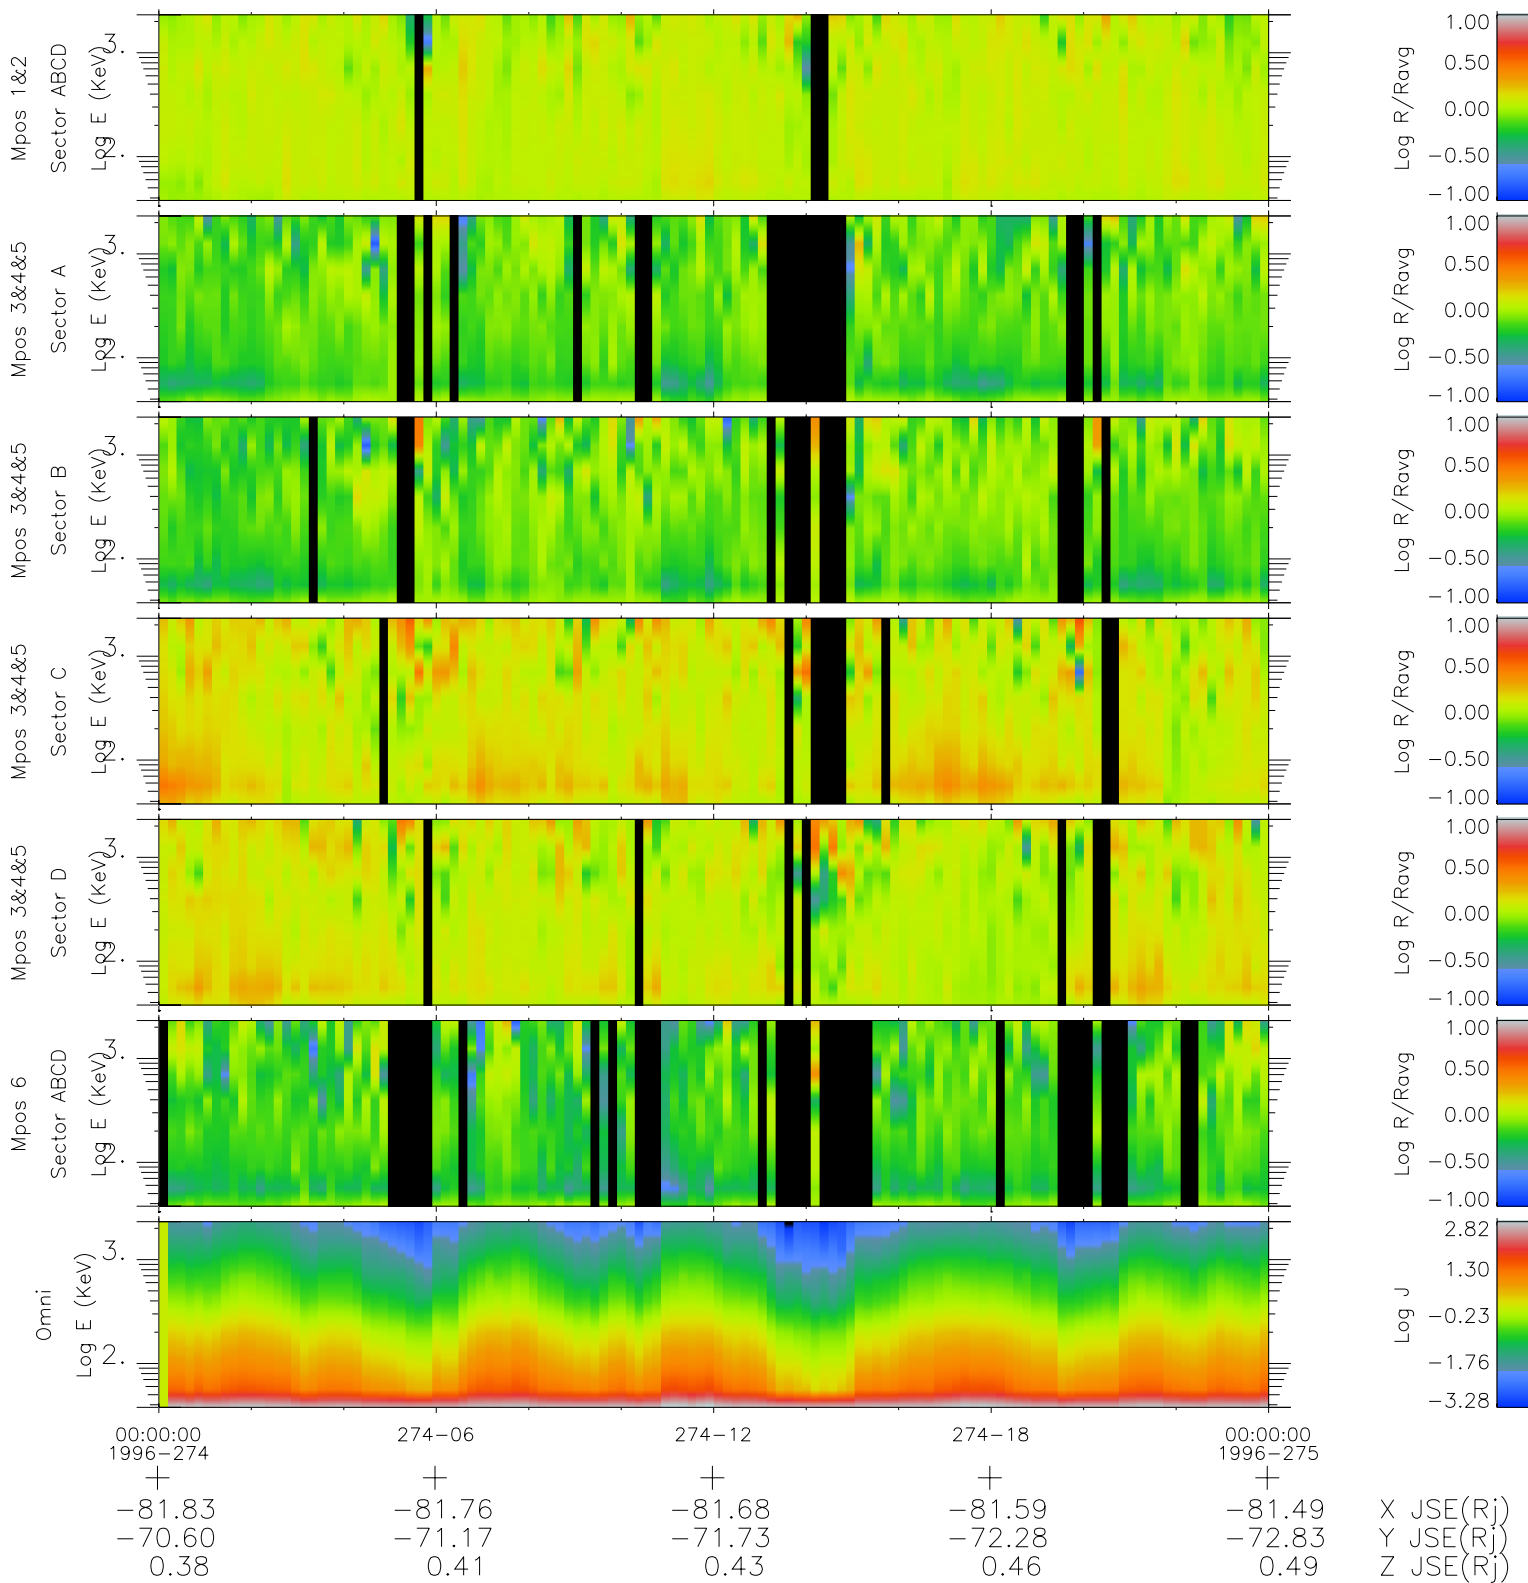

Galileo EPD Real Time R6 Ions Spectra 96274

Software Version: RTSPEC_R6 V 1.20
 Data Production: 06-03-00
 Plot Production: Fri Sep 14 16:38:08 2001
 Color File: wondr3
 Geofactor File: 1.1

◇ = Jupiter look direction
 □ = Corotation look direction