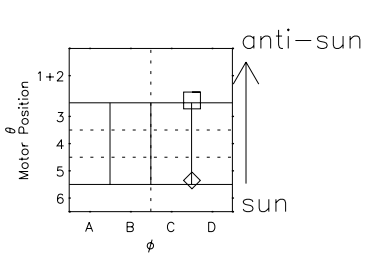

Galileo EPD Real Time All-Sky Anisotropies 96274

Software Version: RTSKY_NORM V 1.20
 Data Production: 06-03-00
 Plot Production: Fri Sep 14 16:39:02 2001
 Color File: wondr3
 Geofactor File: 1.1

| 00:00:00 1996-274 | 274-06 | 274-12 | 274-18 | 00:00:00 1996-275 | |
|----------------------|--------|--------|--------|----------------------|------------------------|
| + | + | + | + | + | |
| -81.83 | -81.76 | -81.68 | -81.59 | -81.49 | X JSE(R _j) |
| -70.60 | -71.17 | -71.73 | -72.28 | -72.83 | Y JSE(R _j) |
| 0.38 | 0.41 | 0.43 | 0.46 | 0.49 | Z JSE(R _j) |

- ◇ = Jupiter look direction
- = Corotation look direction