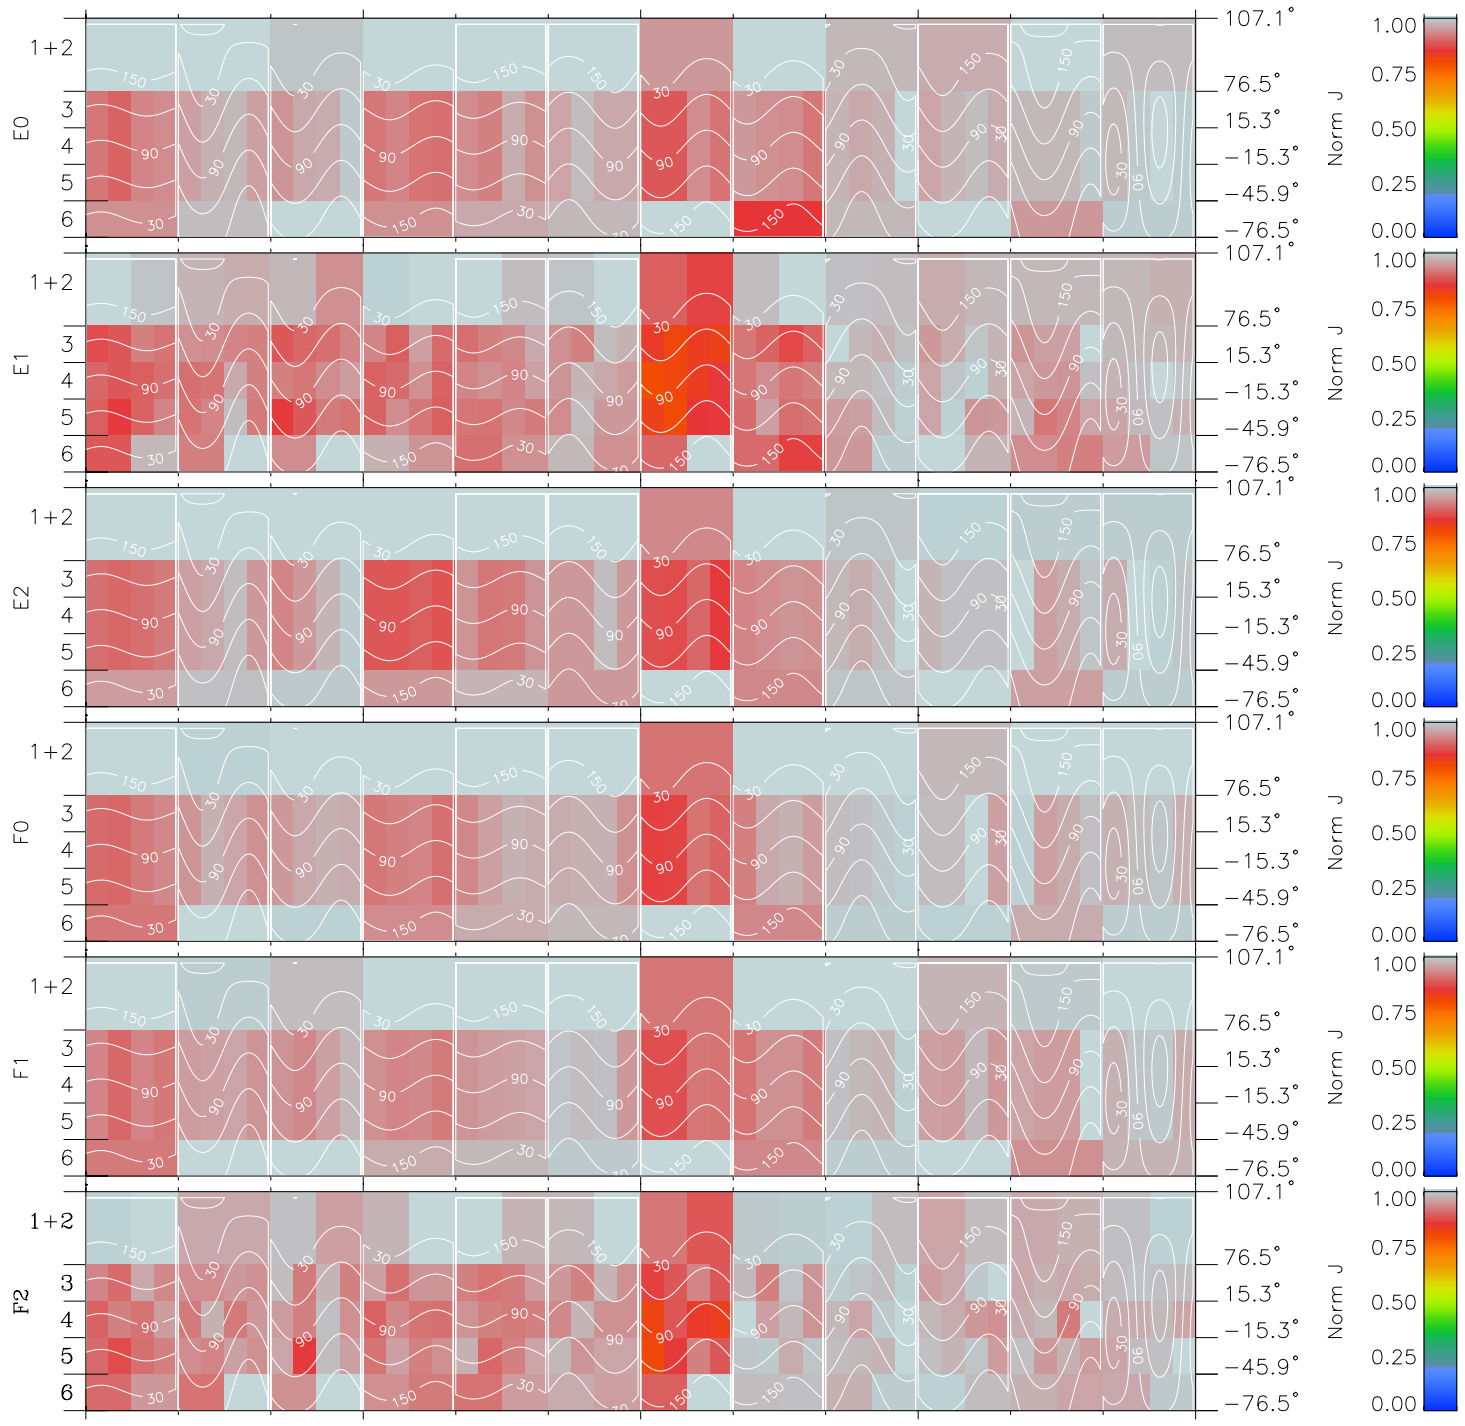

Galileo EPD Real Time All-Sky Anisotropies 96274

Software Version: RTSKY_NORM V 1.20
 Data Production: 06-03-00
 Plot Production: Fri Sep 14 16:39:02 2001
 Color File: wondr3
 Geofactor File: 1.1

| 00:00:00 1996-274 | 274-06 | 274-12 | 274-18 | 00:00:00 1996-275 | |
|----------------------|--------|--------|--------|----------------------|------------------------|
| + | + | + | + | + | |
| -81.83 | -81.76 | -81.68 | -81.59 | -81.49 | X JSE(R _j) |
| -70.60 | -71.17 | -71.73 | -72.28 | -72.83 | Y JSE(R _j) |
| 0.38 | 0.41 | 0.43 | 0.46 | 0.49 | Z JSE(R _j) |

- ◇ = Jupiter look direction
- = Corotation look direction