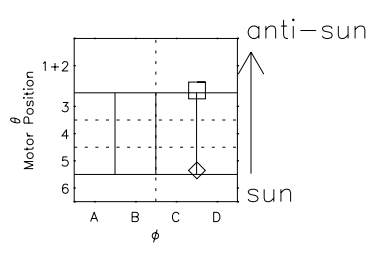

Galileo EPD Real Time All-Sky Anisotropies 96274

Software Version: RTSKY_MEAN V 1.20
 Data Production: 06-03-00
 Plot Production: Fri Sep 14 16:38:34 2001
 Color File: wondr3
 Geofactor File: 1.1

00:00:00 1996-274	274-06	274-12	274-18	00:00:00 1996-275	
+	+	+	+	+	
-81.83	-81.76	-81.68	-81.59	-81.49	X JSE(R _j)
-70.60	-71.17	-71.73	-72.28	-72.83	Y JSE(R _j)
0.38	0.41	0.43	0.46	0.49	Z JSE(R _j)

- ◇ = Jupiter look direction
- = Corotation look direction