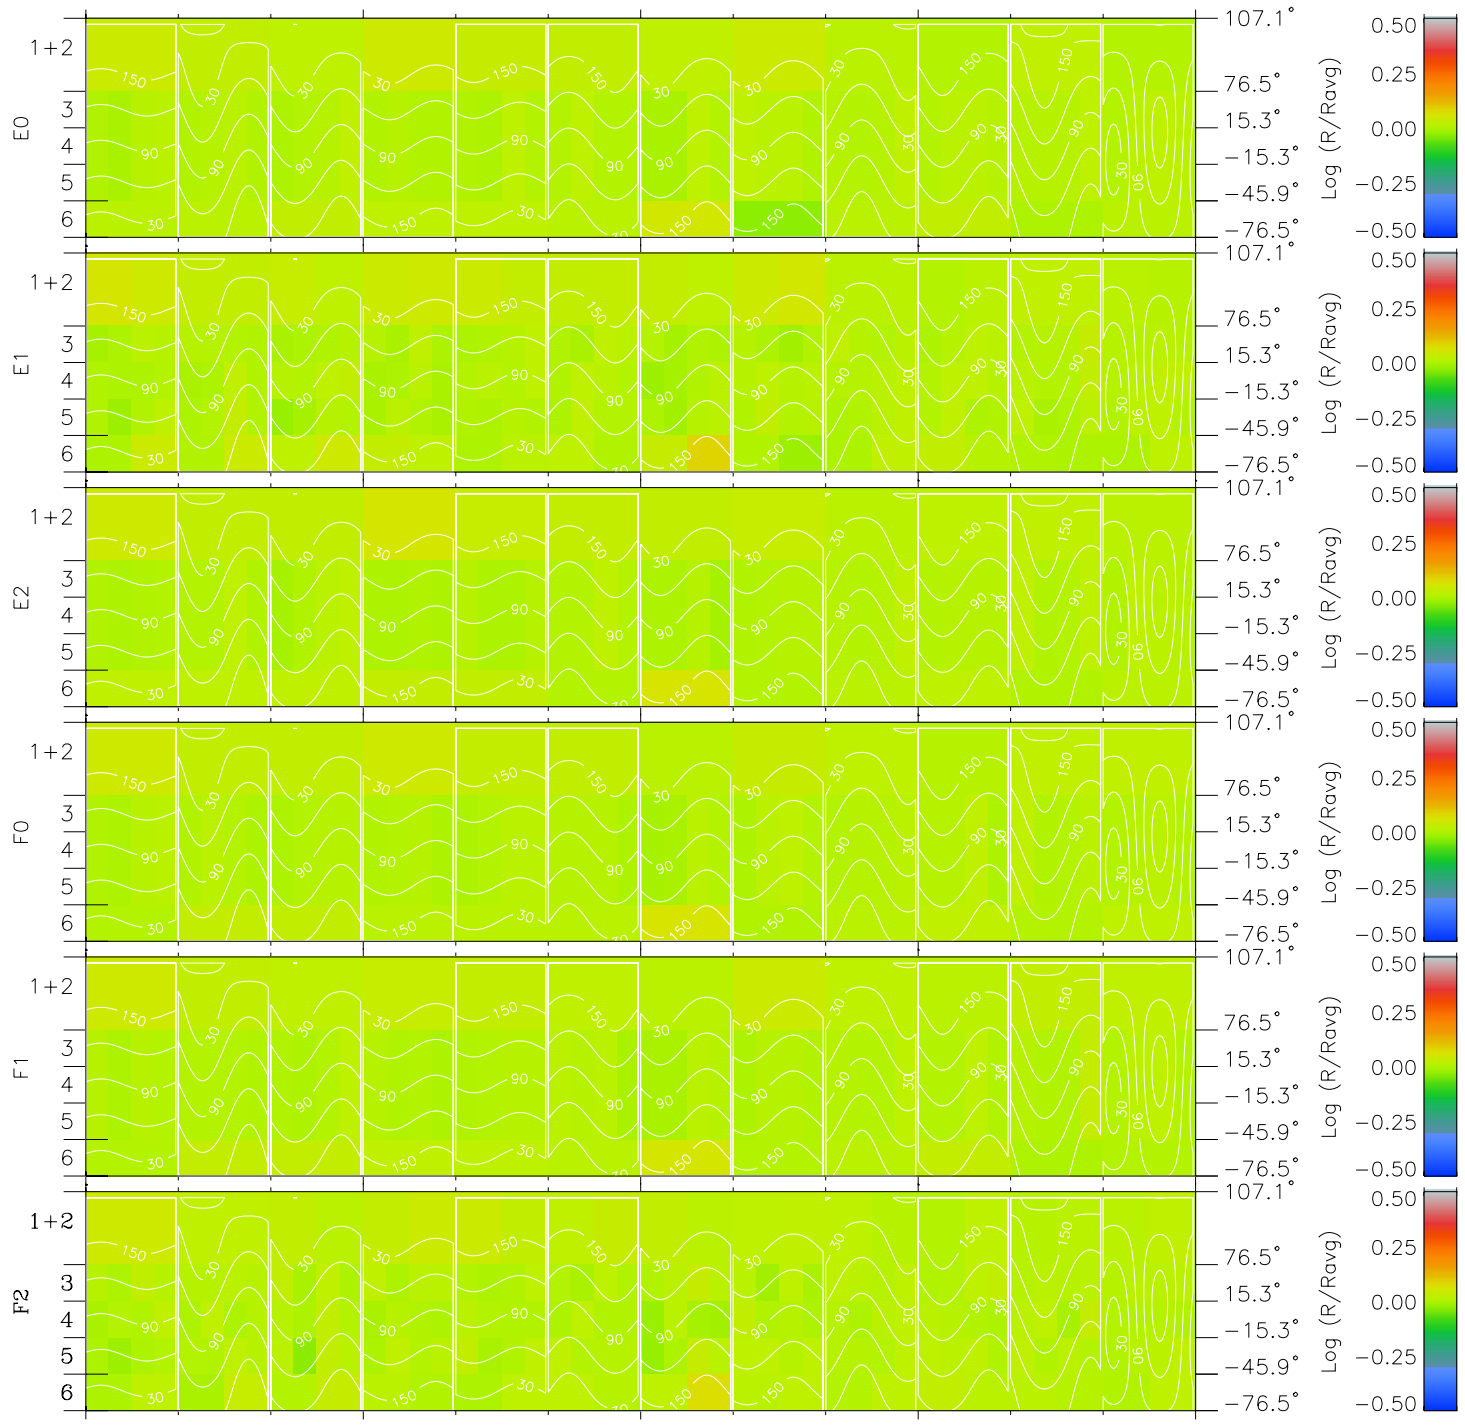

Galileo EPD Real Time All-Sky Anisotropies 96274

Software Version: RTSKY_MEAN V 1.20
 Data Production: 06-03-00
 Plot Production: Fri Sep 14 16:38:34 2001
 Color File: wondr3
 Geofactor File: 1.1

00:00:00 1996-274	274-06	274-12	274-18	00:00:00 1996-275	
+	+	+	+	+	
-81.83	-81.76	-81.68	-81.59	-81.49	X JSE(R _j)
-70.60	-71.17	-71.73	-72.28	-72.83	Y JSE(R _j)
0.38	0.41	0.43	0.46	0.49	Z JSE(R _j)

- ◇ = Jupiter look direction
- = Corotation look direction