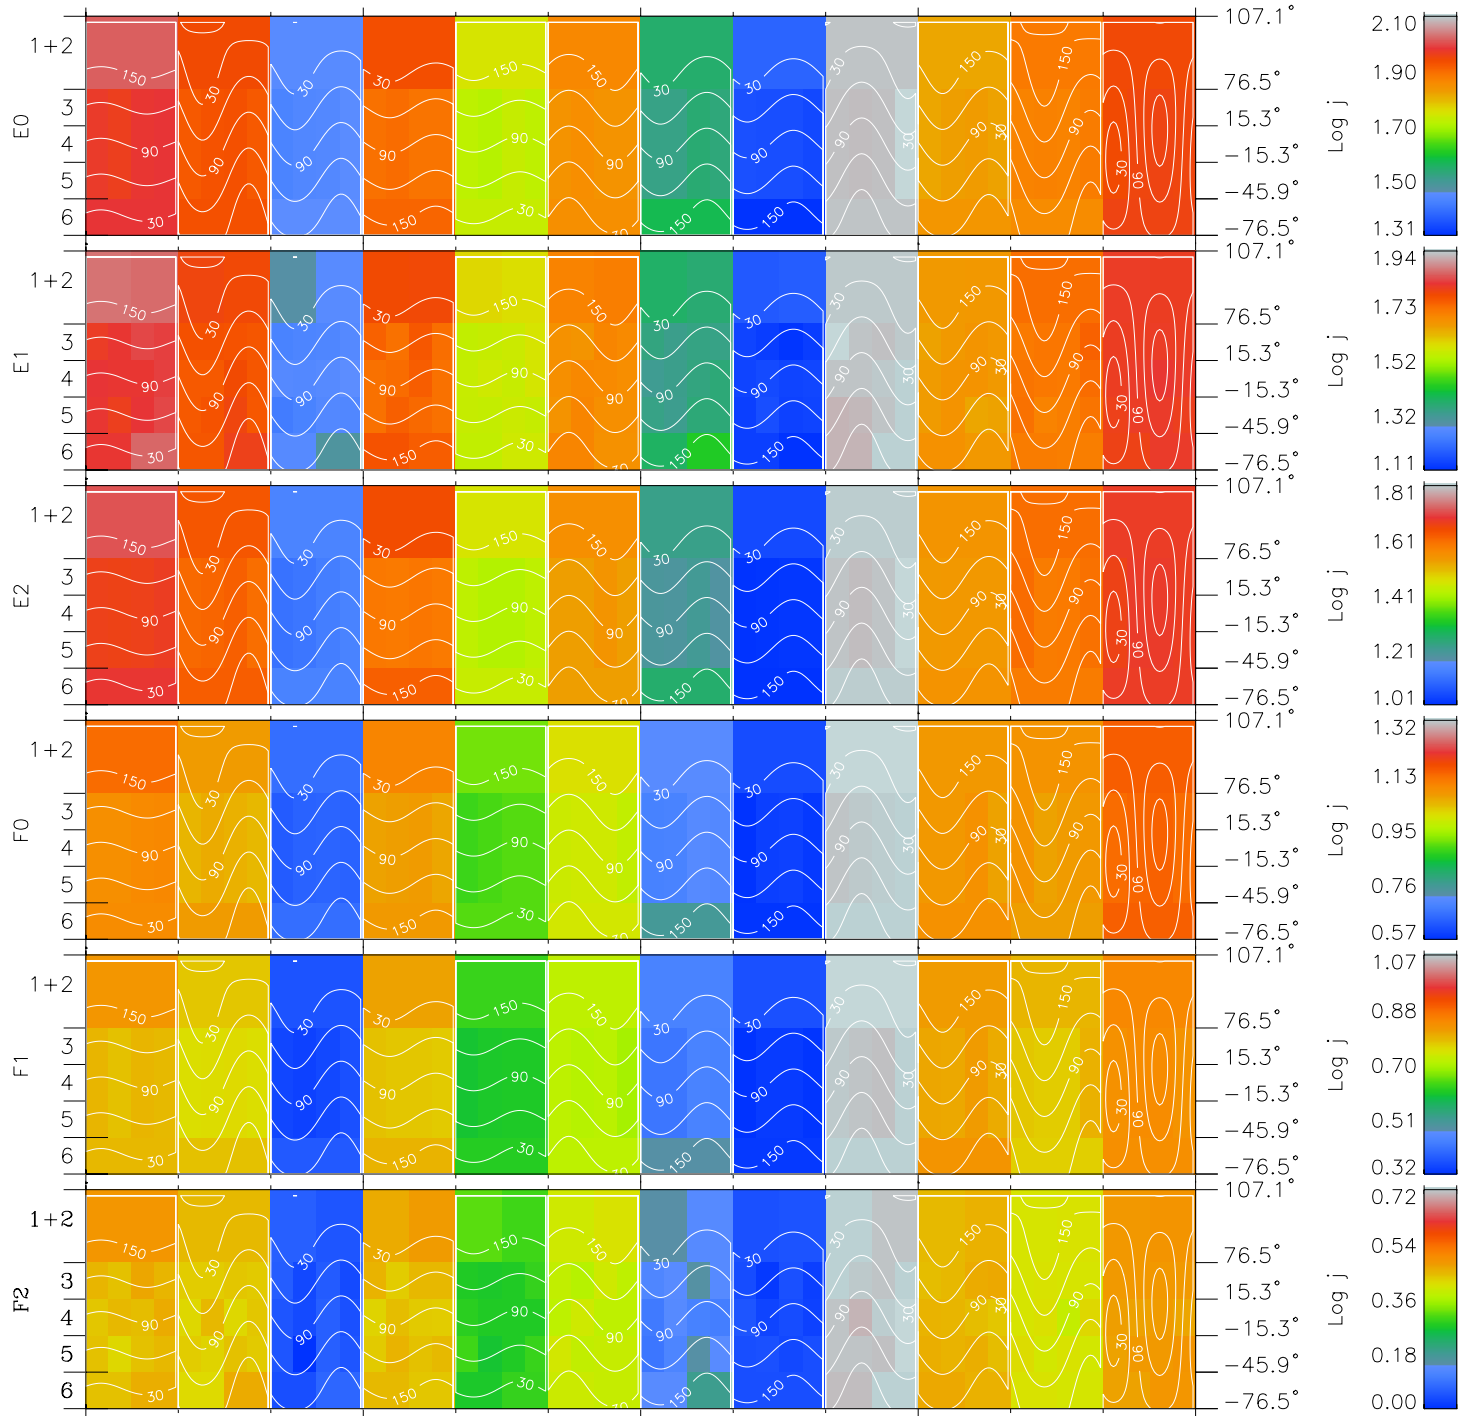

Galileo EPD Real Time All-Sky Anisotropies 96274

Software Version: RTSKY_FLUX V 1.20
 Data Production: 06-03-00
 Plot Production: Fri Sep 14 16:38:48 2001
 Color File: wondr3
 Geofactor File: 1.1

00:00:00 1996-274	274-06	274-12	274-18	00:00:00 1996-275	
+	+	+	+	+	
-81.83	-81.76	-81.68	-81.59	-81.49	X JSE(R _j)
-70.60	-71.17	-71.73	-72.28	-72.83	Y JSE(R _j)
0.38	0.41	0.43	0.46	0.49	Z JSE(R _j)

- ◇ = Jupiter look direction
- = Corotation look direction