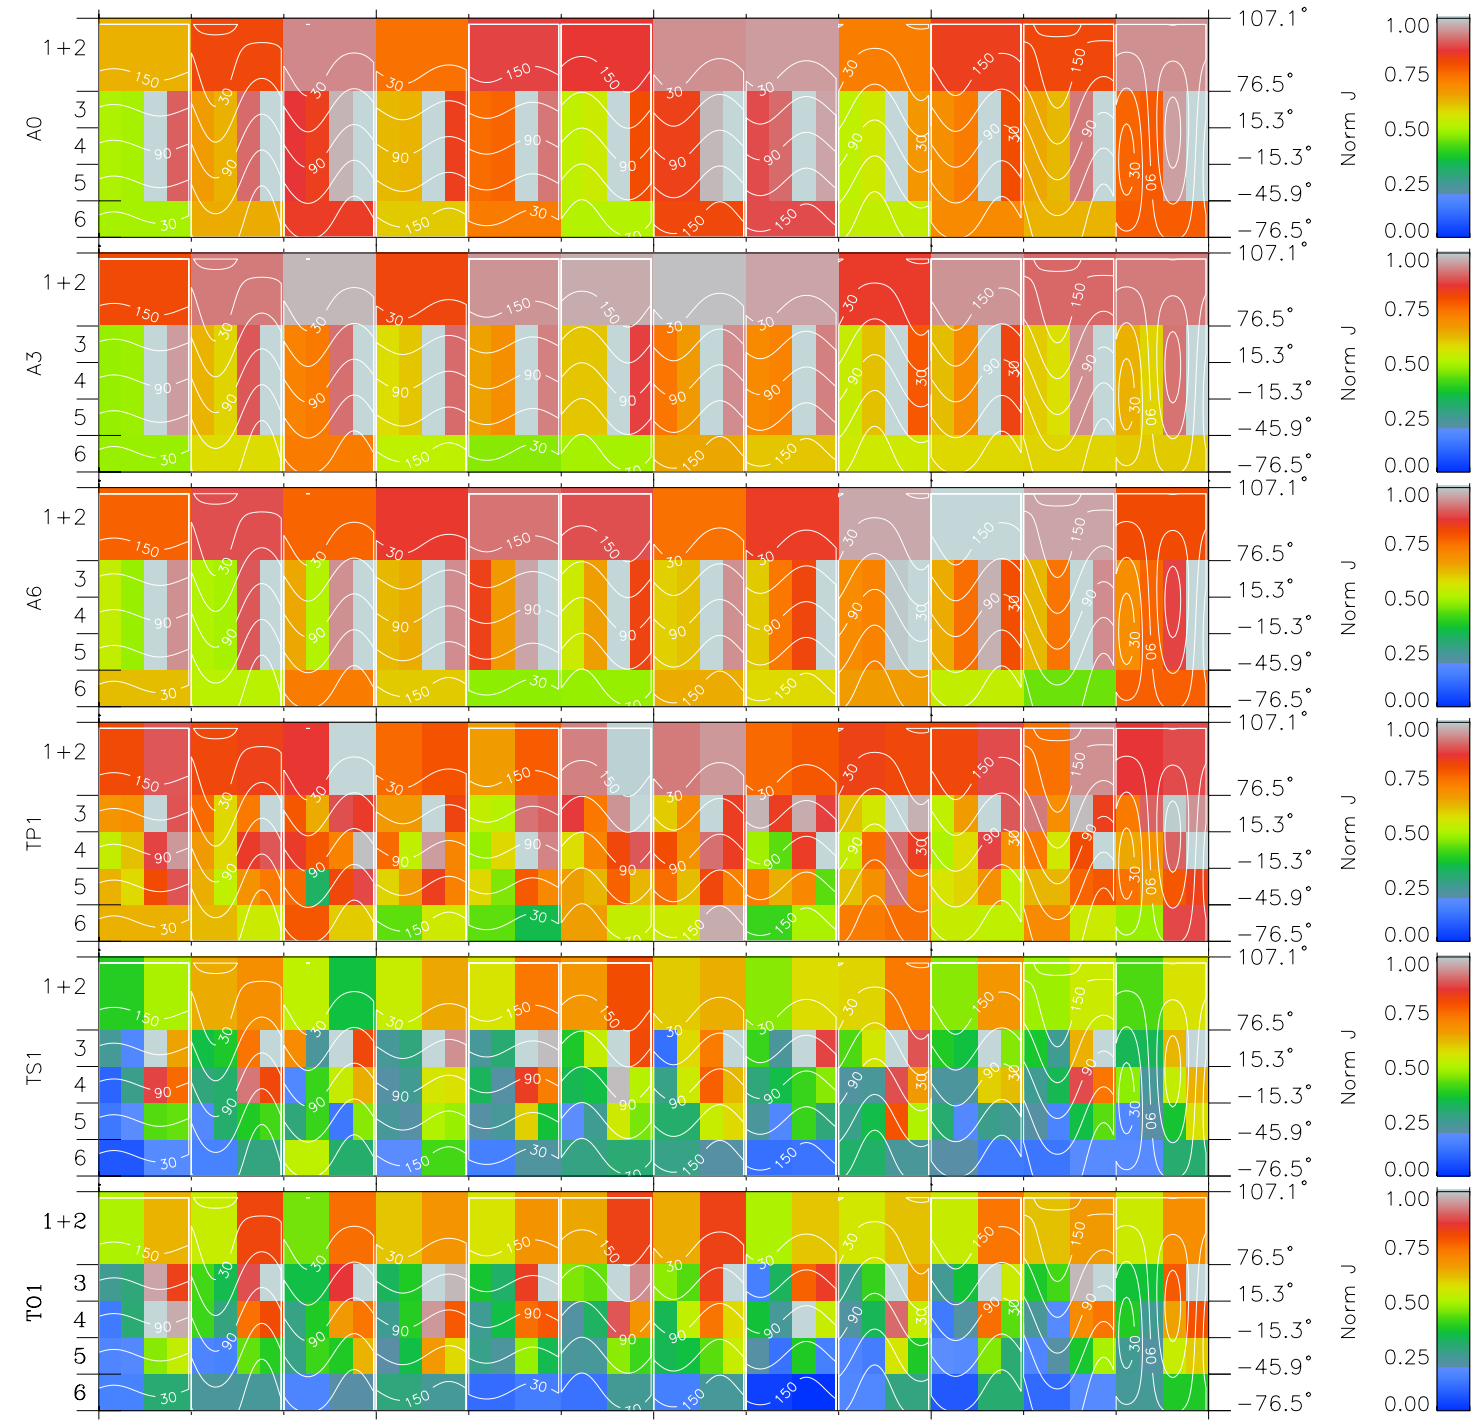

Galileo EPD Real Time All-Sky Anisotropies 96274

Software Version: RTSKY_NORM V 1.20
 Data Production: 06-03-00
 Plot Production: Fri Sep 14 16:38:55 2001
 Color File: wondr3
 Geofactor File: 1.1

00:00:00 1996-274	274-06	274-12	274-18	00:00:00 1996-275	
+	+	+	+	+	
-81.83	-81.76	-81.68	-81.59	-81.49	X JSE(R _j)
-70.60	-71.17	-71.73	-72.28	-72.83	Y JSE(R _j)
0.38	0.41	0.43	0.46	0.49	Z JSE(R _j)

- ◇ = Jupiter look direction
- = Corotation look direction