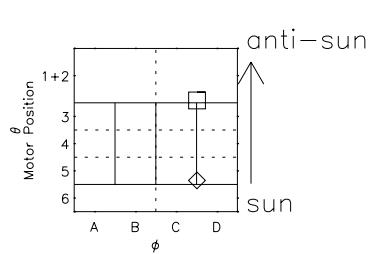

Galileo EPD Real Time All-Sky Anisotropies 96274

Software Version: RTSKY_NORM V 1.20
 Data Production: 06-03-00
 Plot Production: Fri Sep 14 16:38:55 2001
 Color File: wondr3
 Geofactor File: 1.1

00:00:00 1996-274	274-06	274-12	274-18	00:00:00 1996-275	
+	+	+	+	+	
-81.83	-81.76	-81.68	-81.59	-81.49	X JSE(R _j)
-70.60	-71.17	-71.73	-72.28	-72.83	Y JSE(R _j)
0.38	0.41	0.43	0.46	0.49	Z JSE(R _j)

- ◇ = Jupiter look direction
- = Corotation look direction