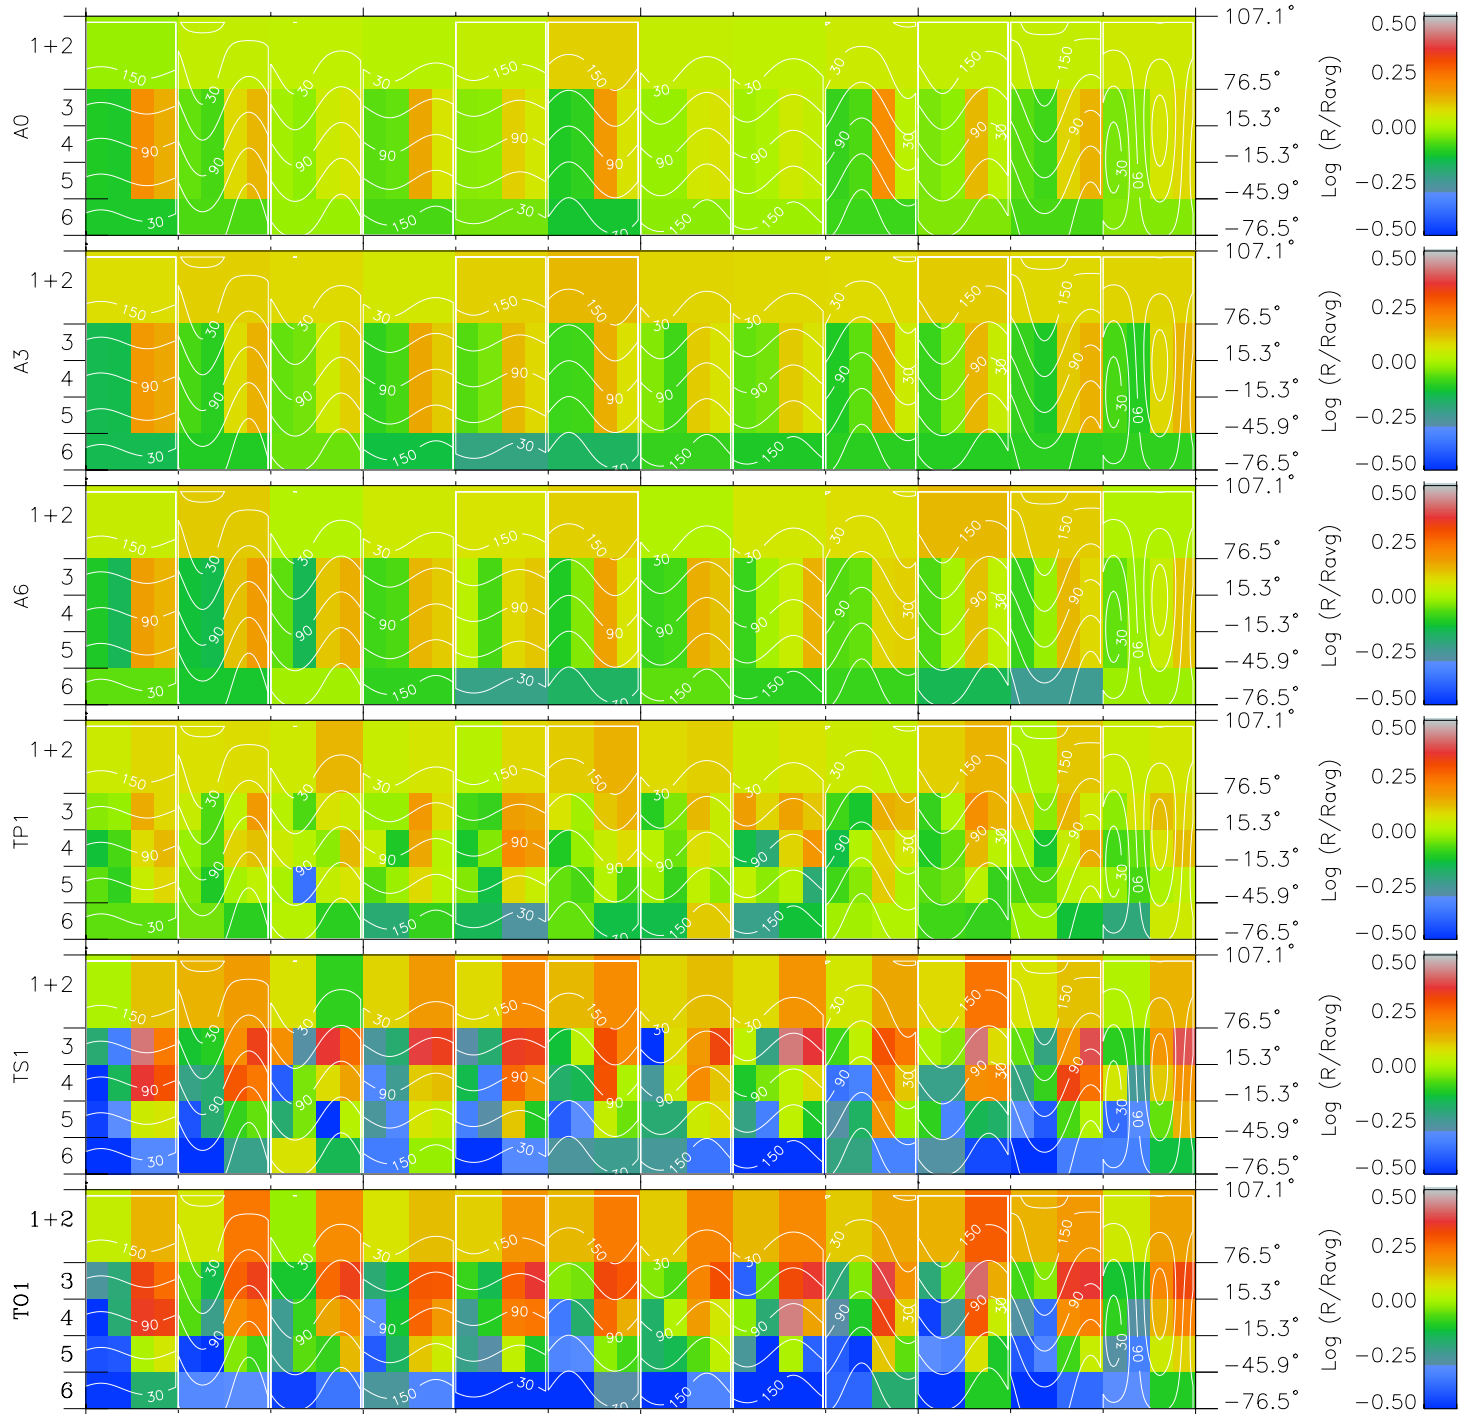

Galileo EPD Real Time All-Sky Anisotropies 96274

Software Version: RTSKY_MEAN V 1.20
 Data Production: 06-03-00
 Plot Production: Fri Sep 14 16:38:27 2001
 Color File: wondr3
 Geofactor File: 1.1

00:00:00 1996-274	274-06	274-12	274-18	00:00:00 1996-275	
+	+	+	+	+	
-81.83	-81.76	-81.68	-81.59	-81.49	X JSE(R _j)
-70.60	-71.17	-71.73	-72.28	-72.83	Y JSE(R _j)
0.38	0.41	0.43	0.46	0.49	Z JSE(R _j)

- ◇ = Jupiter look direction
- = Corotation look direction