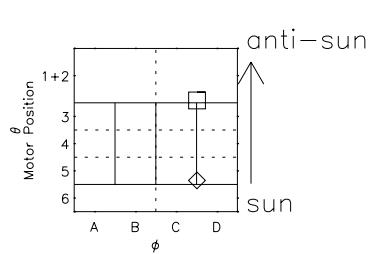

Galileo EPD Real Time All-Sky Anisotropies 96274

Software Version: RTSKY_MEAN V 1.20
 Data Production: 06-03-00
 Plot Production: Fri Sep 14 16:38:27 2001
 Color File: wondr3
 Geofactor File: 1.1

00:00:00 1996-274	274-06	274-12	274-18	00:00:00 1996-275	
+	+	+	+	+	
-81.83	-81.76	-81.68	-81.59	-81.49	X JSE(R _j)
-70.60	-71.17	-71.73	-72.28	-72.83	Y JSE(R _j)
0.38	0.41	0.43	0.46	0.49	Z JSE(R _j)

- ◇ = Jupiter look direction
- = Corotation look direction