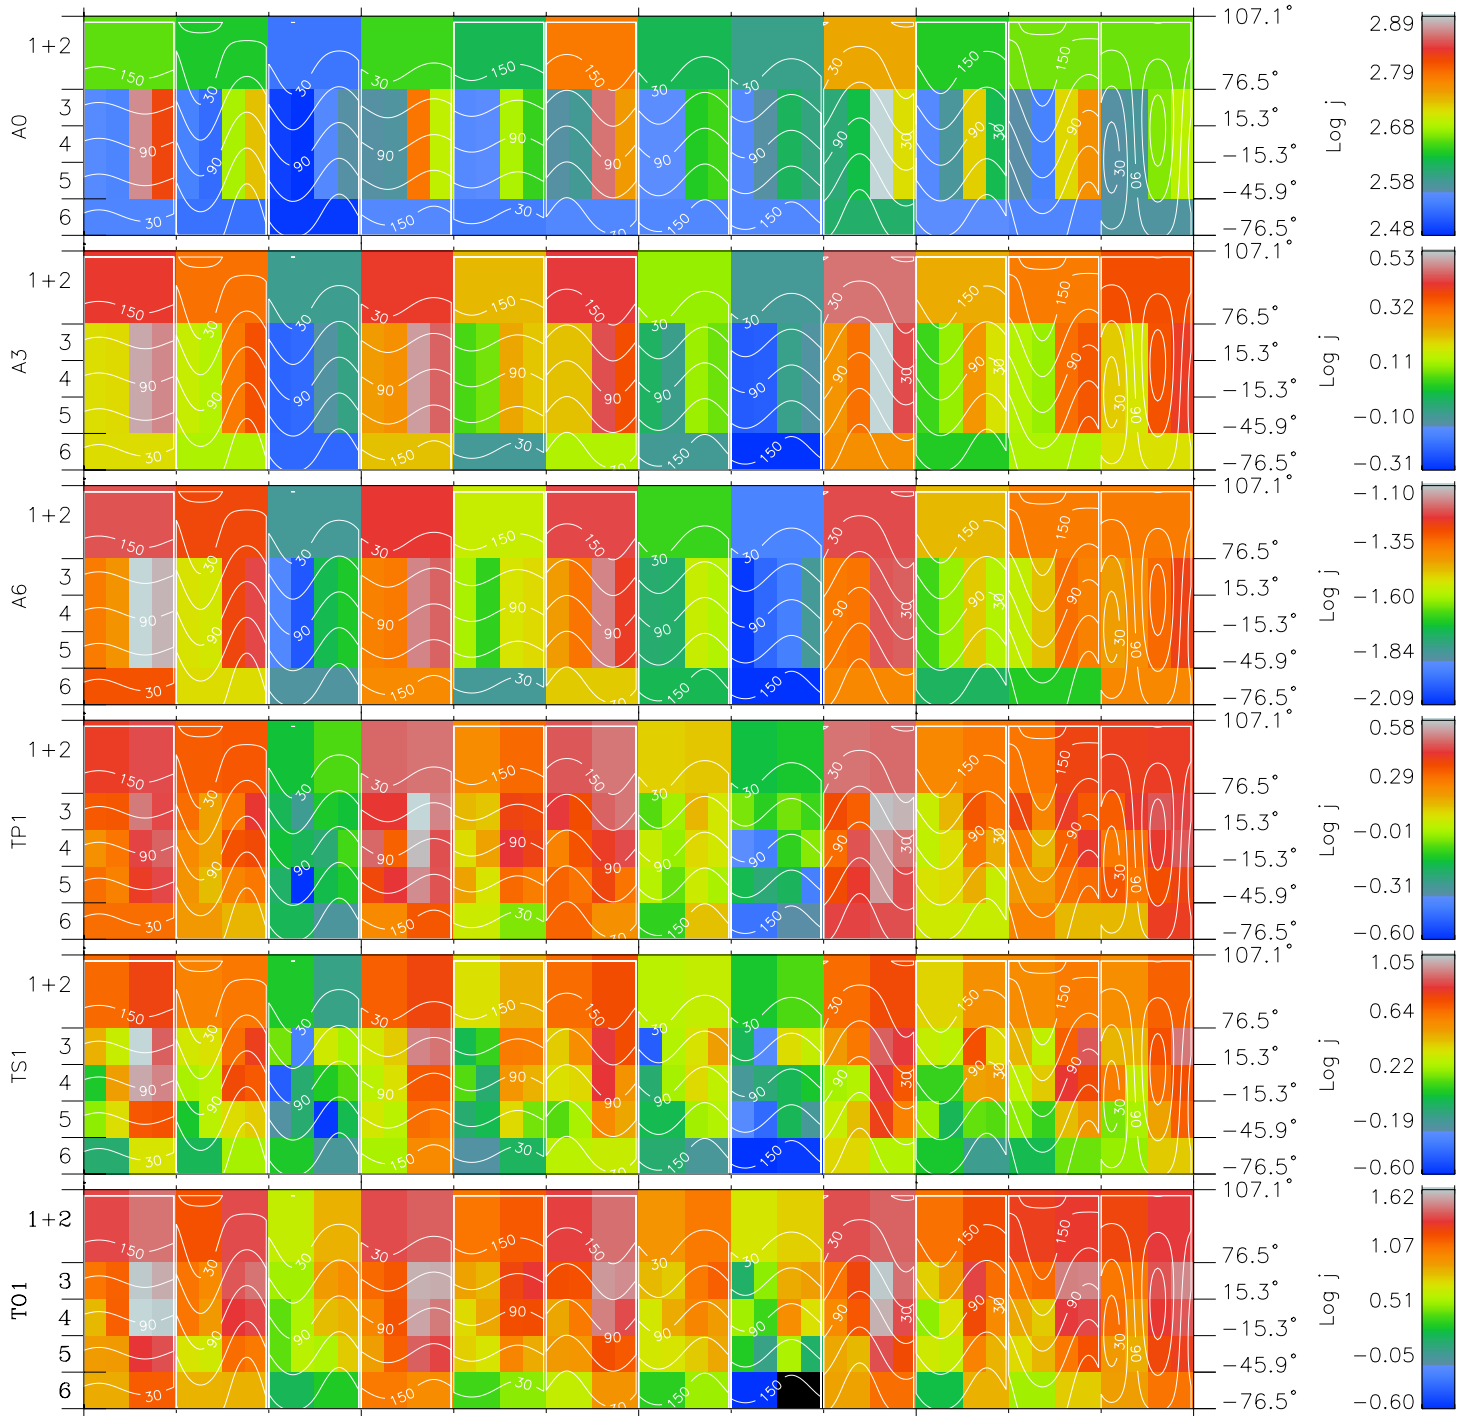

# Galileo EPD Real Time All-Sky Anisotropies 96274

Software Version: RTSKY\_FLUX V 1.20  
 Data Production: 06-03-00  
 Plot Production: Fri Sep 14 16:38:41 2001  
 Color File: wondr3  
 Geofactor File: 1.1

00:00:00 1996-274	274-06	274-12	274-18	00:00:00 1996-275	
+	+	+	+	+	
-81.83	-81.76	-81.68	-81.59	-81.49	X JSE(R <sub>j</sub> )
-70.60	-71.17	-71.73	-72.28	-72.83	Y JSE(R <sub>j</sub> )
0.38	0.41	0.43	0.46	0.49	Z JSE(R <sub>j</sub> )

- ◇ = Jupiter look direction
- = Corotation look direction