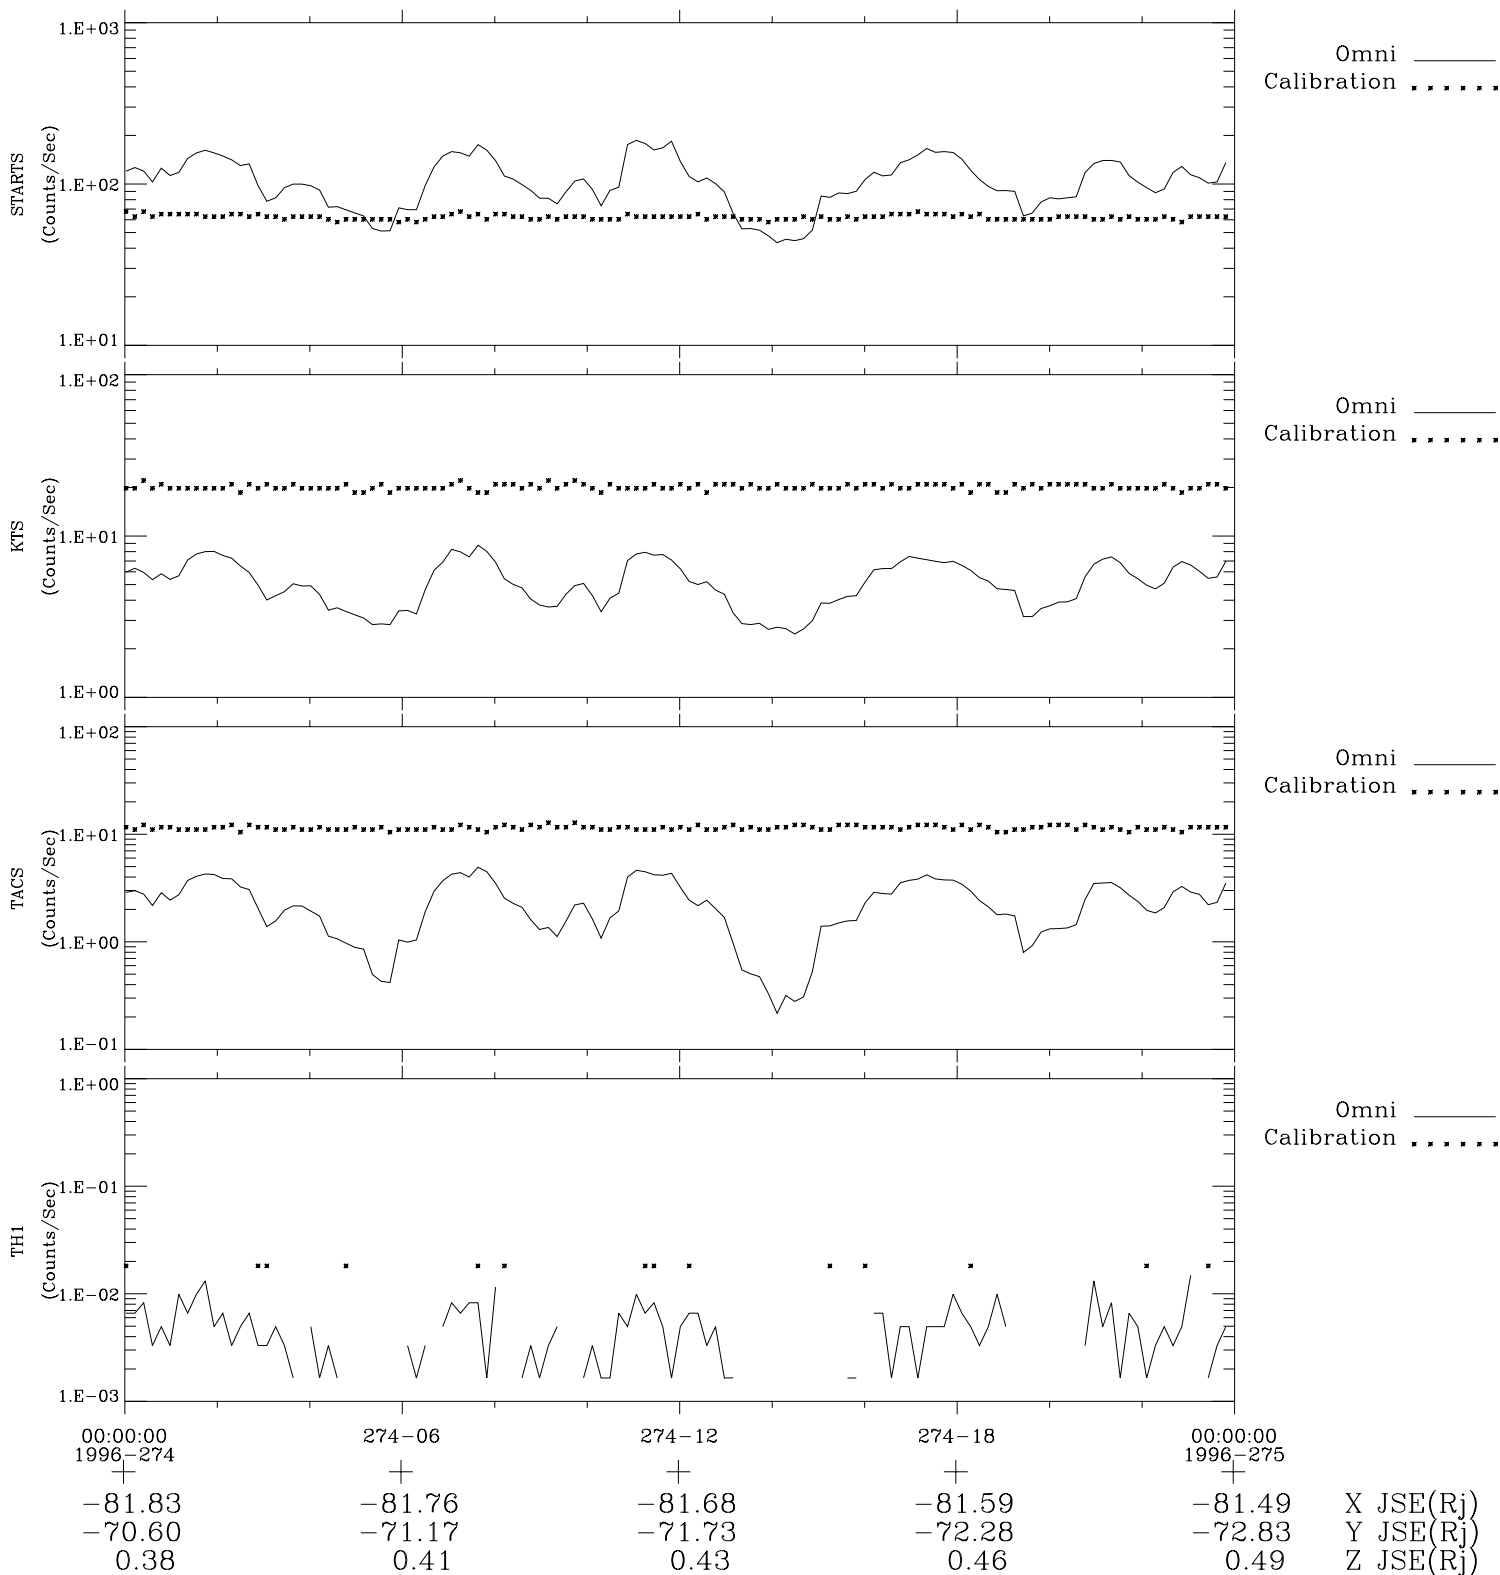

Galileo EPD Real-Time Omni 96274

Software Version: RTLINE_OMNI V 1.20
Data Production: 06-03-00
Plot Production: Fri Sep 14 16:40:17 2001

◇ = Jupiter look direction
□ = Corotation look direction