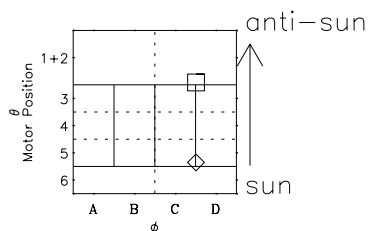

Galileo EPD Real-Time Omni 96274

Software Version: RTLINE_OMNI V 1.20
Data Production: 06-03-00
Plot Production: Fri Sep 14 16:40:17 2001

◇ = Jupiter look direction
□ = Corotation look direction