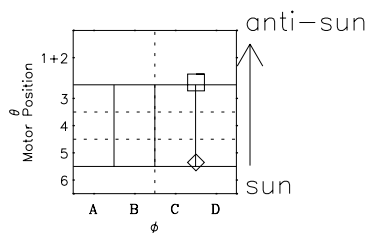

Galileo EPD Real-Time Omni 96274

Software Version: RTLINE_OMNI V 1.20
Data Production: 06-03-00
Plot Production: Fri Sep 14 16:40:16 2001

◇ = Jupiter look direction
□ = Corotation look direction