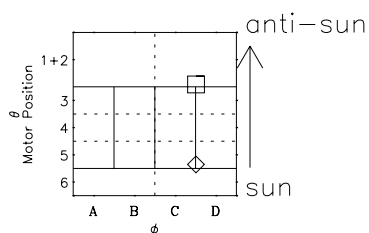

# Galileo EPD Real-Time Omni 96274

Software Version: RTLINE\_OMNI V 1.20  
Data Production: 06-03-00  
Plot Production: Fri Sep 14 16:40:16 2001

◇ = Jupiter look direction  
□ = Corotation look direction