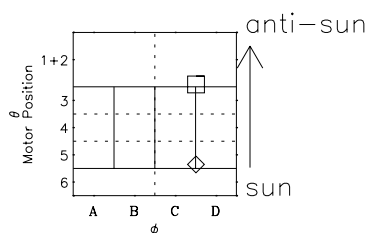

Galileo EPD Real-Time Omni 96274

Software Version: RTLINE_OMNI V 1.20
Data Production: 06-03-00
Plot Production: Fri Sep 14 16:40:15 2001

◇ = Jupiter look direction
□ = Corotation look direction