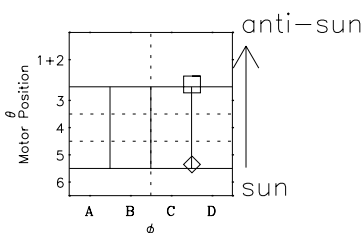

Galileo EPD Real-Time Six-Sector 96274

Software Version: RTLINE_R6 V 1.20
Data Production: 06-03-00
Plot Production: Fri Sep 14 16:40:24 2001

◇ = Jupiter look direction
□ = Corotation look direction