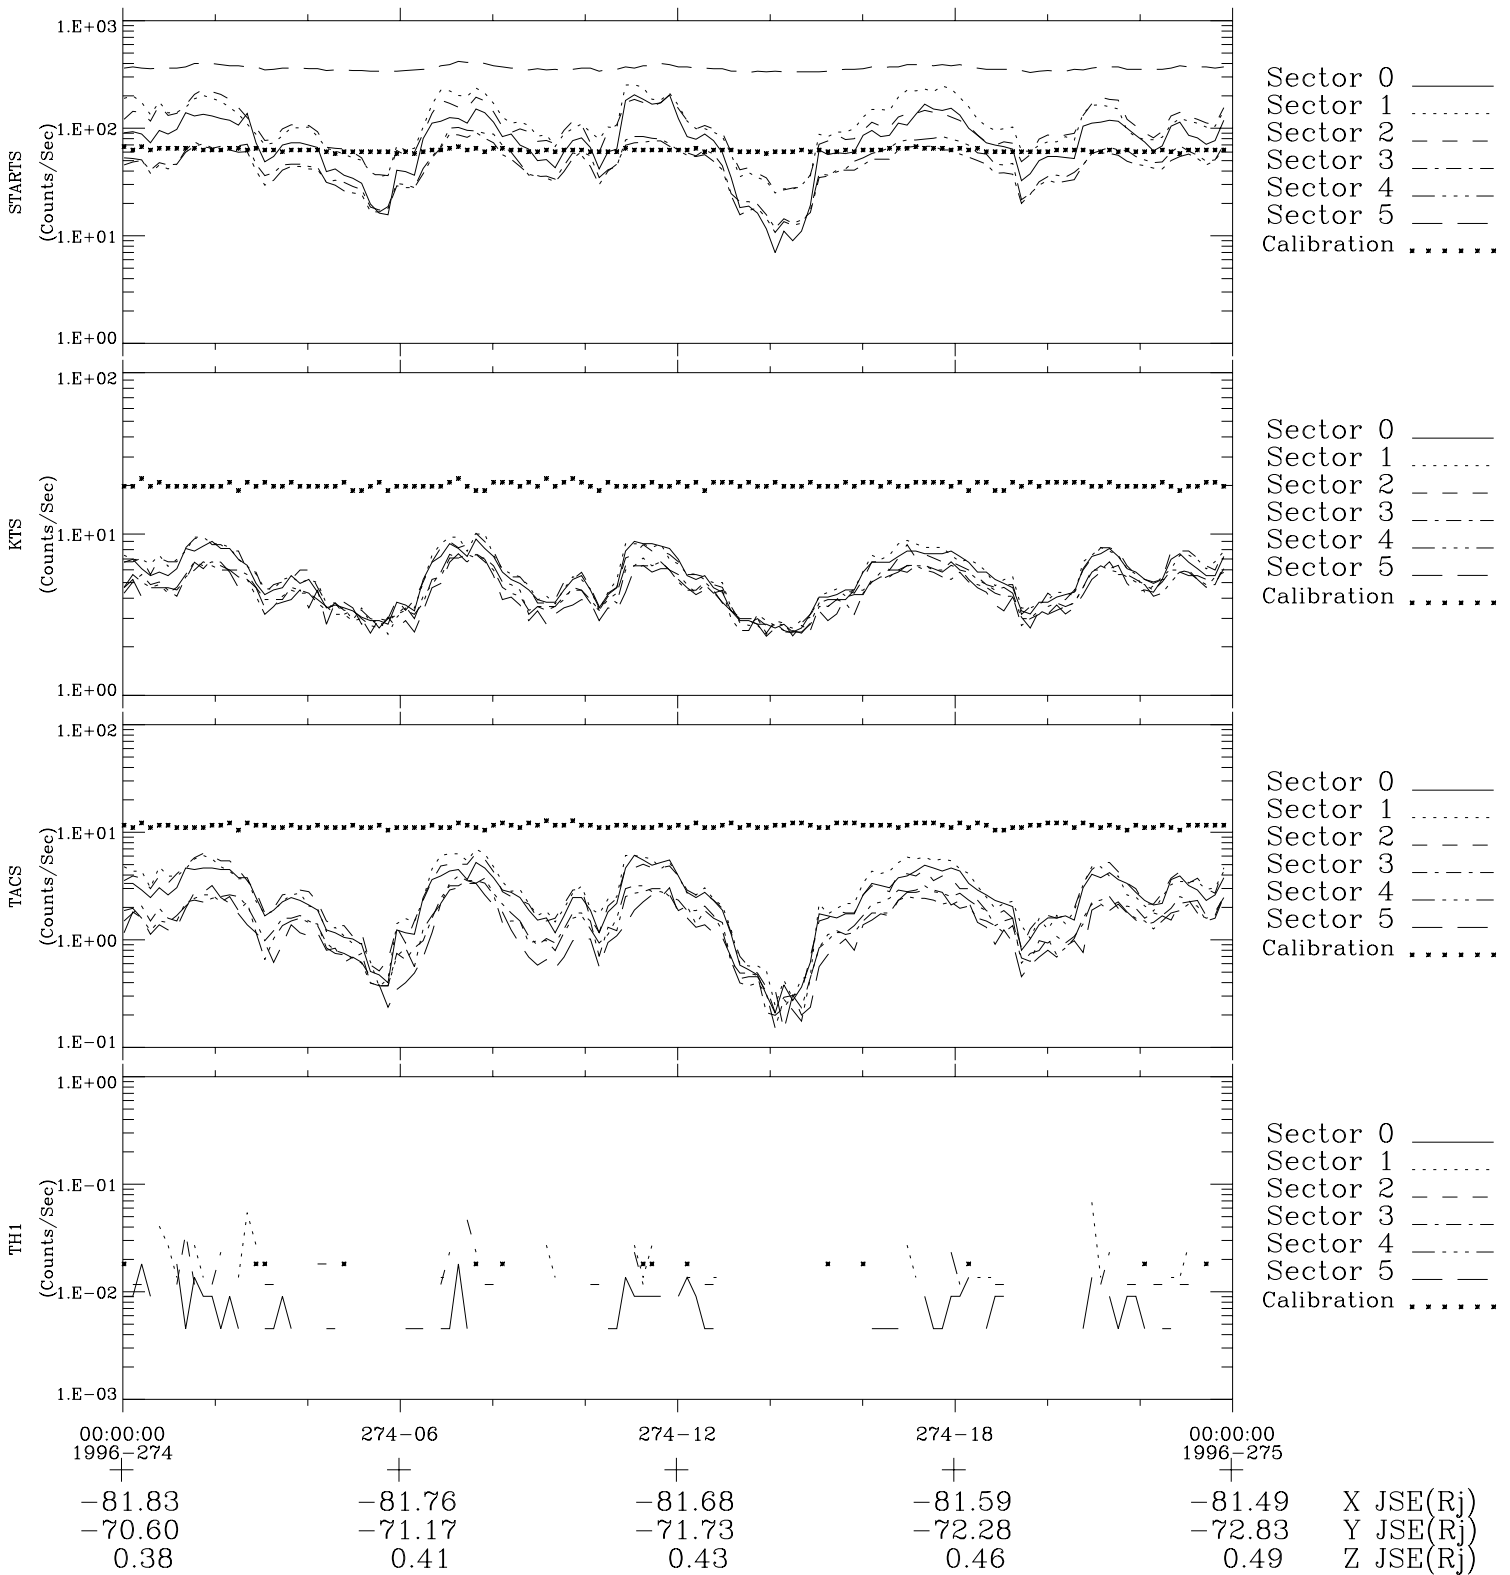

Galileo EPD Real-Time Six-Sector 96274

Software Version: RTLINE_R6 V 1.20
Data Production: 06-03-00
Plot Production: Fri Sep 14 16:40:24 2001

◇ = Jupiter look direction
□ = Corotation look direction