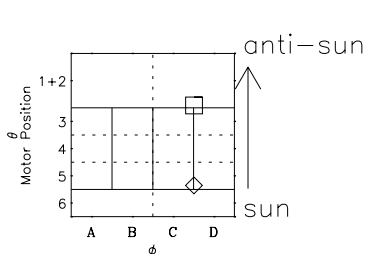

Galileo EPD Real-Time Six-Sector 96274

Software Version: RTLINE_R6 V 1.20
Data Production: 06-03-00
Plot Production: Fri Sep 14 16:40:23 2001

◇ = Jupiter look direction
□ = Corotation look direction