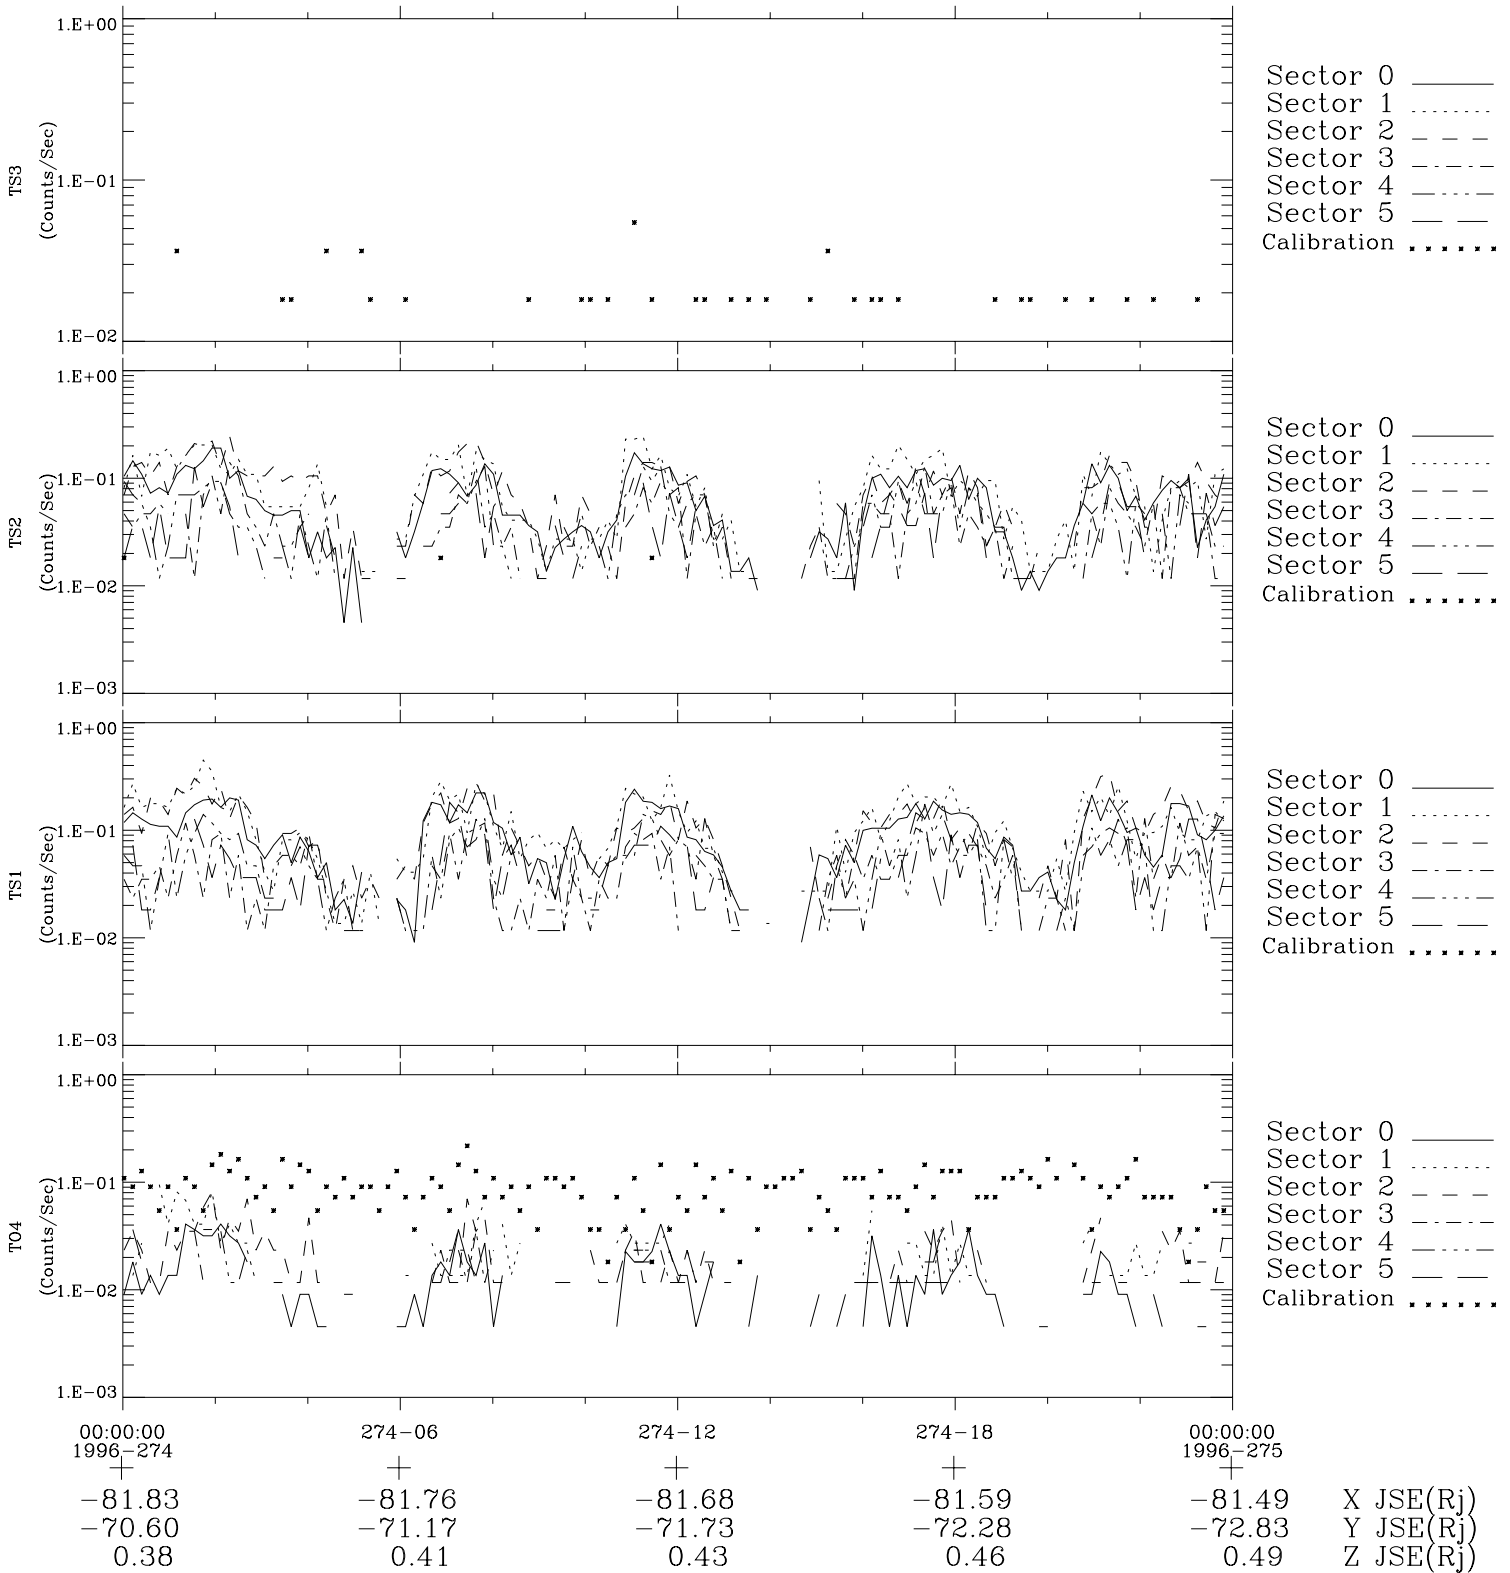

Galileo EPD Real-Time Six-Sector 96274

Software Version: RTLINE_R6 V 1.20
Data Production: 06-03-00
Plot Production: Fri Sep 14 16:40:23 2001

◇ = Jupiter look direction
□ = Corotation look direction