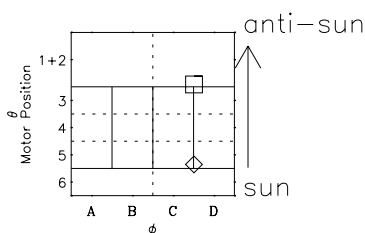

Galileo EPD Real-Time Six-Sector 96274

Software Version: RTLINE_R6 V 1.20
Data Production: 06-03-00
Plot Production: Fri Sep 14 16:40:23 2001

◇ = Jupiter look direction
□ = Corotation look direction