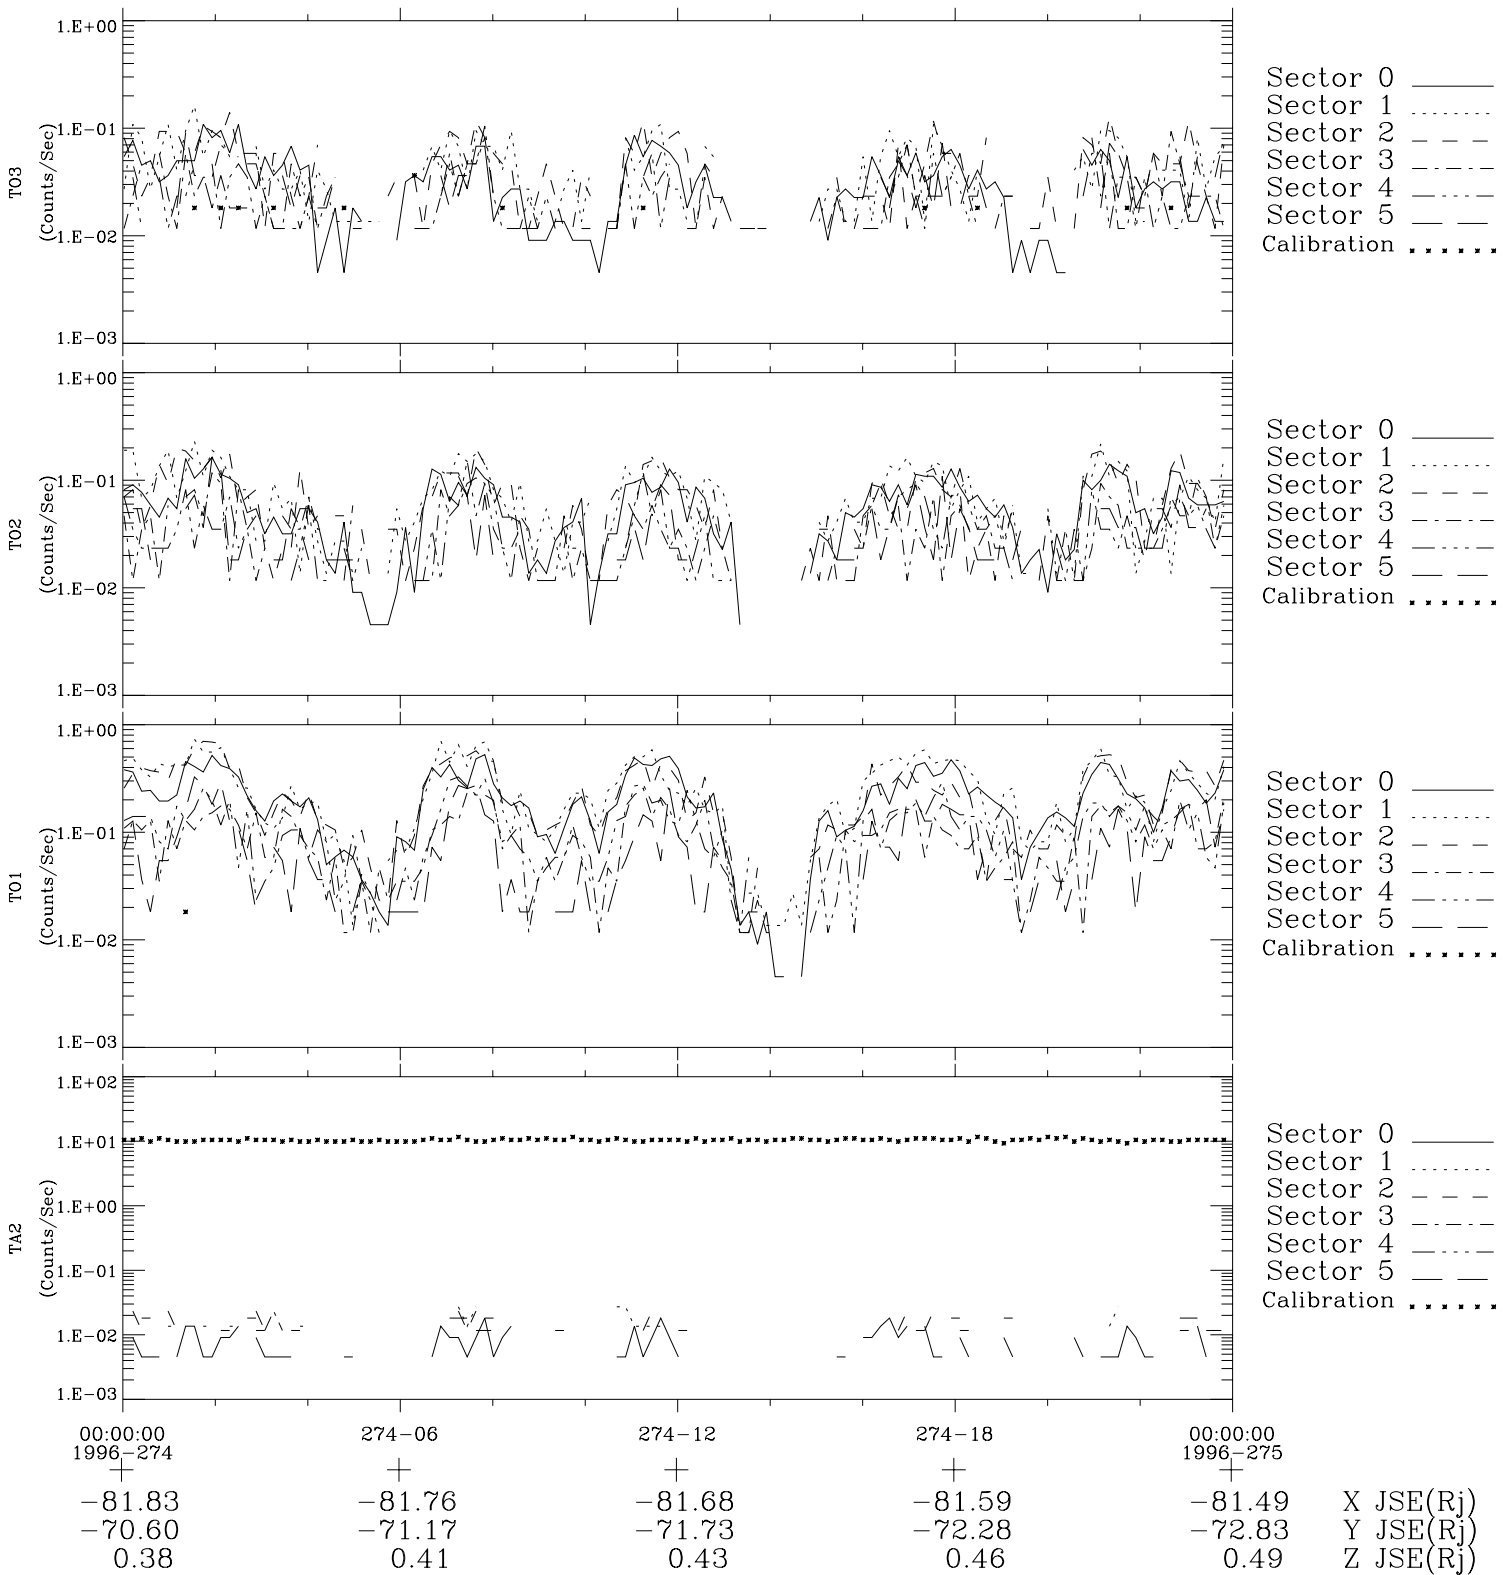

Galileo EPD Real-Time Six-Sector 96274

Software Version: RTLINE_R6 V 1.20
Data Production: 06-03-00
Plot Production: Fri Sep 14 16:40:23 2001

◇ = Jupiter look direction
□ = Corotation look direction