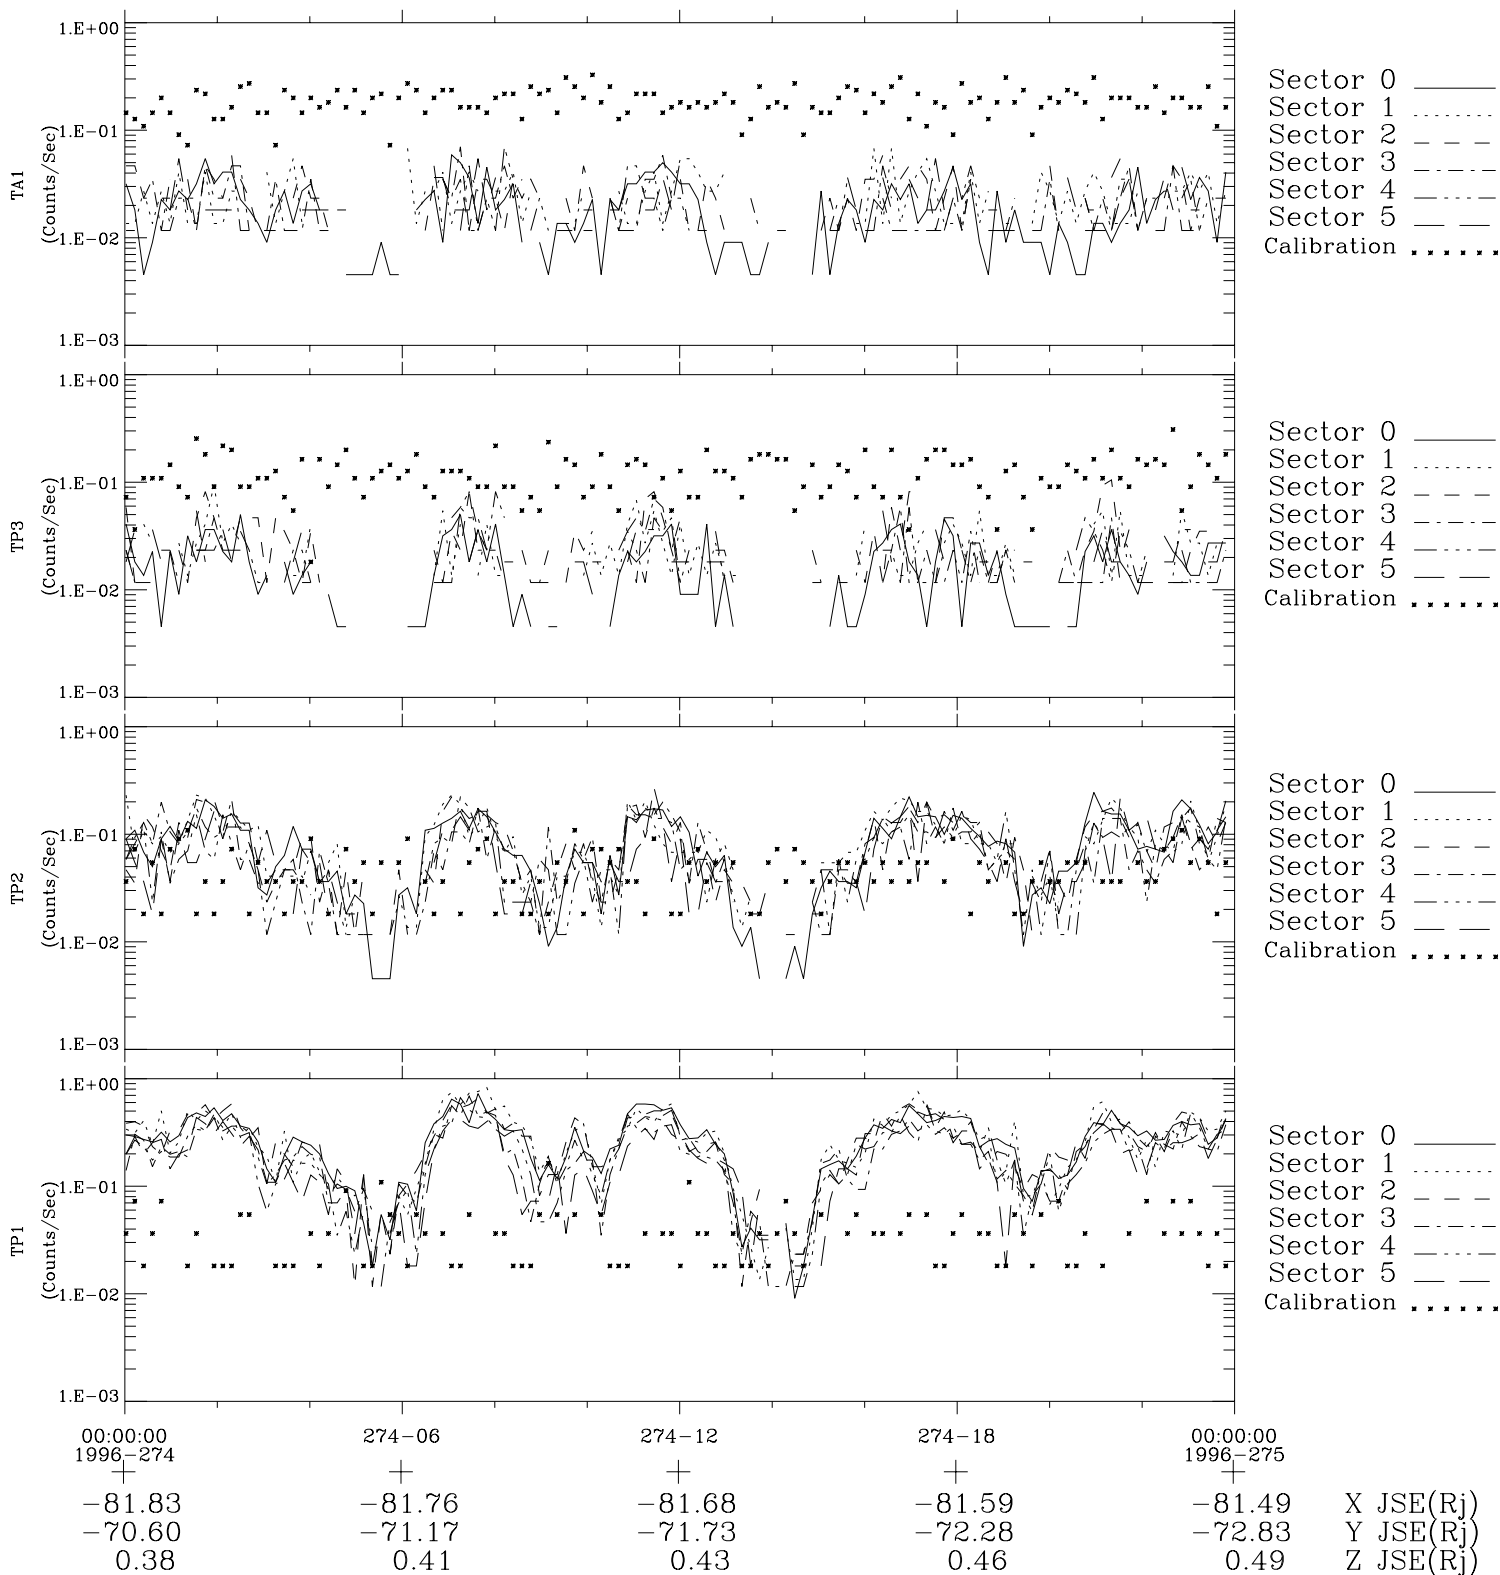

# Galileo EPD Real-Time Six-Sector 96274

Software Version: RTLINE\_R6 V 1.20  
Data Production: 06-03-00  
Plot Production: Fri Sep 14 16:40:22 2001

◇ = Jupiter look direction  
□ = Corotation look direction