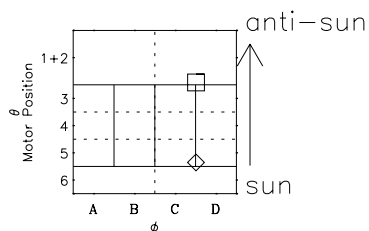

# Galileo EPD Real-Time Six-Sector 96274

Software Version: RTLINE\_R6 V 1.20  
Data Production: 06-03-00  
Plot Production: Fri Sep 14 16:40:22 2001

◇ = Jupiter look direction  
□ = Corotation look direction