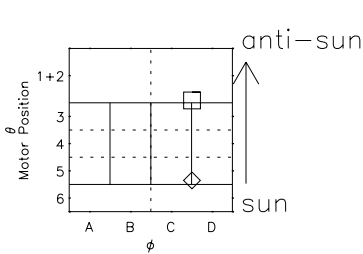

Galileo EPD Real Elevation Anisotropies 96274

Software Version: RTELEV_NORM V 1.20
 Data Production: 06-03-00
 Plot Production: Fri Sep 14 16:39:36 2001
 Color File: wondr3
 Geofactor File: 1.1

00:00:00 1996-274	274-06	274-12	274-18	00:00:00 1996-275	
+	+	+	+	+	X JSE(R _j)
-81.83	-81.76	-81.68	-81.59	-81.49	Y JSE(R _j)
-70.60	-71.17	-71.73	-72.28	-72.83	Z JSE(R _j)
0.38	0.41	0.43	0.46	0.49	

◇ = Jupiter look direction
 □ = Corotation look direction