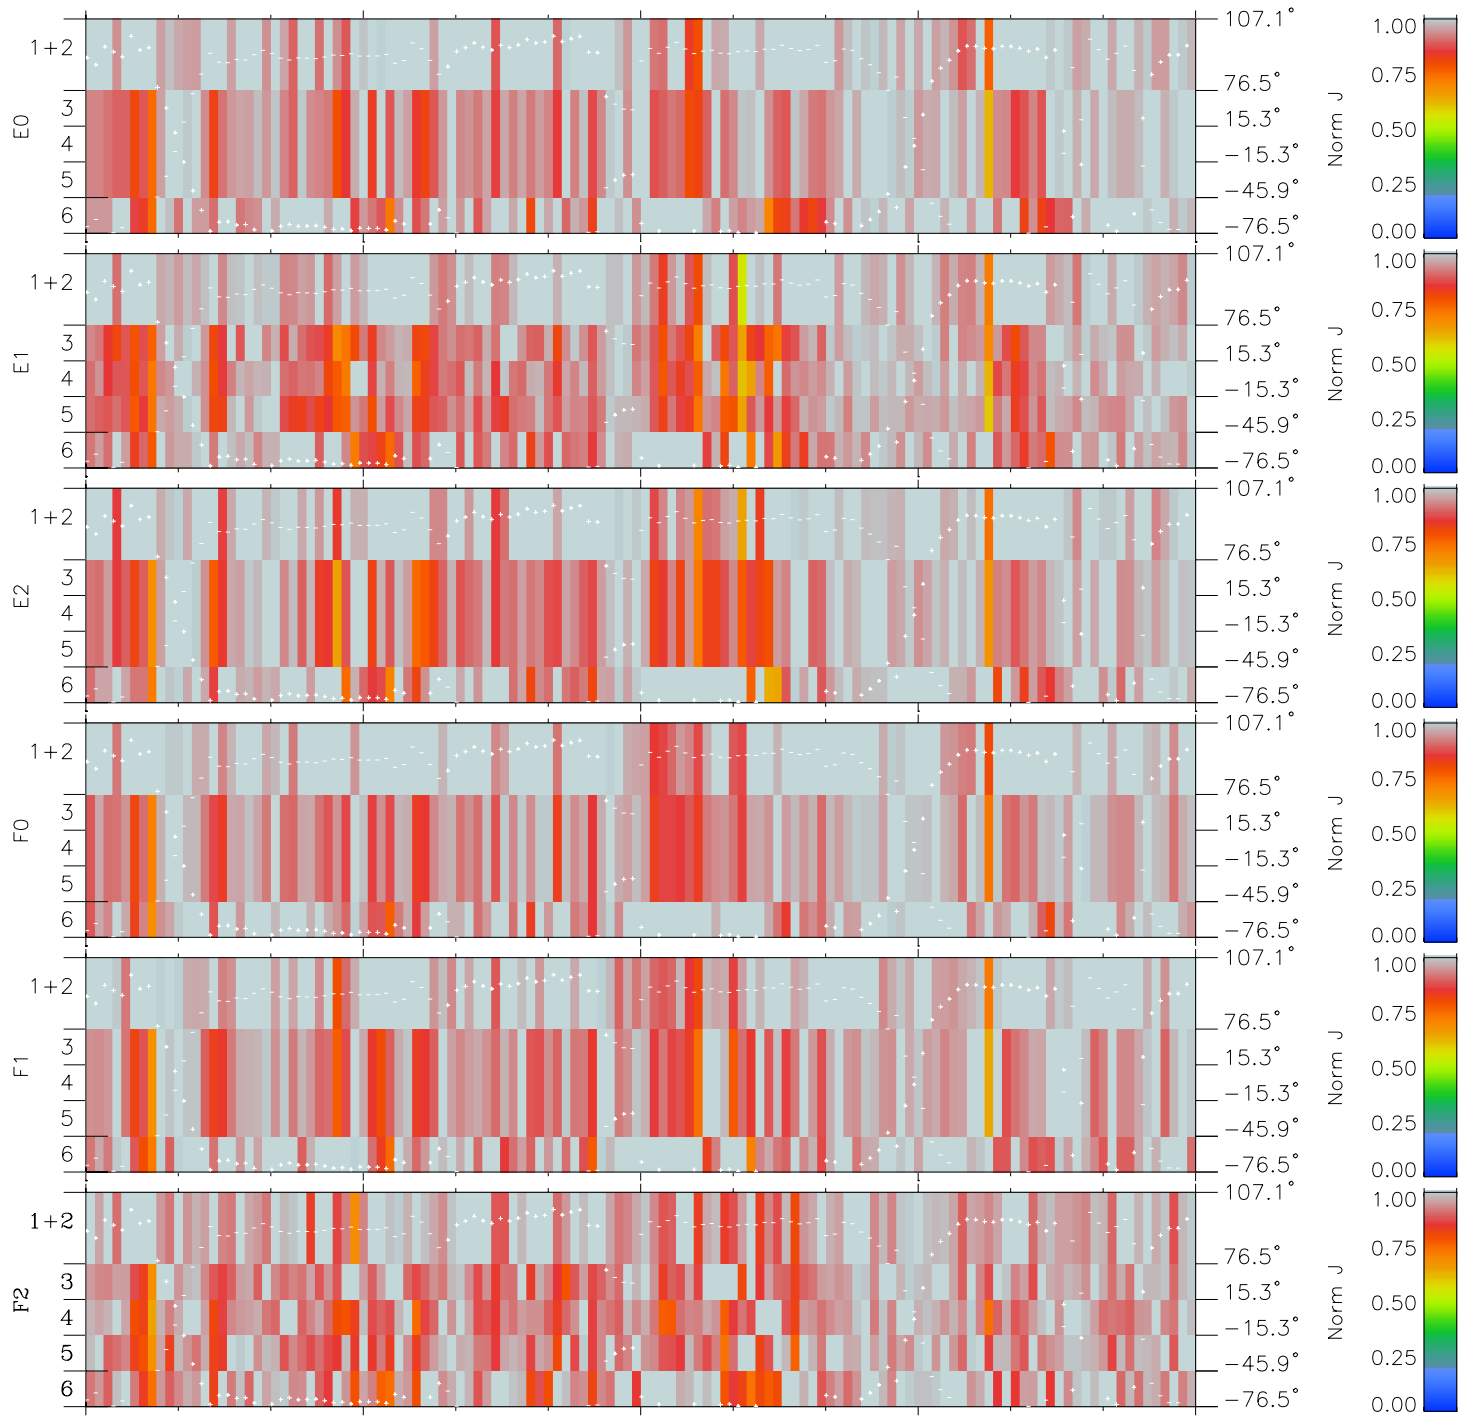

Galileo EPD Real Elevation Anisotropies 96274

Software Version: RTELEV_NORM V 1.20
 Data Production: 06-03-00
 Plot Production: Fri Sep 14 16:39:36 2001
 Color File: wondr3
 Geofactor File: 1.1

00:00:00 1996-274	274-06	274-12	274-18	00:00:00 1996-275	
+	+	+	+	+	X JSE(R _j)
-81.83	-81.76	-81.68	-81.59	-81.49	Y JSE(R _j)
-70.60	-71.17	-71.73	-72.28	-72.83	Z JSE(R _j)
0.38	0.41	0.43	0.46	0.49	

◇ = Jupiter look direction
 □ = Corotation look direction