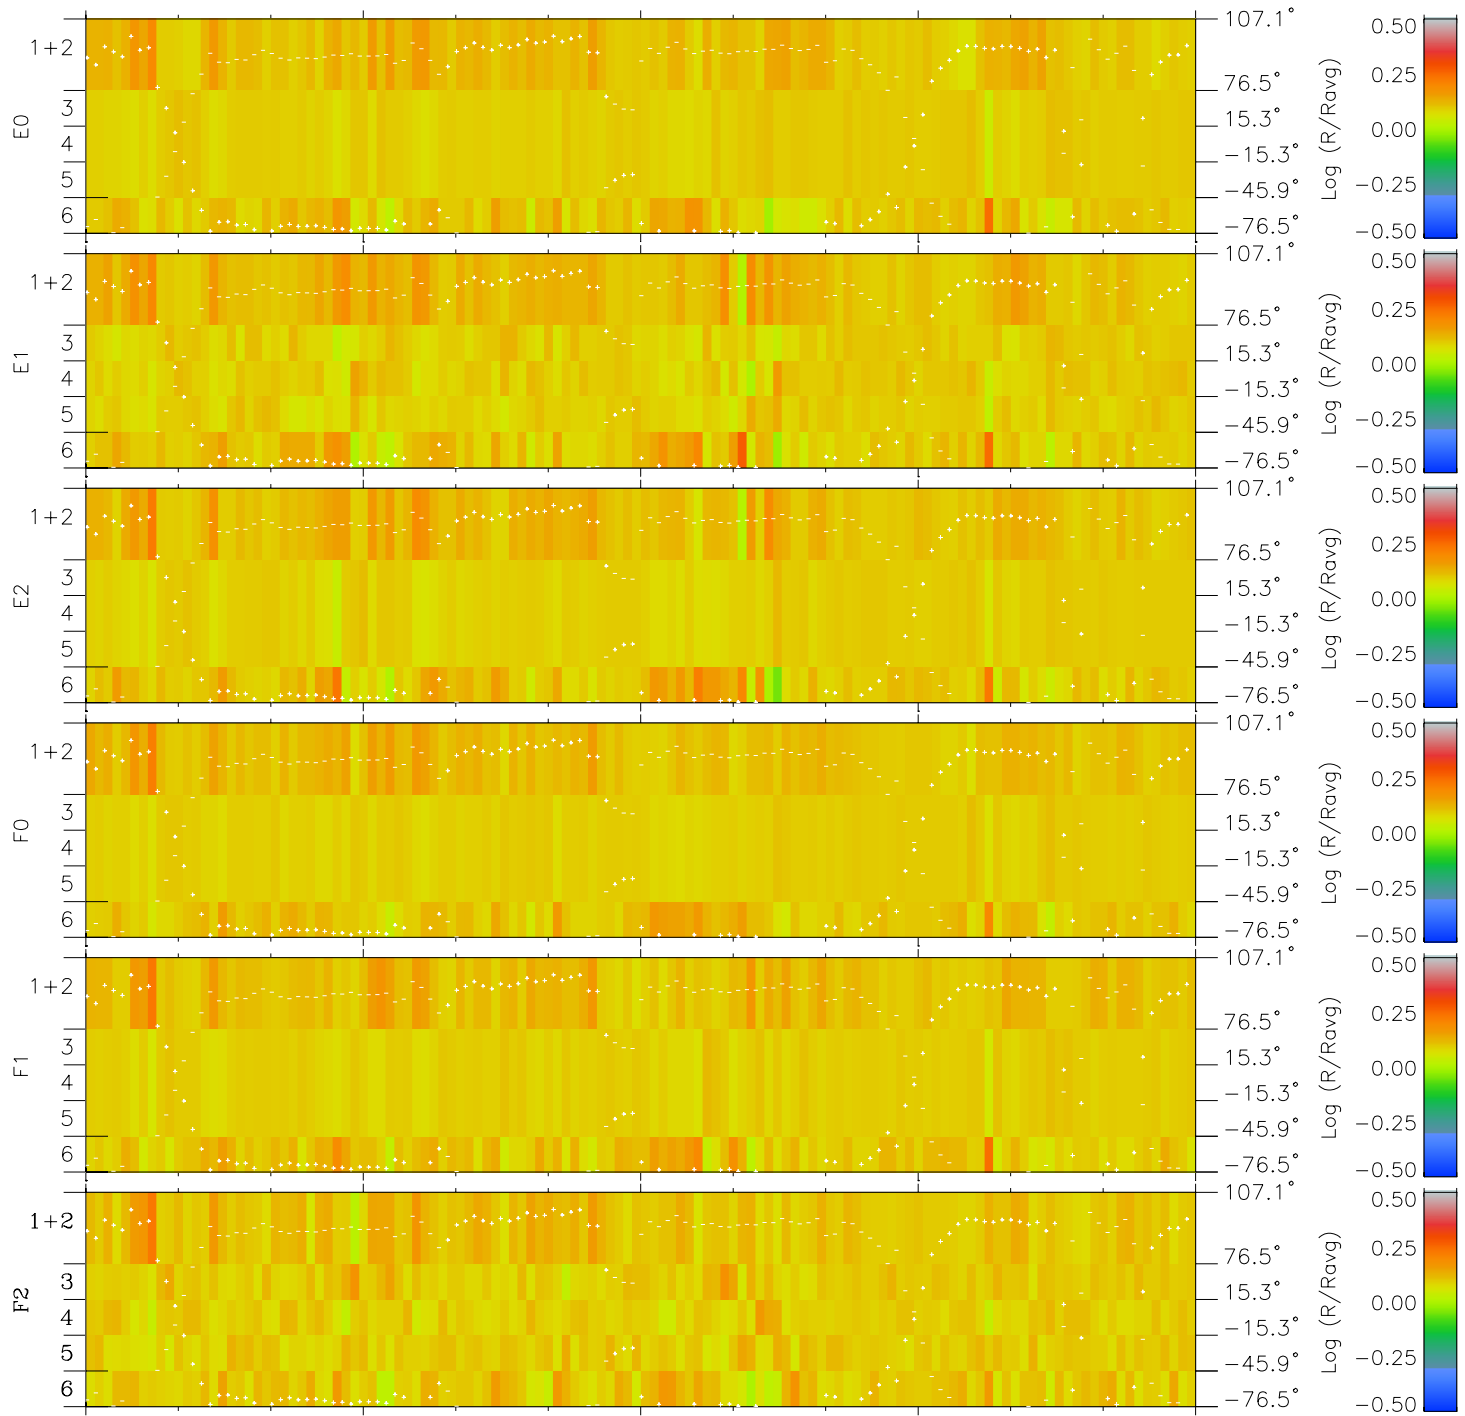

Galileo EPD Real Elevation Anisotropies 96274

Software Version: RTELEV_MEAN V 1.20
 Data Production: 06-03-00
 Plot Production: Fri Sep 14 16:39:14 2001
 Color File: wondr3
 Geofactor File: 1.1

00:00:00 1996-274	274-06	274-12	274-18	00:00:00 1996-275	
+	+	+	+	+	
-81.83	-81.76	-81.68	-81.59	-81.49	X JSE(R_j)
-70.60	-71.17	-71.73	-72.28	-72.83	Y JSE(R_j)
0.38	0.41	0.43	0.46	0.49	Z JSE(R_j)

- ◇ = Jupiter look direction
- = Corotation look direction