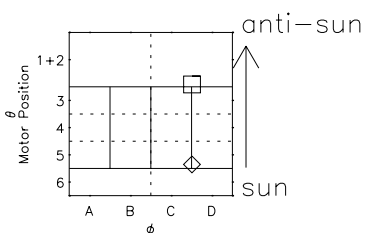

Galileo EPD Real Elevation Anisotropies 96274

Software Version: RTELEV_MEAN V 1.20
 Data Production: 06-03-00
 Plot Production: Fri Sep 14 16:39:14 2001
 Color File: wondr3
 Geofactor File: 1.1

00:00:00 1996-274	274-06	274-12	274-18	00:00:00 1996-275	
+	+	+	+	+	
-81.83	-81.76	-81.68	-81.59	-81.49	X JSE(R_j)
-70.60	-71.17	-71.73	-72.28	-72.83	Y JSE(R_j)
0.38	0.41	0.43	0.46	0.49	Z JSE(R_j)

- ◇ = Jupiter look direction
- = Corotation look direction