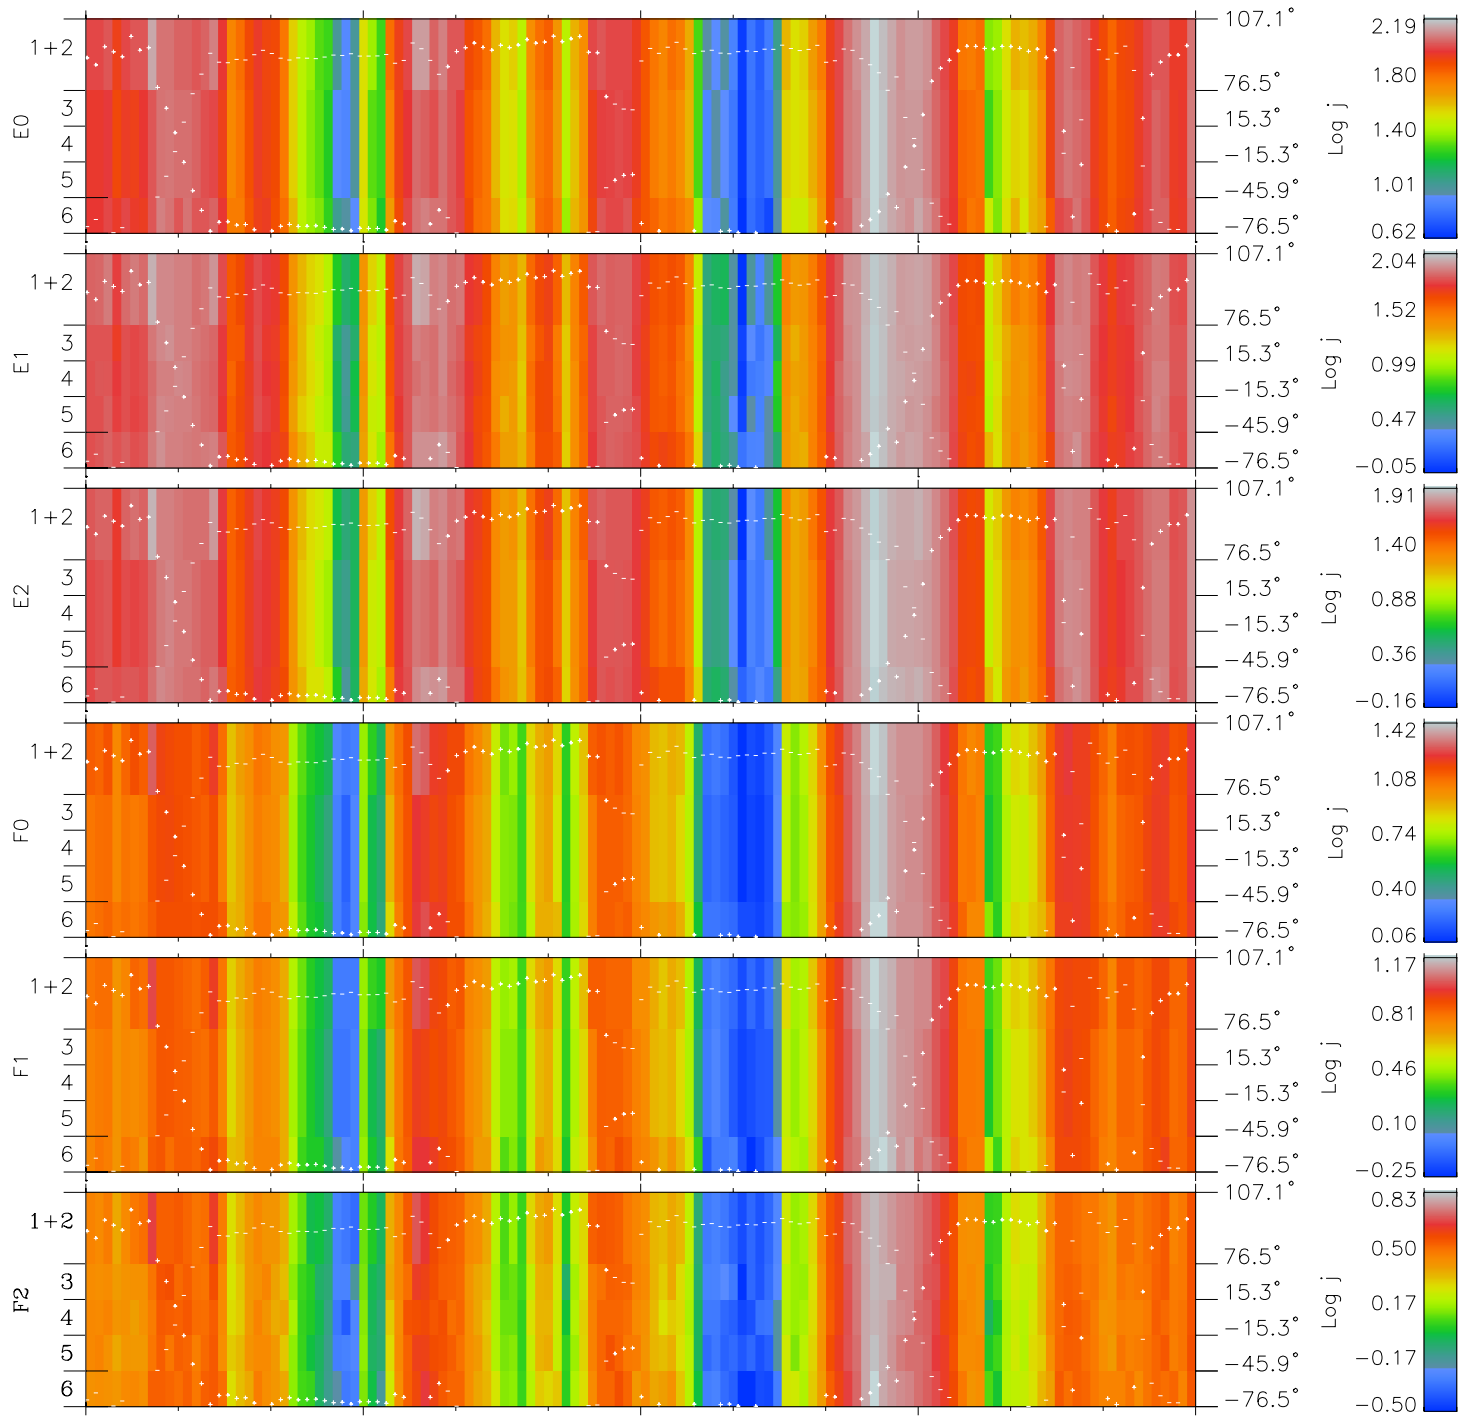

Galileo EPD Real Elevation Anisotropies 96274

Software Version: RTELEV_FLUX V 1.20
 Data Production: 06-03-00
 Plot Production: Fri Sep 14 16:39:25 2001
 Color File: wondr3
 Geofactor File: 1.1

+	+	+	+	+	X JSE(R _j)
-81.83	-81.76	-81.68	-81.59	-81.49	Y JSE(R _j)
-70.60	-71.17	-71.73	-72.28	-72.83	Z JSE(R _j)
0.38	0.41	0.43	0.46	0.49	

- ◇ = Jupiter look direction
- = Corotation look direction