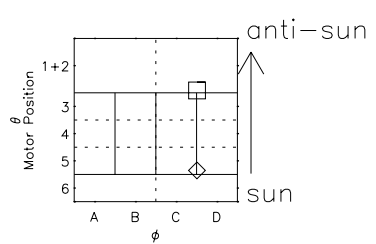

Galileo EPD Real Elevation Anisotropies 96274

Software Version: RTELEV_FLUX V 1.20
 Data Production: 06-03-00
 Plot Production: Fri Sep 14 16:39:25 2001
 Color File: wondr3
 Geofactor File: 1.1

+	+	+	+	+	X JSE(R _j)
-81.83	-81.76	-81.68	-81.59	-81.49	Y JSE(R _j)
-70.60	-71.17	-71.73	-72.28	-72.83	Z JSE(R _j)
0.38	0.41	0.43	0.46	0.49	

- ◇ = Jupiter look direction
- = Corotation look direction