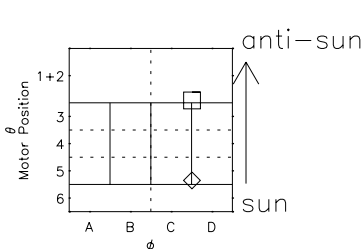

Galileo EPD Real Elevation Anisotropies 96274

Software Version: RTELEV_NORM V 1.20
 Data Production: 06-03-00
 Plot Production: Fri Sep 14 16:39:31 2001
 Color File: wondr3
 Geofactor File: 1.1

00:00:00 1996-274	274-06	274-12	274-18	00:00:00 1996-275	
+	+	+	+	+	X JSE(R _j)
-81.83	-81.76	-81.68	-81.59	-81.49	Y JSE(R _j)
-70.60	-71.17	-71.73	-72.28	-72.83	Z JSE(R _j)
0.38	0.41	0.43	0.46	0.49	

- ◇ = Jupiter look direction
- = Corotation look direction