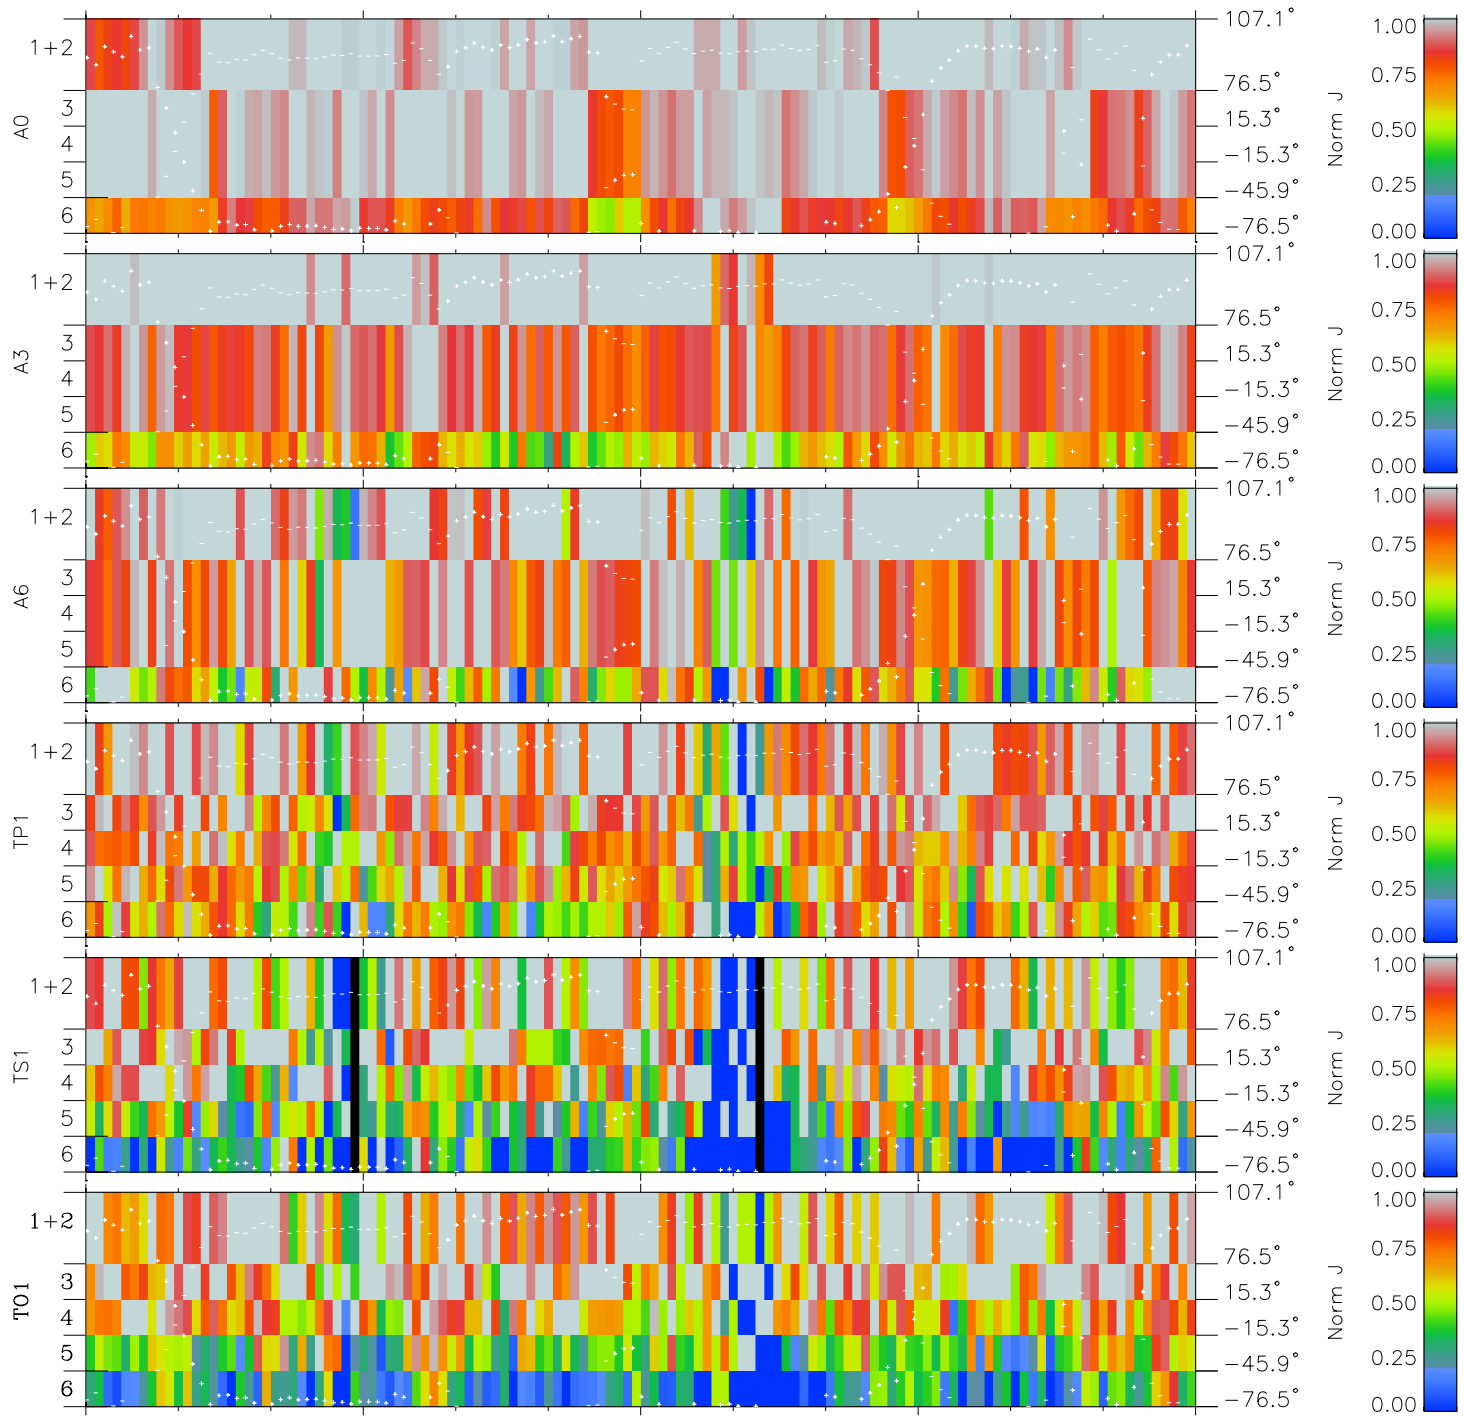

Galileo EPD Real Elevation Anisotropies 96274

Software Version: RTELEV_NORM V 1.20
 Data Production: 06-03-00
 Plot Production: Fri Sep 14 16:39:31 2001
 Color File: wondr3
 Geofactor File: 1.1

00:00:00 1996-274	274-06	274-12	274-18	00:00:00 1996-275	
+	+	+	+	+	X JSE(R _j)
-81.83	-81.76	-81.68	-81.59	-81.49	Y JSE(R _j)
-70.60	-71.17	-71.73	-72.28	-72.83	Z JSE(R _j)
0.38	0.41	0.43	0.46	0.49	

- ◇ = Jupiter look direction
- = Corotation look direction