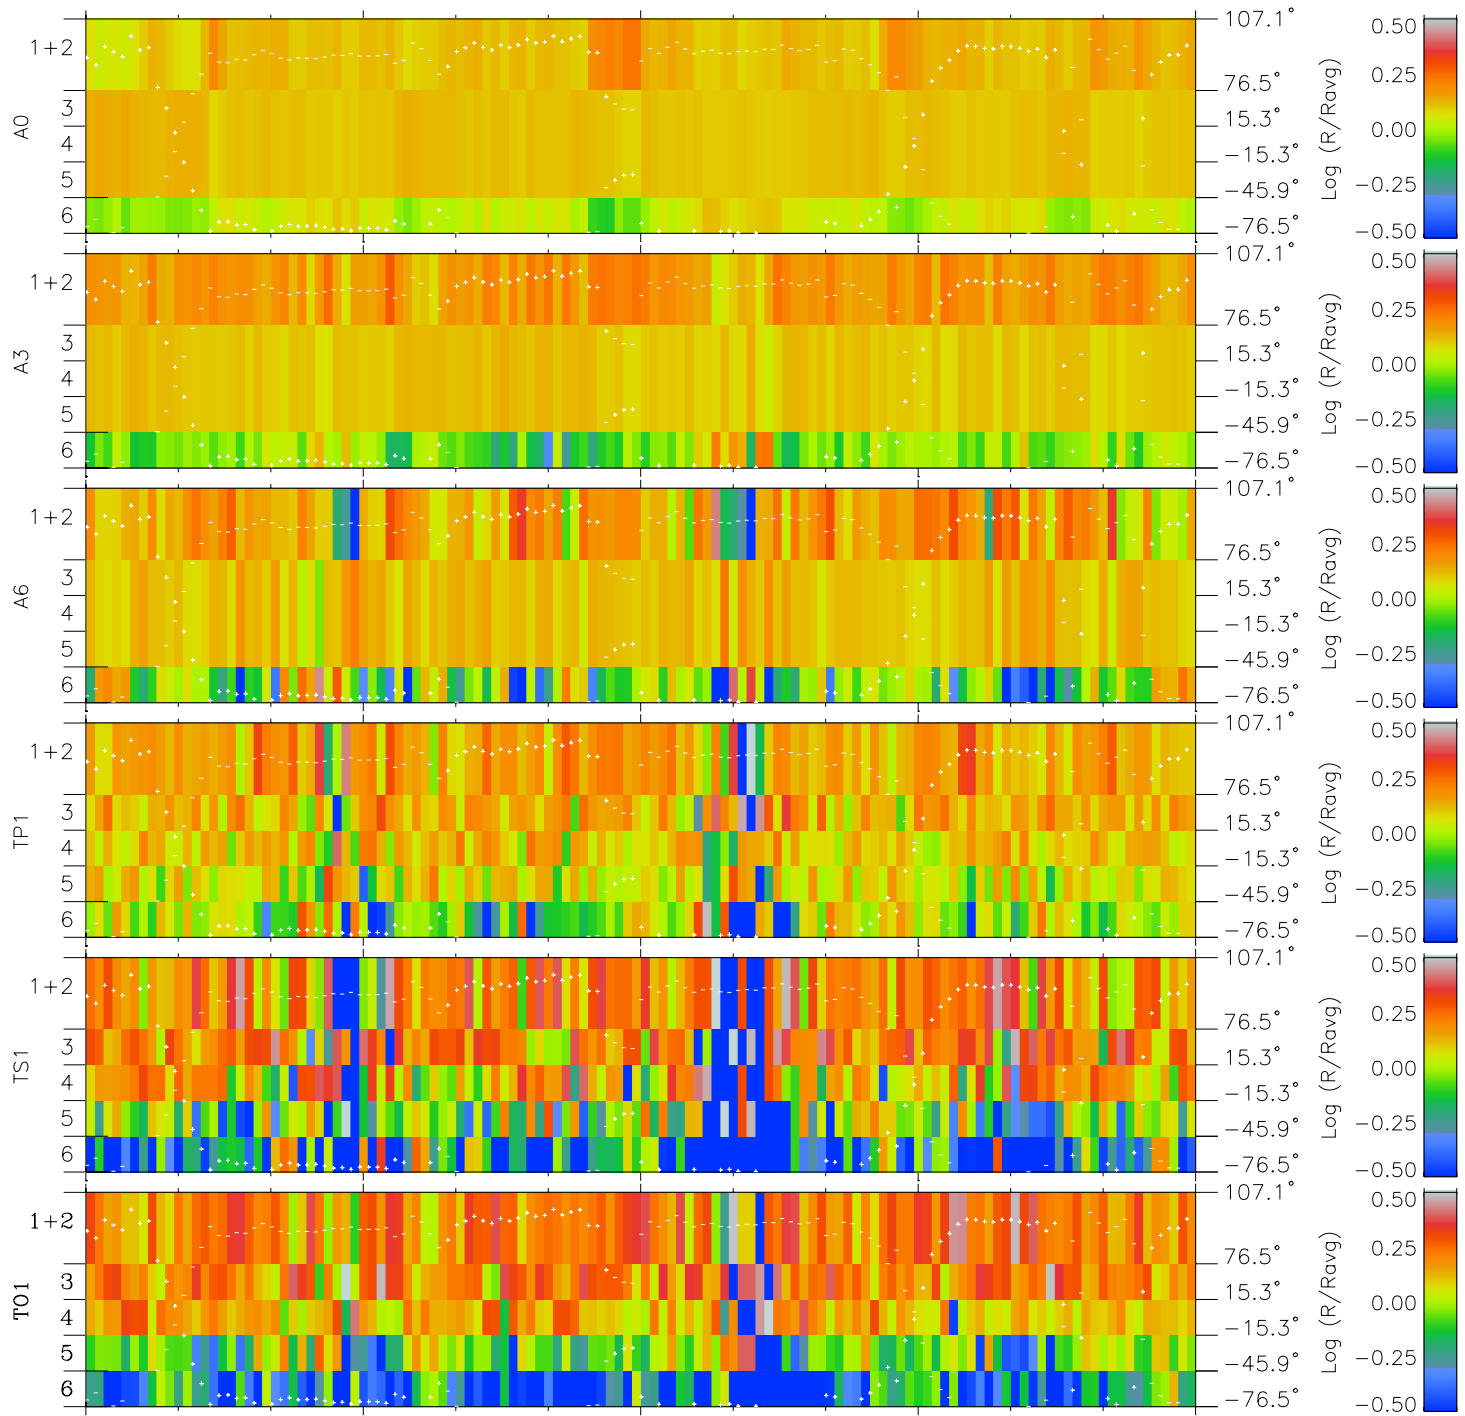

Galileo EPD Real Elevation Anisotropies 96274

Software Version: RTELEV_MEAN V 1.20
 Data Production: 06-03-00
 Plot Production: Fri Sep 14 16:39:08 2001
 Color File: wondr3
 Geofactor File: 1.1

00:00:00 1996-274	274-06	274-12	274-18	00:00:00 1996-275	
+	+	+	+	+	
-81.83	-81.76	-81.68	-81.59	-81.49	X JSE(R_j)
-70.60	-71.17	-71.73	-72.28	-72.83	Y JSE(R_j)
0.38	0.41	0.43	0.46	0.49	Z JSE(R_j)

- \diamond = Jupiter look direction
- \square = Corotation look direction