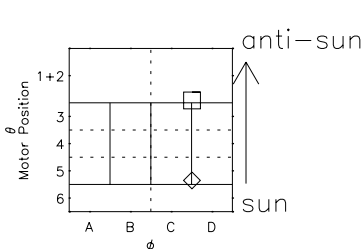

Galileo EPD Real Elevation Anisotropies 96274

Software Version: RTELEV_MEAN V 1.20
 Data Production: 06-03-00
 Plot Production: Fri Sep 14 16:39:08 2001
 Color File: wondr3
 Geofactor File: 1.1

00:00:00 1996-274	274-06	274-12	274-18	00:00:00 1996-275	
+	+	+	+	+	
-81.83	-81.76	-81.68	-81.59	-81.49	X JSE(R_j)
-70.60	-71.17	-71.73	-72.28	-72.83	Y JSE(R_j)
0.38	0.41	0.43	0.46	0.49	Z JSE(R_j)

- \diamond = Jupiter look direction
- \square = Corotation look direction