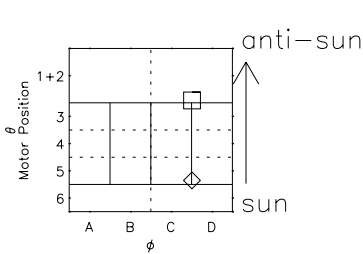

Galileo EPD Real Elevation Anisotropies 96274

Software Version: RTELEV_FLUX V 1.20
Data Production: 06-03-00
Plot Production: Fri Sep 14 16:39:20 2001
Color File: wondr3
Geofactor File: 1.1

00:00:00 1996-274	274-06	274-12	274-18	00:00:00 1996-275	
+	+	+	+	+	X JSE(R _j)
-81.83	-81.76	-81.68	-81.59	-81.49	Y JSE(R _j)
-70.60	-71.17	-71.73	-72.28	-72.83	Z JSE(R _j)
0.38	0.41	0.43	0.46	0.49	

- ◇ = Jupiter look direction
- = Corotation look direction