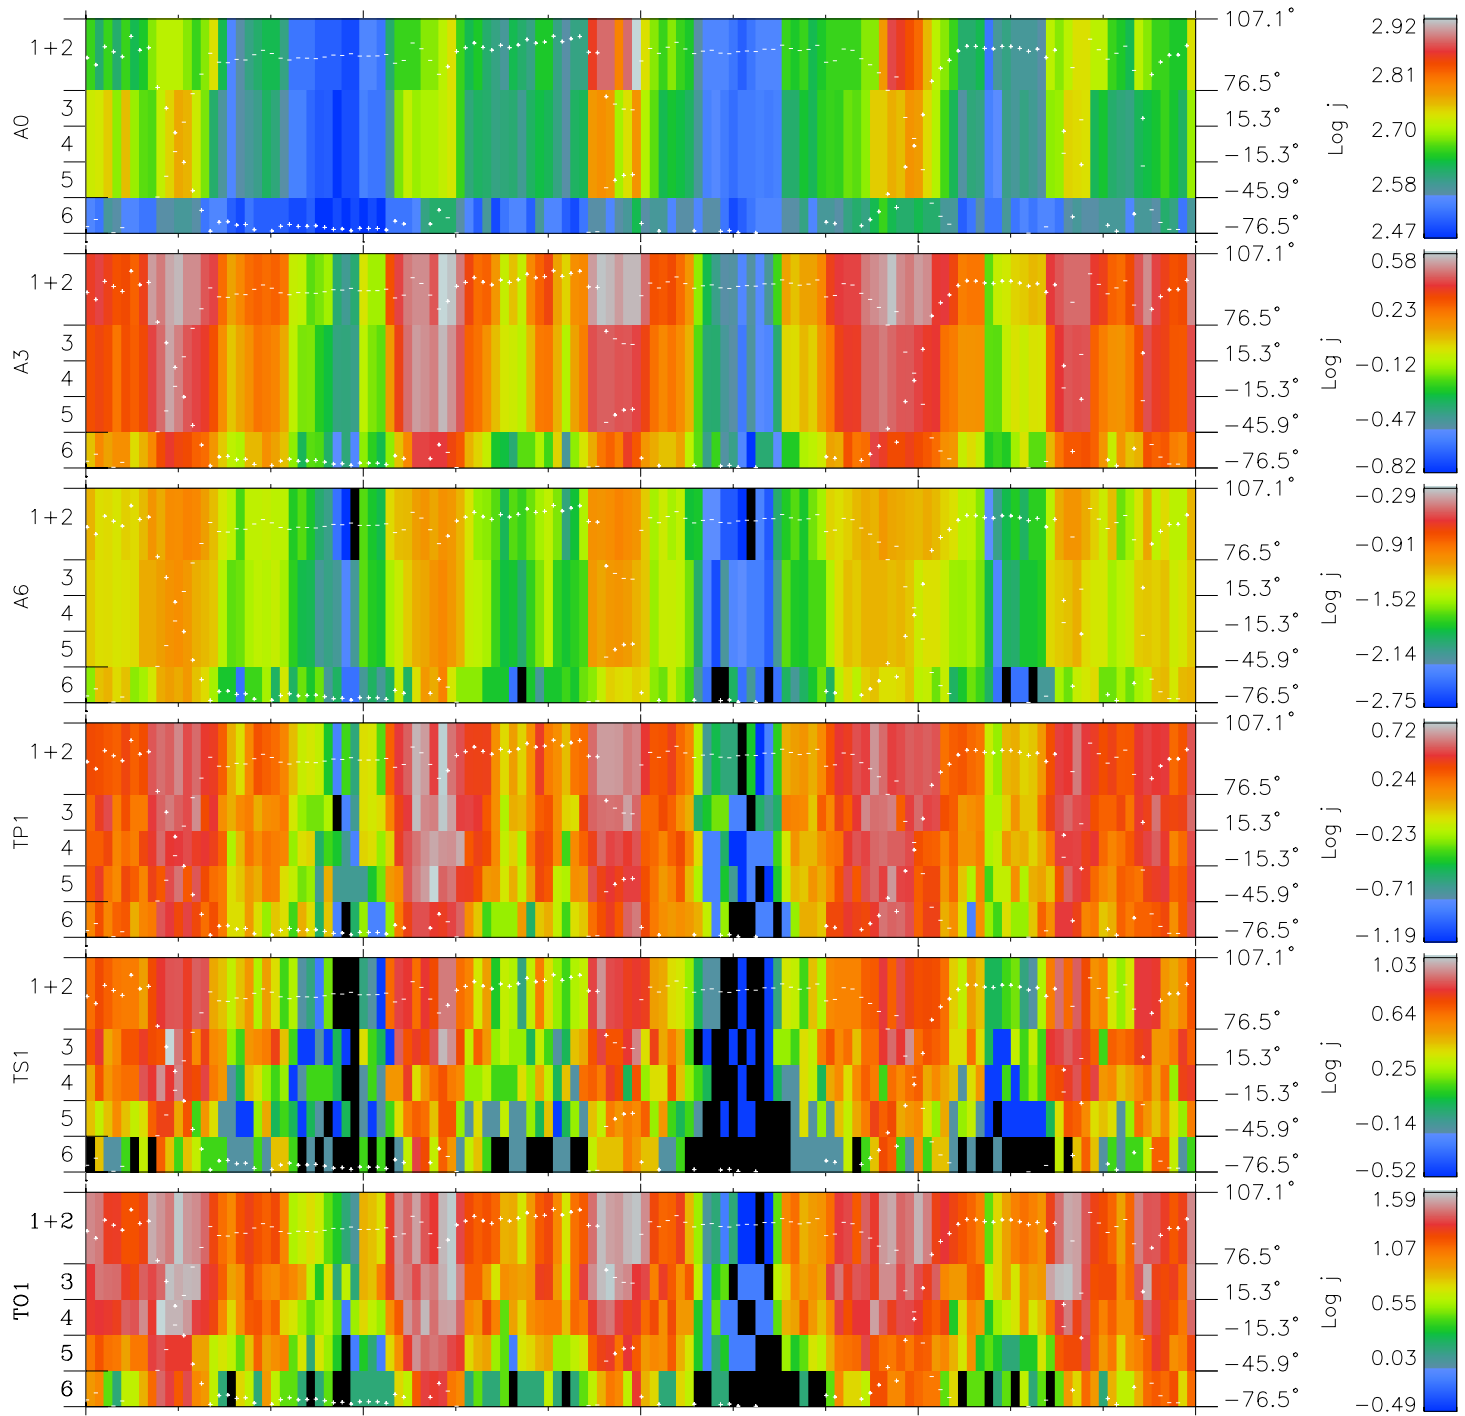

Galileo EPD Real Elevation Anisotropies 96274

Software Version: RTELEV_FLUX V 1.20
Data Production: 06-03-00
Plot Production: Fri Sep 14 16:39:20 2001
Color File: wondr3
Geofactor File: 1.1

00:00:00 1996-274	274-06	274-12	274-18	00:00:00 1996-275	
+	+	+	+	+	X JSE(R _j)
-81.83	-81.76	-81.68	-81.59	-81.49	Y JSE(R _j)
-70.60	-71.17	-71.73	-72.28	-72.83	Z JSE(R _j)
0.38	0.41	0.43	0.46	0.49	

- ◇ = Jupiter look direction
- = Corotation look direction