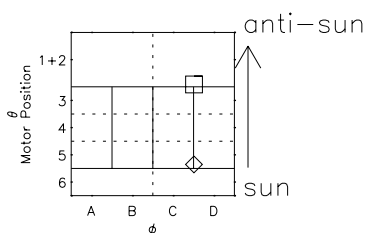

Galileo EPD Real Time Azimuth Anisotropies 96274

Software Version: RTAZIM_MEAN V 1.20
 Data Production: 06-03-00
 Plot Production: Fri Sep 14 16:39:48 2001
 Color File: wondr3
 Geofactor File: 1.1

◇ = Jupiter look direction
 □ = Corotation look direction