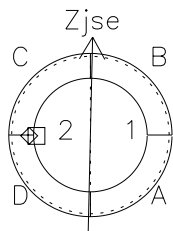

Galileo EPD Real Time Azimuth Anisotropies 96274

Software Version: RTAZIM_MEAN V 1.20
 Data Production: 06-03-00
 Plot Production: Fri Sep 14 16:39:48 2001
 Color File: wondr3
 Geofactor File: 1.1

◇ = Jupiter look direction
 □ = Corotation look direction