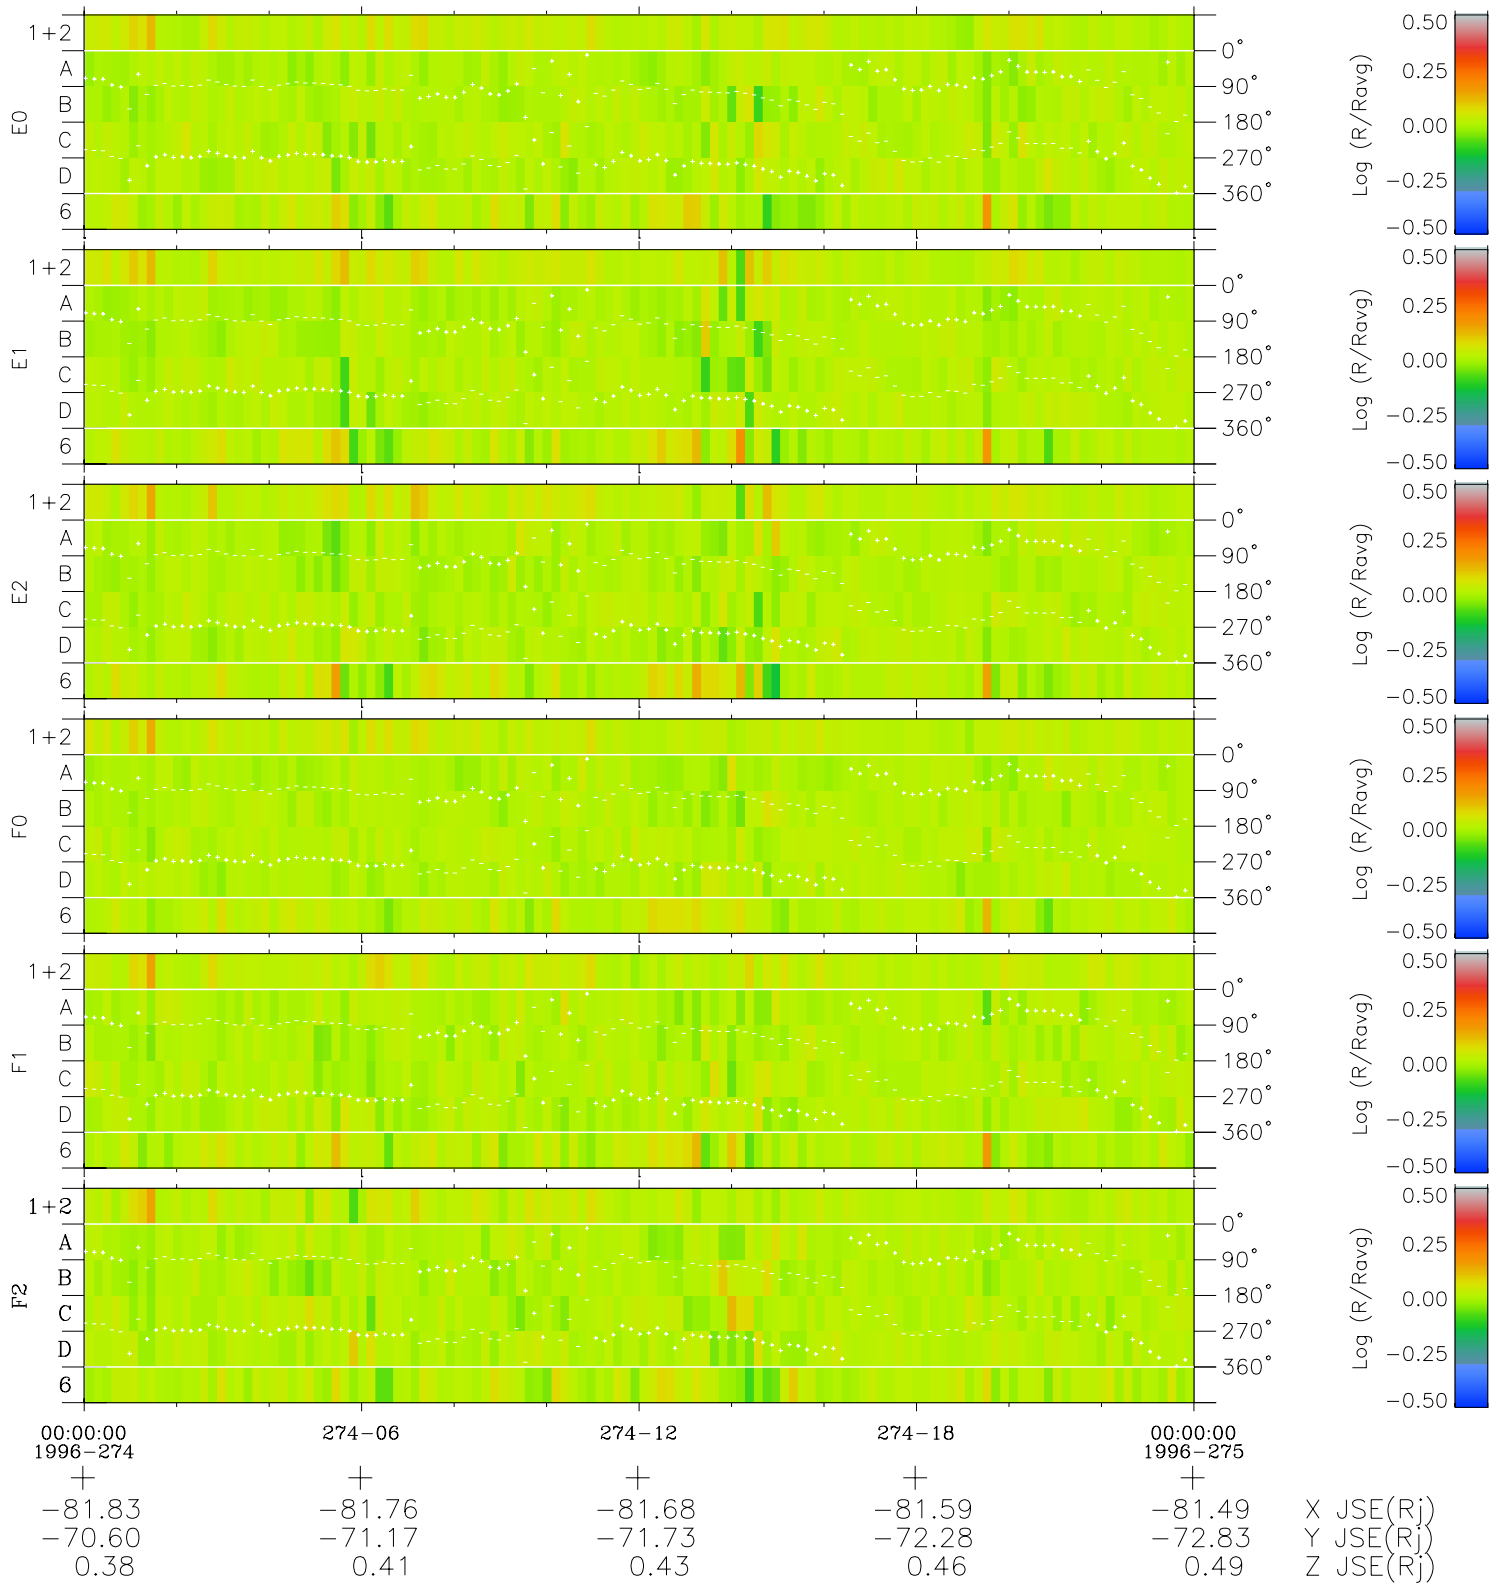

Galileo EPD Real Time Azimuth Anisotropies 96274

Software Version: RTAZIM_MEAN V 1.20
 Data Production: 06-03-00
 Plot Production: Fri Sep 14 16:39:48 2001
 Color File: wondr3
 Geofactor File: 1.1

◇ = Jupiter look direction
 □ = Corotation look direction