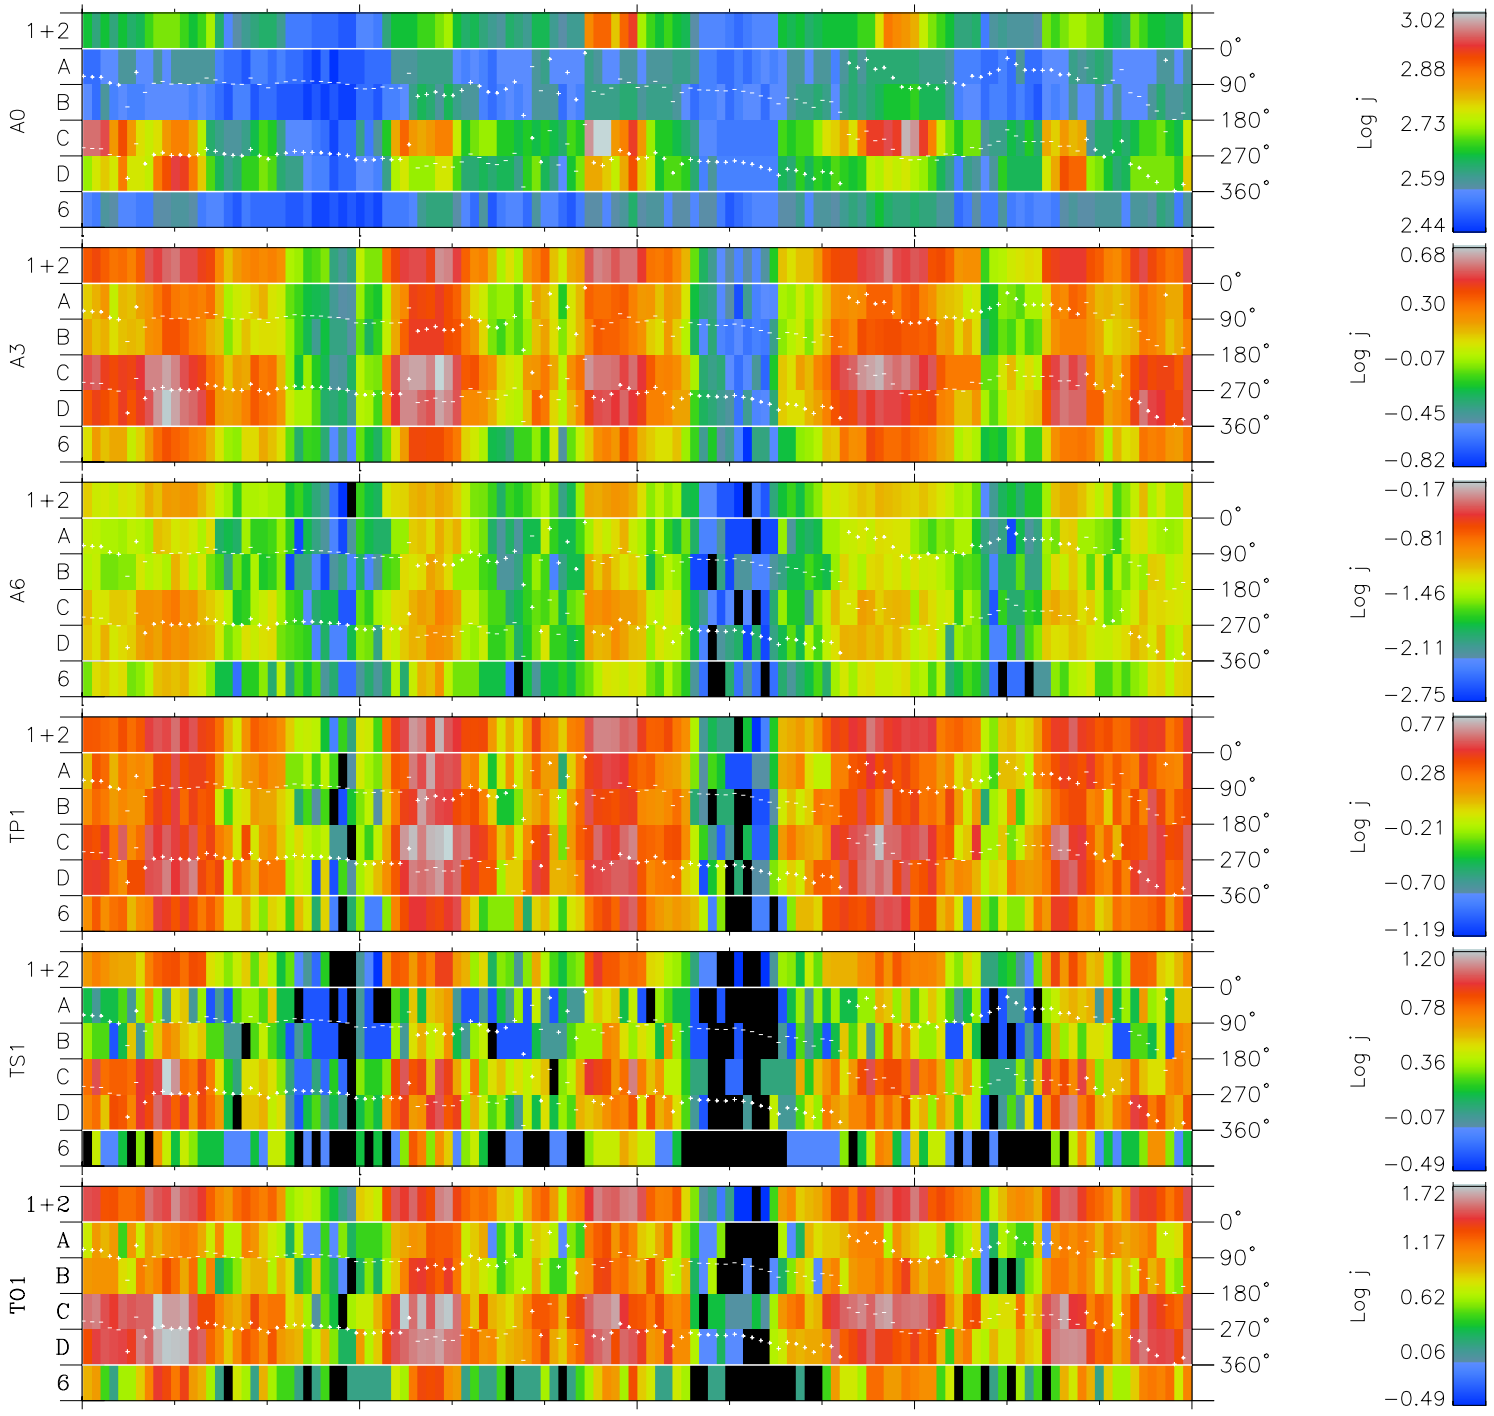

Galileo EPD Real Time Azimuth Anisotropies 96274

Software Version: RTAZIM_FLUX V 1.20
Data Production: 06-03-00
Plot Production: Fri Sep 14 16:39:53 2001
Color File: wondr3
Geofactor File: 1.1

00:00:00 1996-274	274-06	274-12	274-18	00:00:00 1996-275	
+	+	+	+	+	
-81.83	-81.76	-81.68	-81.59	-81.49	X JSE(R _j)
-70.60	-71.17	-71.73	-72.28	-72.83	Y JSE(R _j)
0.38	0.41	0.43	0.46	0.49	Z JSE(R _j)

- ◇ = Jupiter look direction
- = Corotation look direction