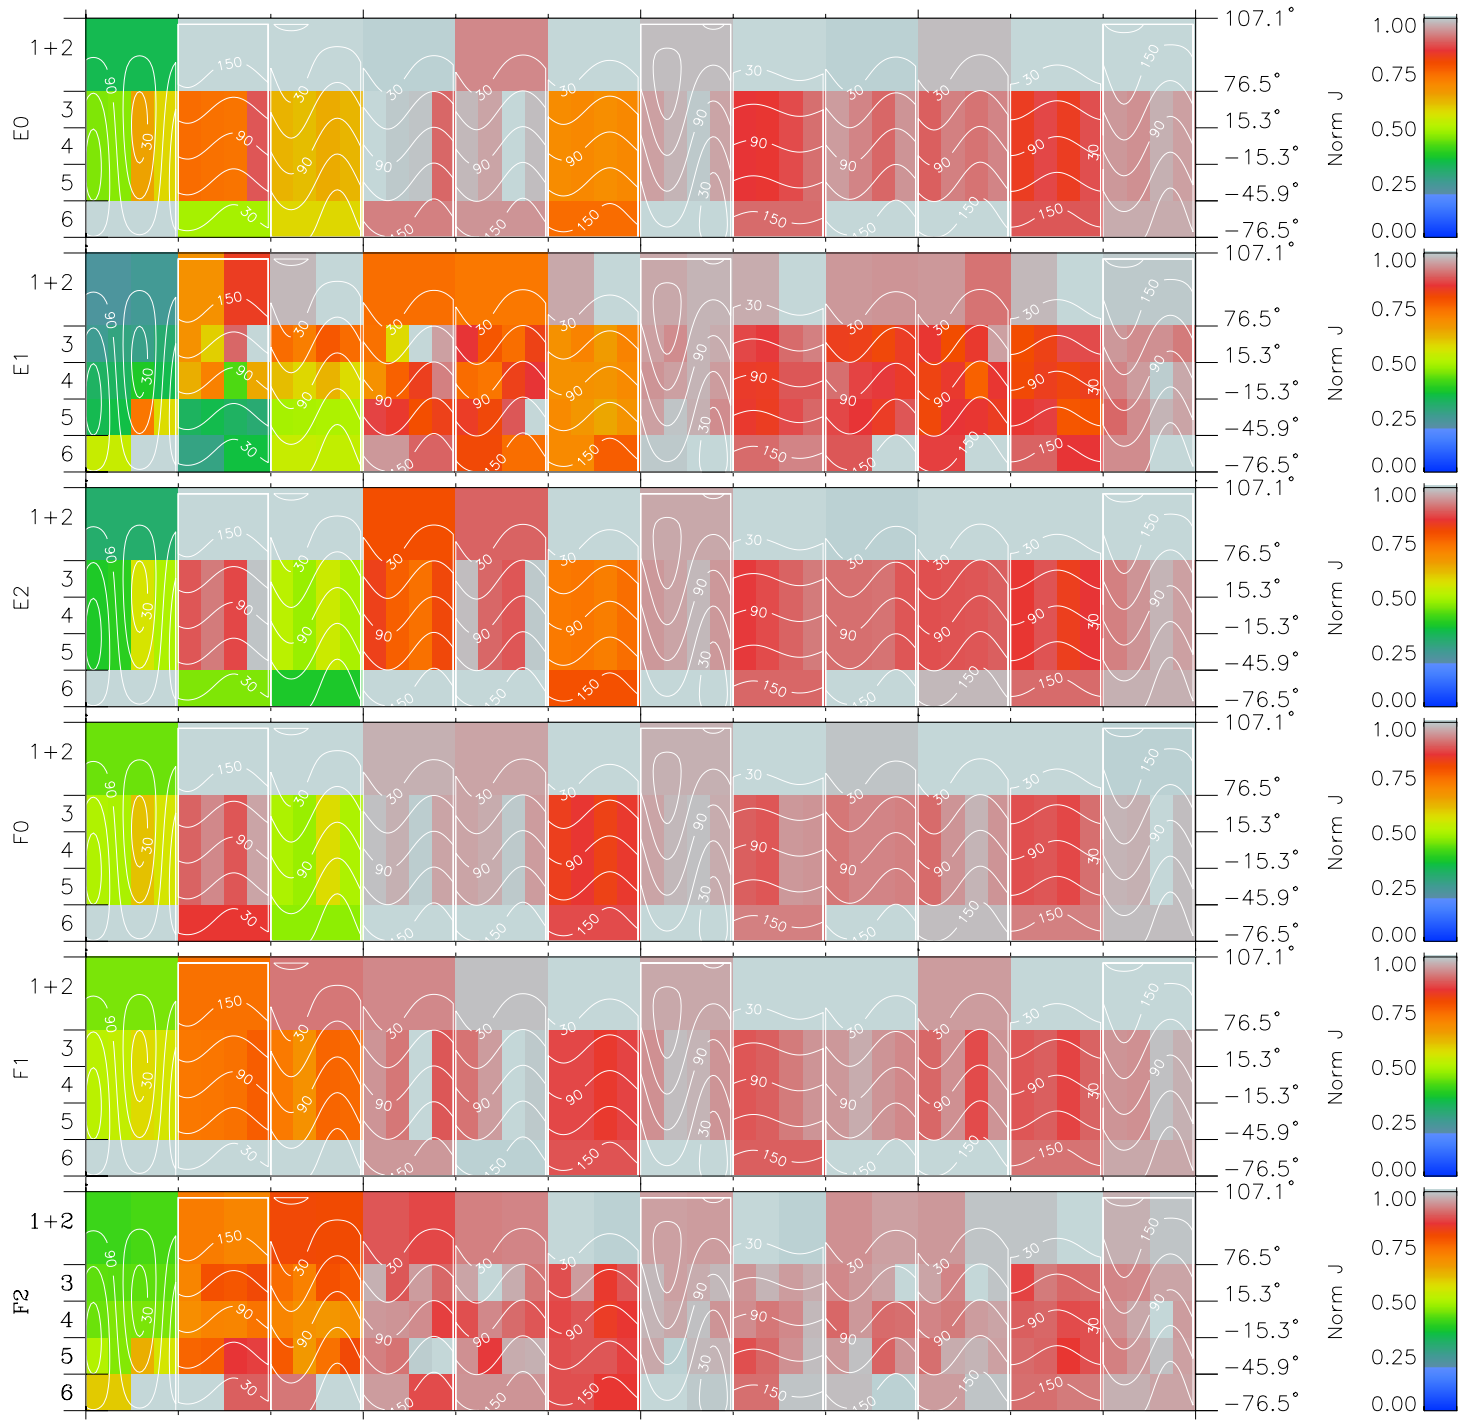

# Galileo EPD Real Time All-Sky Anisotropies 96273

Software Version: RTSKY\_NORM V 1.20  
 Data Production: 06-03-00  
 Plot Production: Fri Sep 14 16:30:57 2001  
 Color File: wondr3  
 Geofactor File: 1.1

00:00:00 1996-273	273-06	273-12	273-18	00:00:00 1996-274	
+	+	+	+	+	X JSE(R <sub>j</sub> )
-82.01	-81.98	-81.94	-81.89	-81.83	Y JSE(R <sub>j</sub> )
-68.22	-68.83	-69.43	-70.02	-70.60	Z JSE(R <sub>j</sub> )
0.27	0.29	0.32	0.35	0.38	

- ◇ = Jupiter look direction
- = Corotation look direction