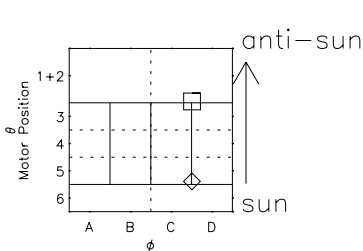

Galileo EPD Real Time All-Sky Anisotropies 96273

Software Version: RTSKY_MEAN V 1.20
 Data Production: 06-03-00
 Plot Production: Fri Sep 14 16:30:29 2001
 Color File: wondr3
 Geofactor File: 1.1

00:00:00 1996-273	273-06	273-12	273-18	00:00:00 1996-274	X JSE(R _j)
+ -82.01 -68.22 0.27	+ -81.98 -68.83 0.29	+ -81.94 -69.43 0.32	+ -81.89 -70.02 0.35	+ -81.83 -70.60 0.38	Y JSE(R _j)
					Z JSE(R _j)

- ◇ = Jupiter look direction
- = Corotation look direction