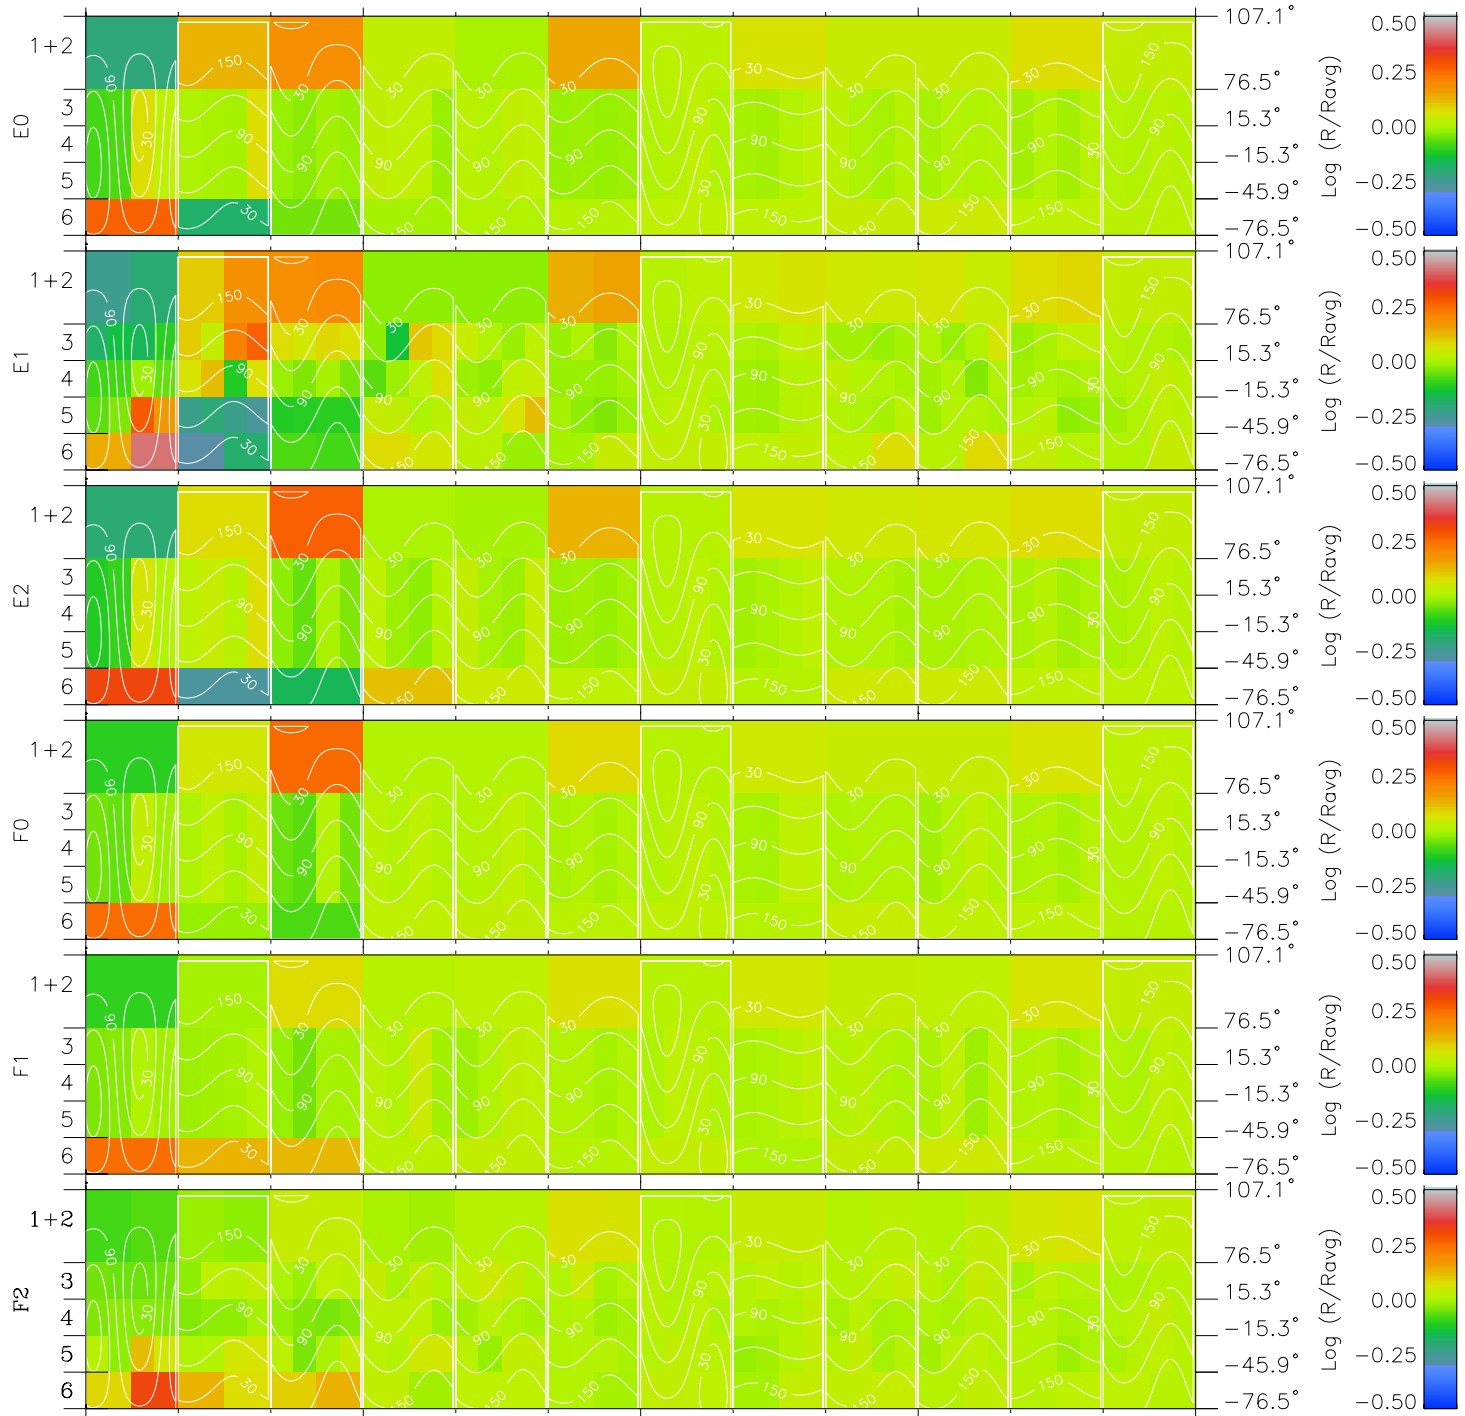

Galileo EPD Real Time All-Sky Anisotropies 96273

Software Version: RTSKY_MEAN V 1.20
 Data Production: 06-03-00
 Plot Production: Fri Sep 14 16:30:29 2001
 Color File: wondr3
 Geofactor File: 1.1

00:00:00 1996-273	273-06	273-12	273-18	00:00:00 1996-274	X JSE(R _j)
+ -82.01 -68.22 0.27	+ -81.98 -68.83 0.29	+ -81.94 -69.43 0.32	+ -81.89 -70.02 0.35	+ -81.83 -70.60 0.38	Y JSE(R _j)
					Z JSE(R _j)

- ◇ = Jupiter look direction
- = Corotation look direction