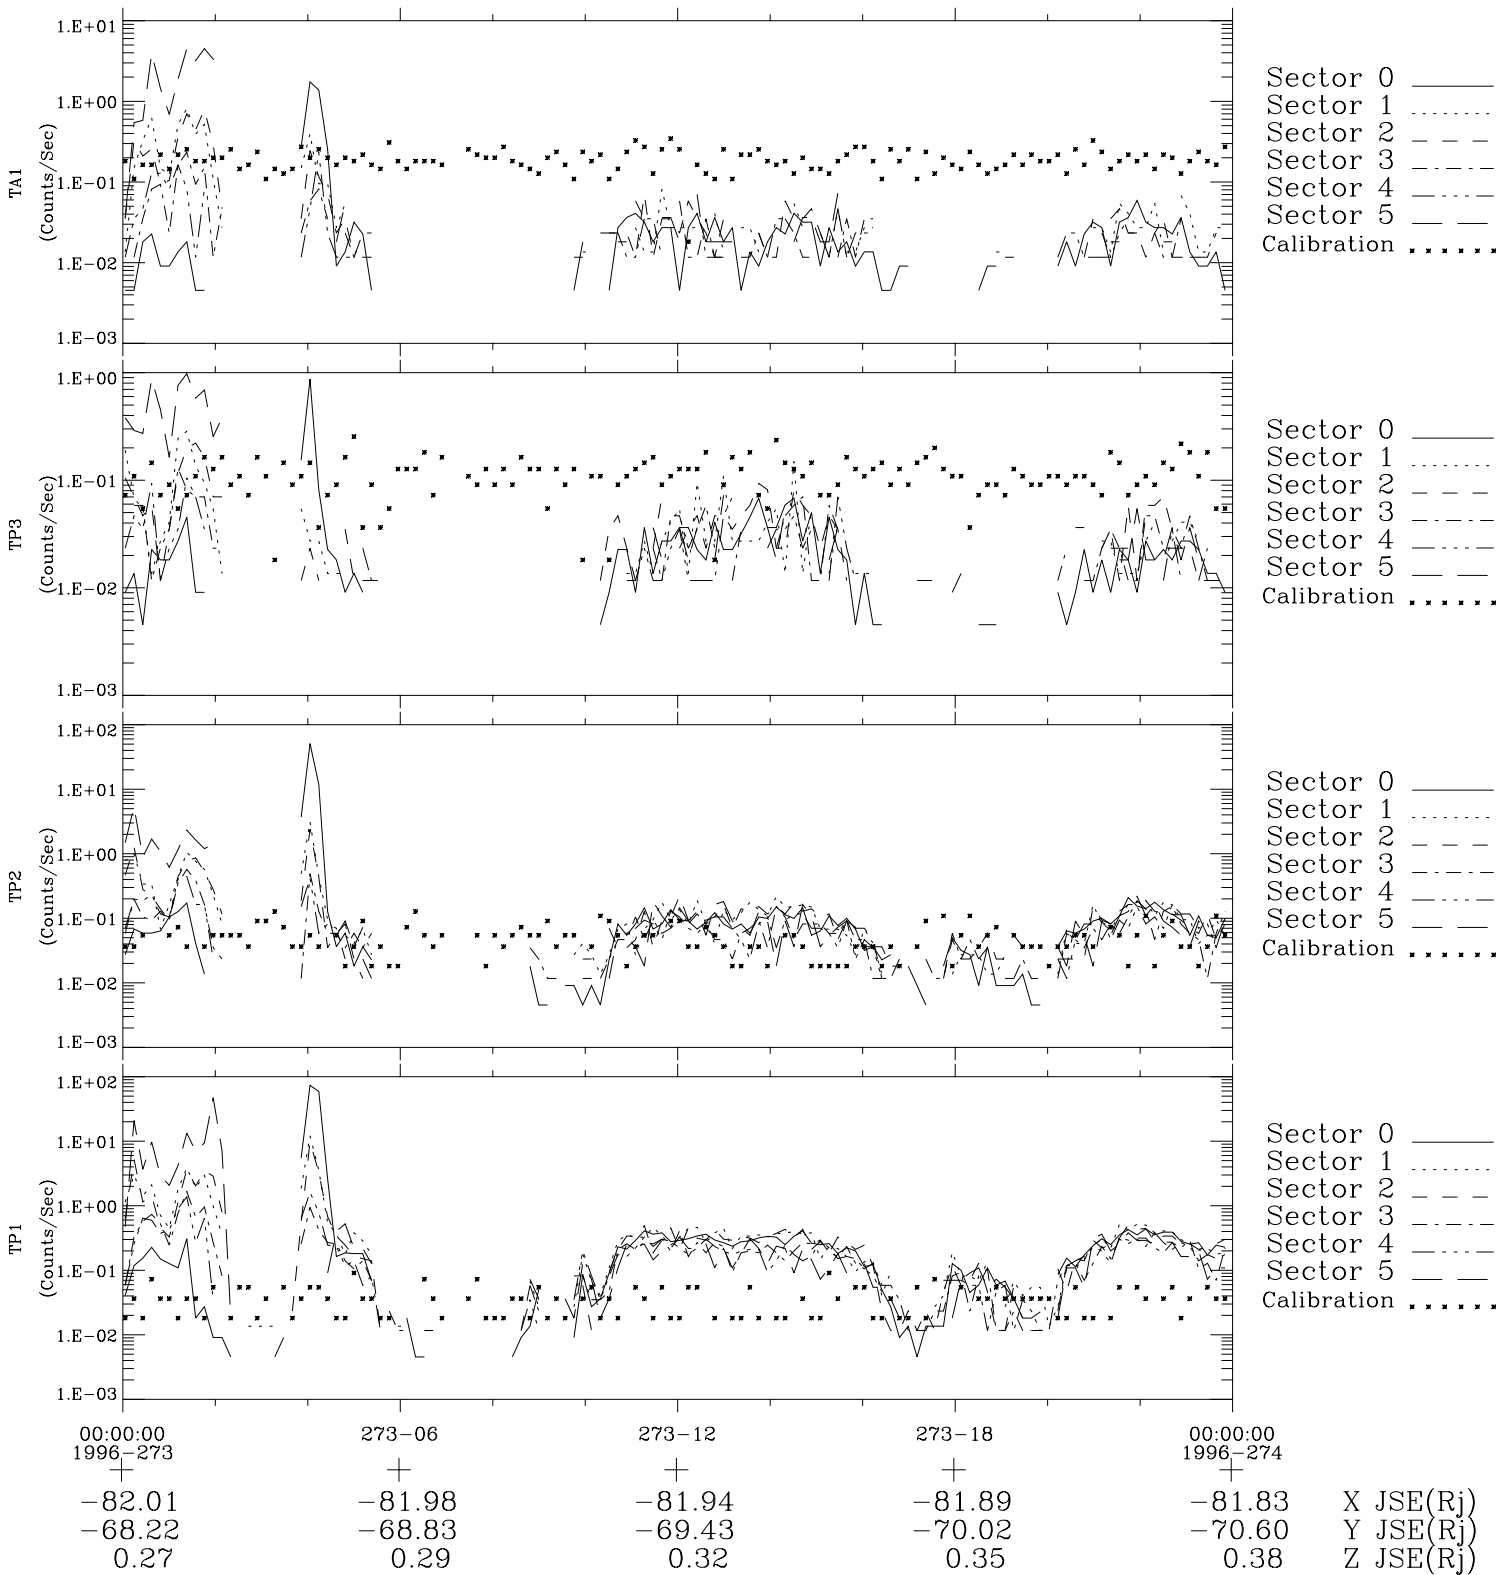

# Galileo EPD Real-Time Six-Sector 96273

Software Version: RTLINE\_R6 V 1.20  
Data Production: 06-03-00  
Plot Production: Fri Sep 14 16:32:16 2001

◇ = Jupiter look direction  
□ = Corotation look direction