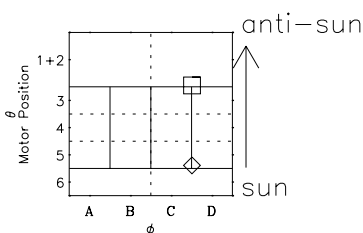

# Galileo EPD Real-Time Six-Sector 96273

Software Version: RTLINE\_R6 V 1.20  
Data Production: 06-03-00  
Plot Production: Fri Sep 14 16:32:16 2001

◇ = Jupiter look direction  
□ = Corotation look direction