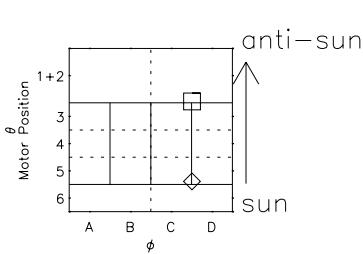

Galileo EPD Real Elevation Anisotropies 96273

Software Version: RTELEV_MEAN V 1.20
 Data Production: 06-03-00
 Plot Production: Fri Sep 14 16:31:09 2001
 Color File: wondr3
 Geofactor File: 1.1

- ◇ = Jupiter look direction
- = Corotation look direction