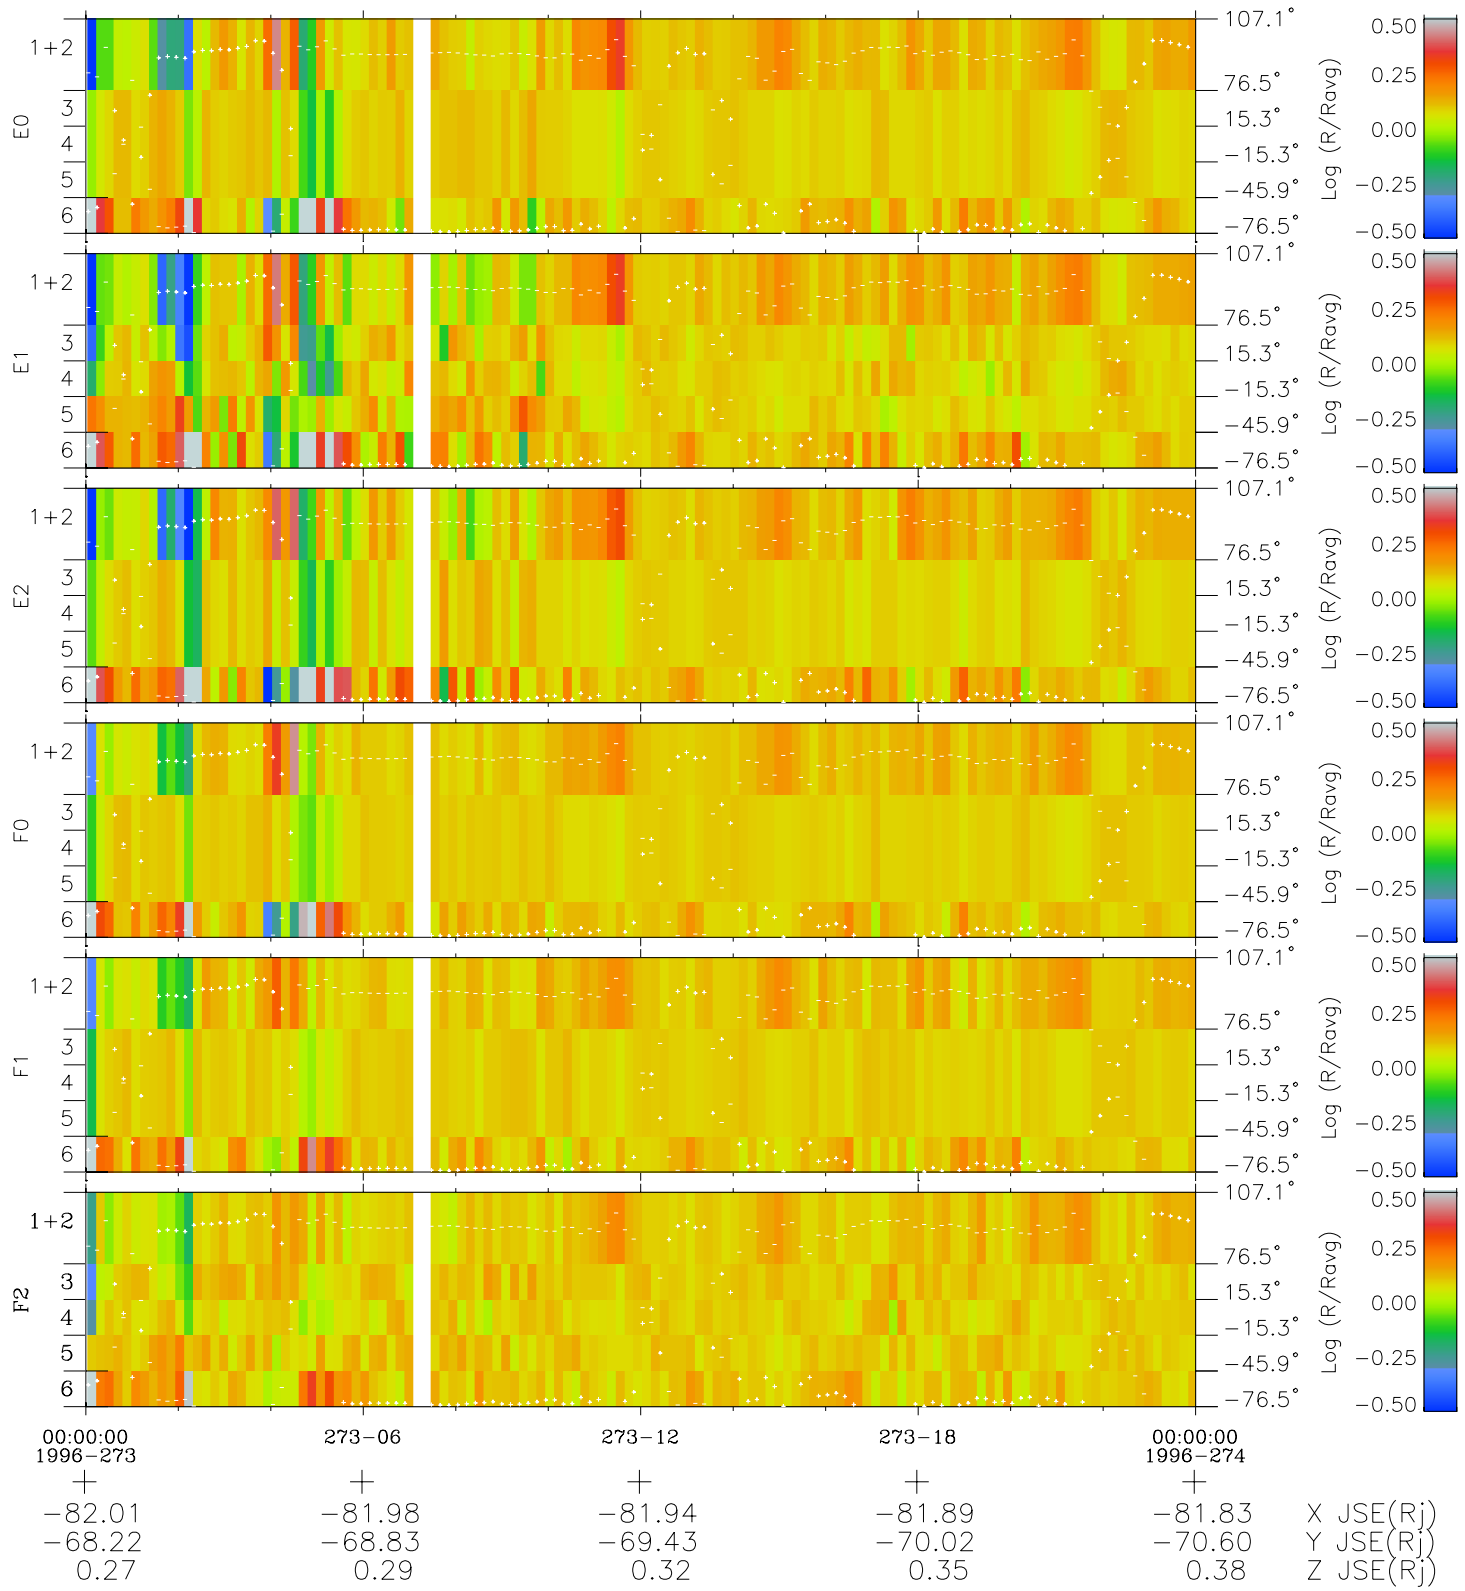

Galileo EPD Real Elevation Anisotropies 96273

Software Version: RTELEV_MEAN V 1.20
 Data Production: 06-03-00
 Plot Production: Fri Sep 14 16:31:09 2001
 Color File: wondr3
 Geofactor File: 1.1

- ◇ = Jupiter look direction
- = Corotation look direction