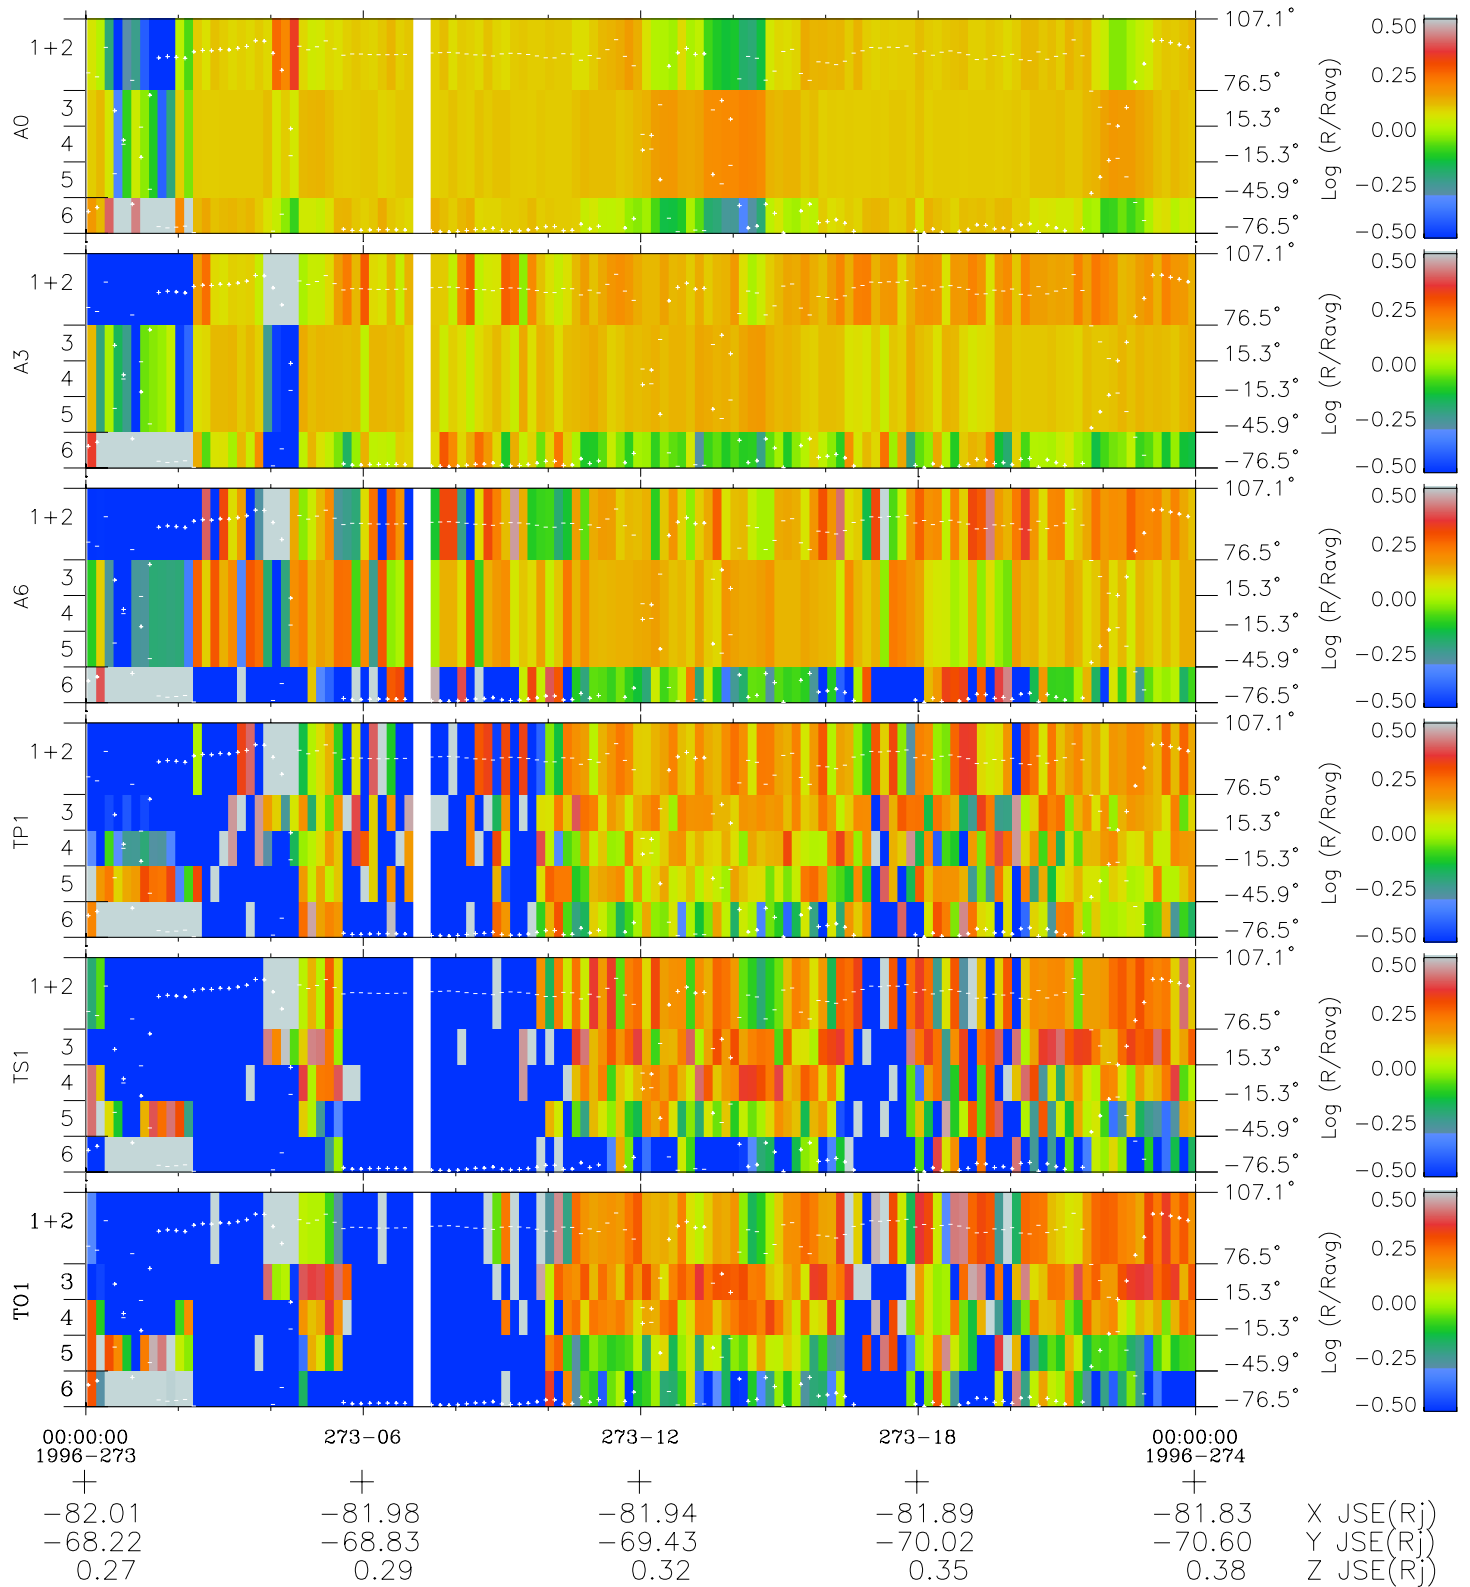

Galileo EPD Real Elevation Anisotropies 96273

Software Version: RTELEV_MEAN V 1.20
 Data Production: 06-03-00
 Plot Production: Fri Sep 14 16:31:04 2001
 Color File: wondr3
 Geofactor File: 1.1

- ◇ = Jupiter look direction
- = Corotation look direction