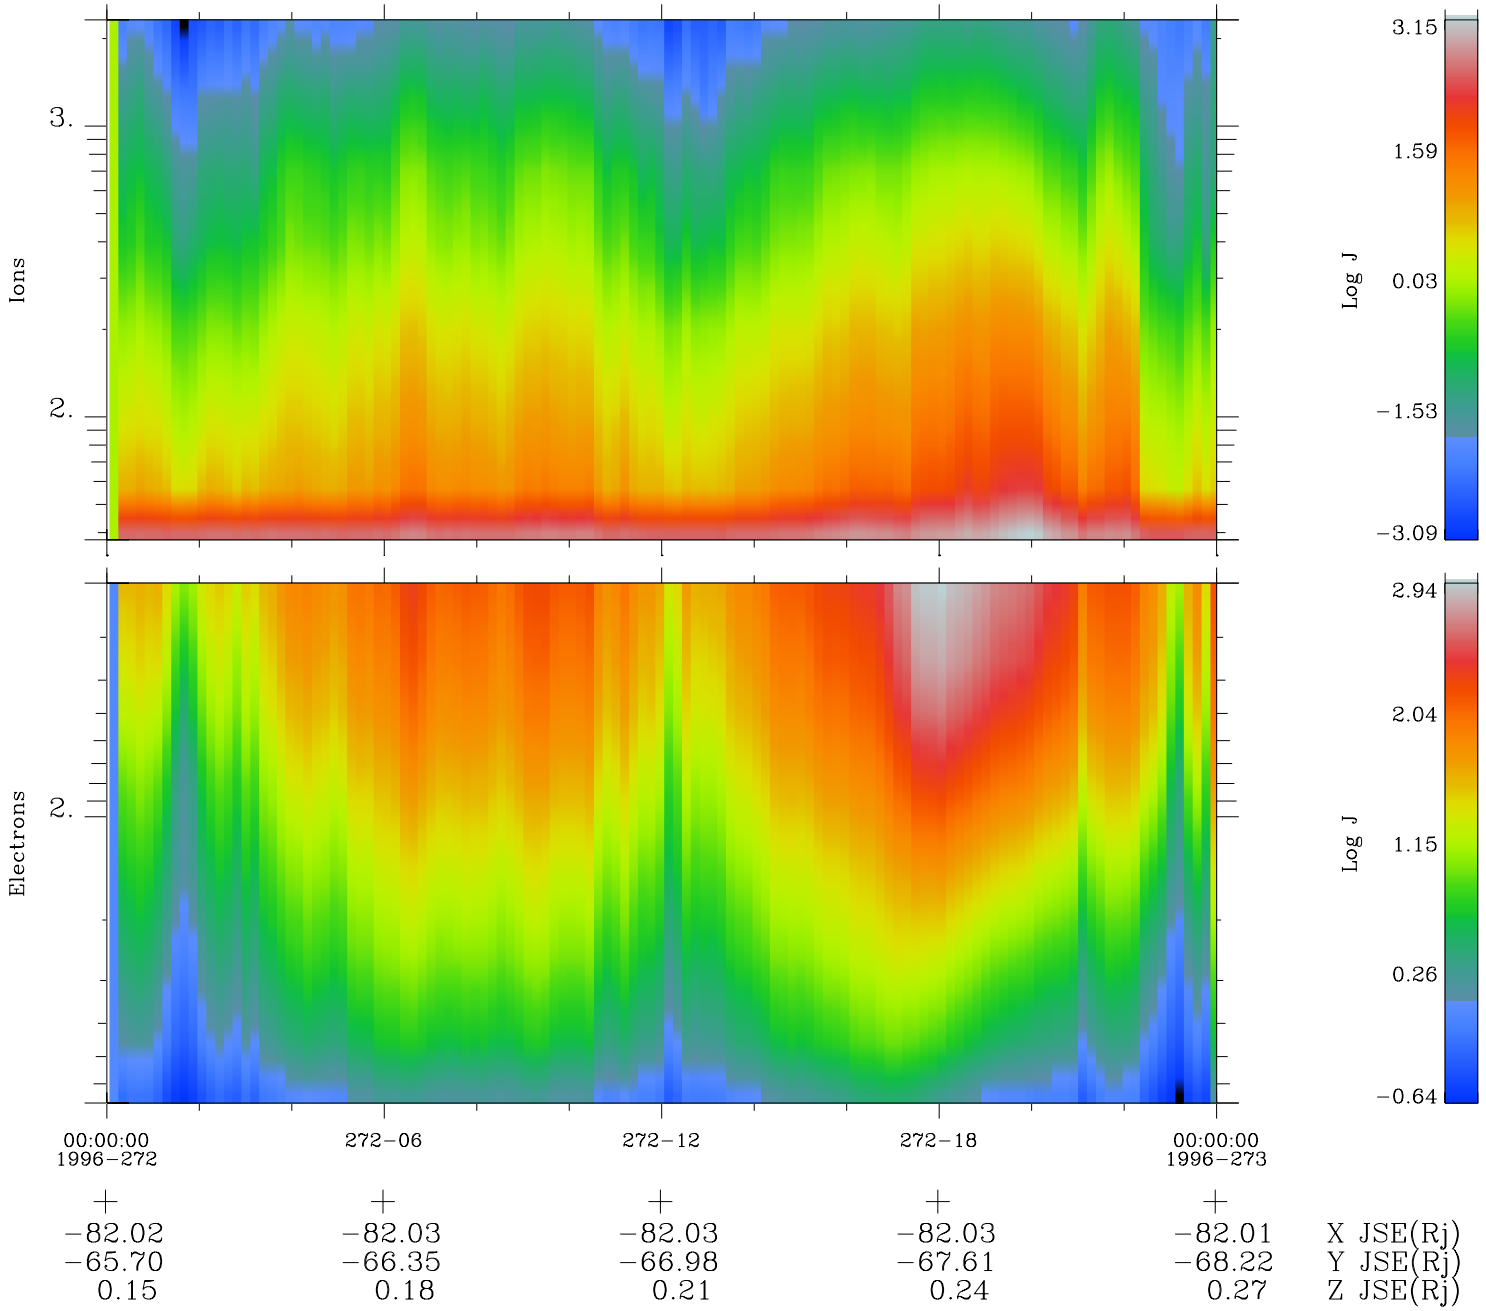

Galileo EPD Real Time Omni Spectrum 96272

Software Version: RTSPEC_OMNI V 1.20
 Data Production: 06-03-00
 Plot Production: Fri Sep 14 16:21:57 2001
 Color File: wondr3
 Geofactor File: 1.1

◇ = Jupiter look direction
 □ = Corotation look direction