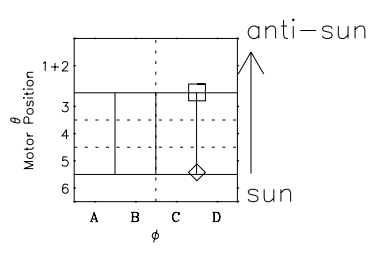

Galileo EPD Real Time Omni Spectrum 96272

Software Version: RTSPEC_OMNI V 1.20
 Data Production: 06-03-00
 Plot Production: Fri Sep 14 16:21:57 2001
 Color File: wondr3
 Geofactor File: 1.1

◇ = Jupiter look direction
 □ = Corotation look direction