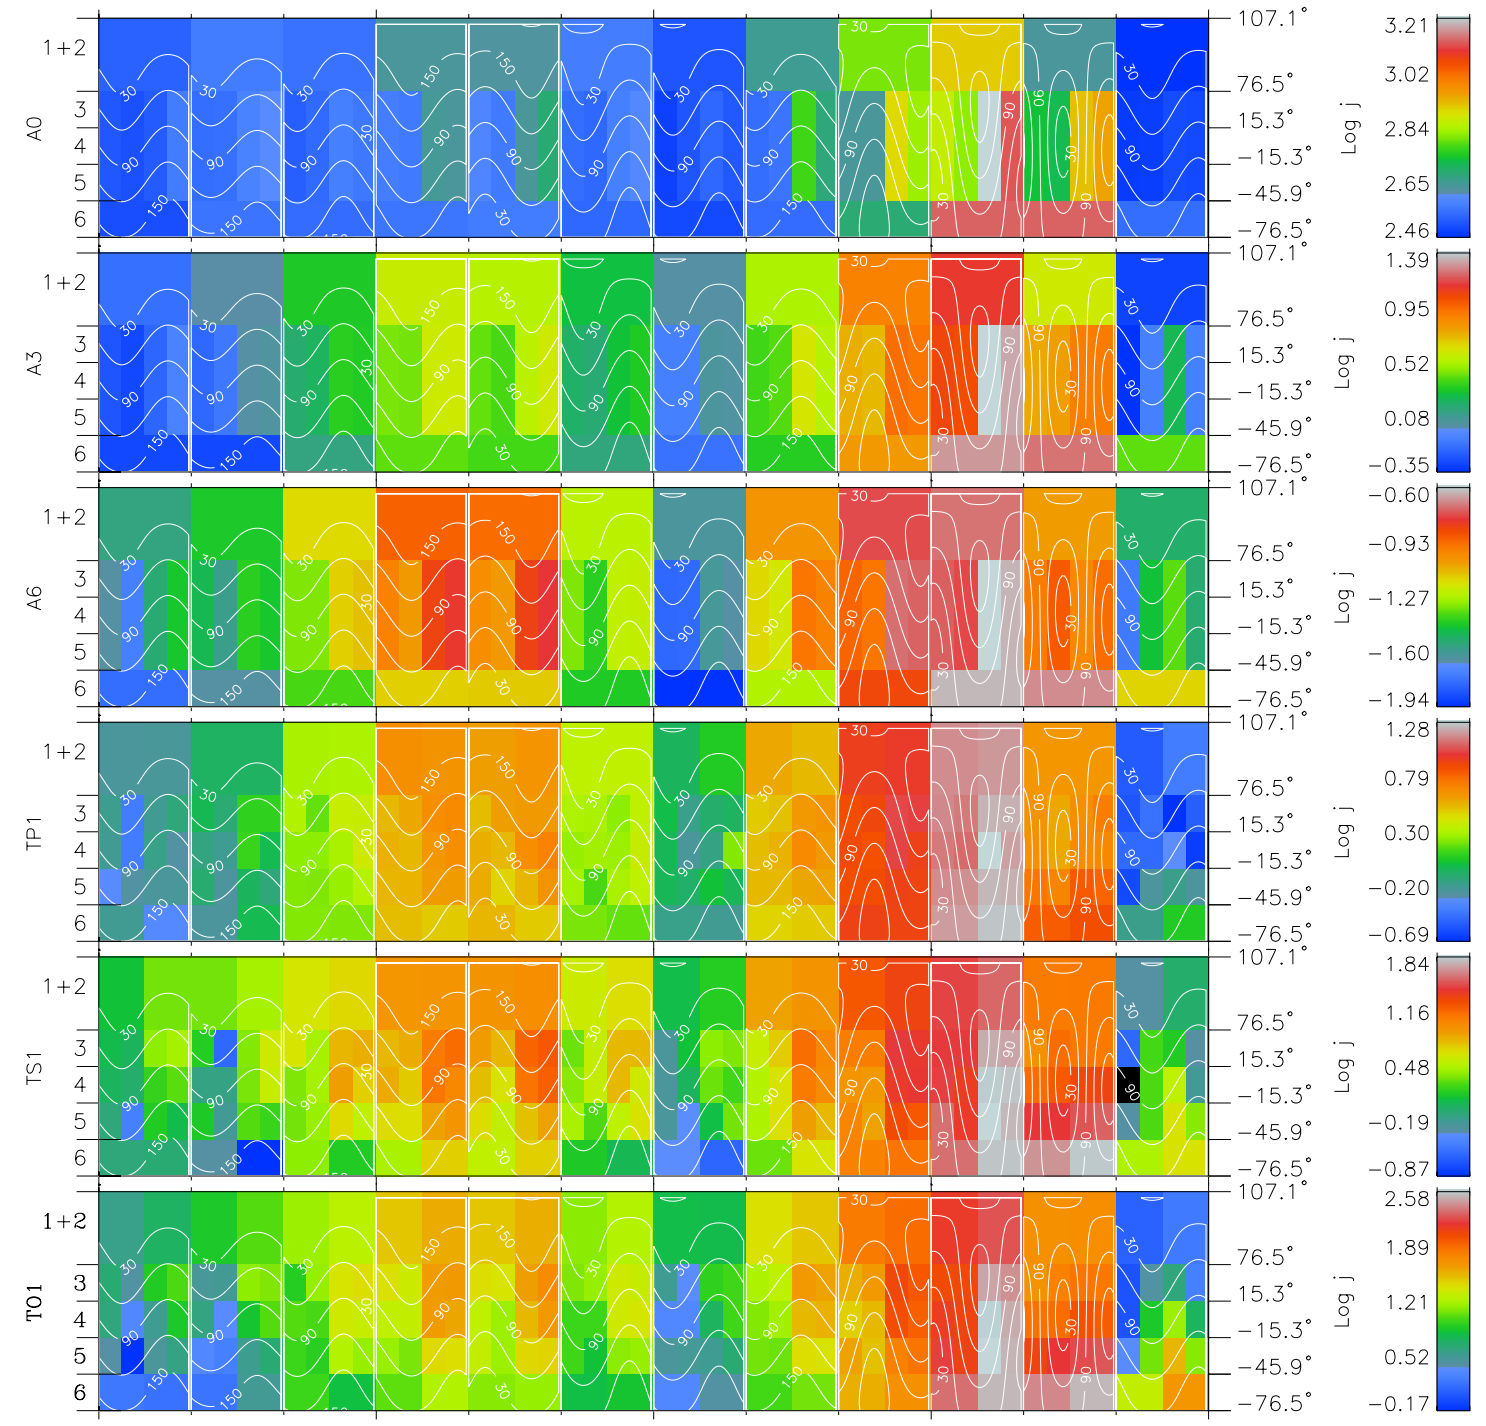

# Galileo EPD Real Time All-Sky Anisotropies 96272

Software Version: RTSKY\_FLUX V 1.20  
Data Production: 06-03-00  
Plot Production: Fri Sep 14 16:22:19 2001  
Color File: wondr3  
Geofactor File: 1.1

00:00:00 1996-272	272-06	272-12	272-18	00:00:00 1996-273	
+	+	+	+	+	X JSE(R <sub>j</sub> )
-82.02	-82.03	-82.03	-82.03	-82.01	Y JSE(R <sub>j</sub> )
-65.70	-66.35	-66.98	-67.61	-68.22	Z JSE(R <sub>j</sub> )
0.15	0.18	0.21	0.24	0.27	

- ◇ = Jupiter look direction
- = Corotation look direction