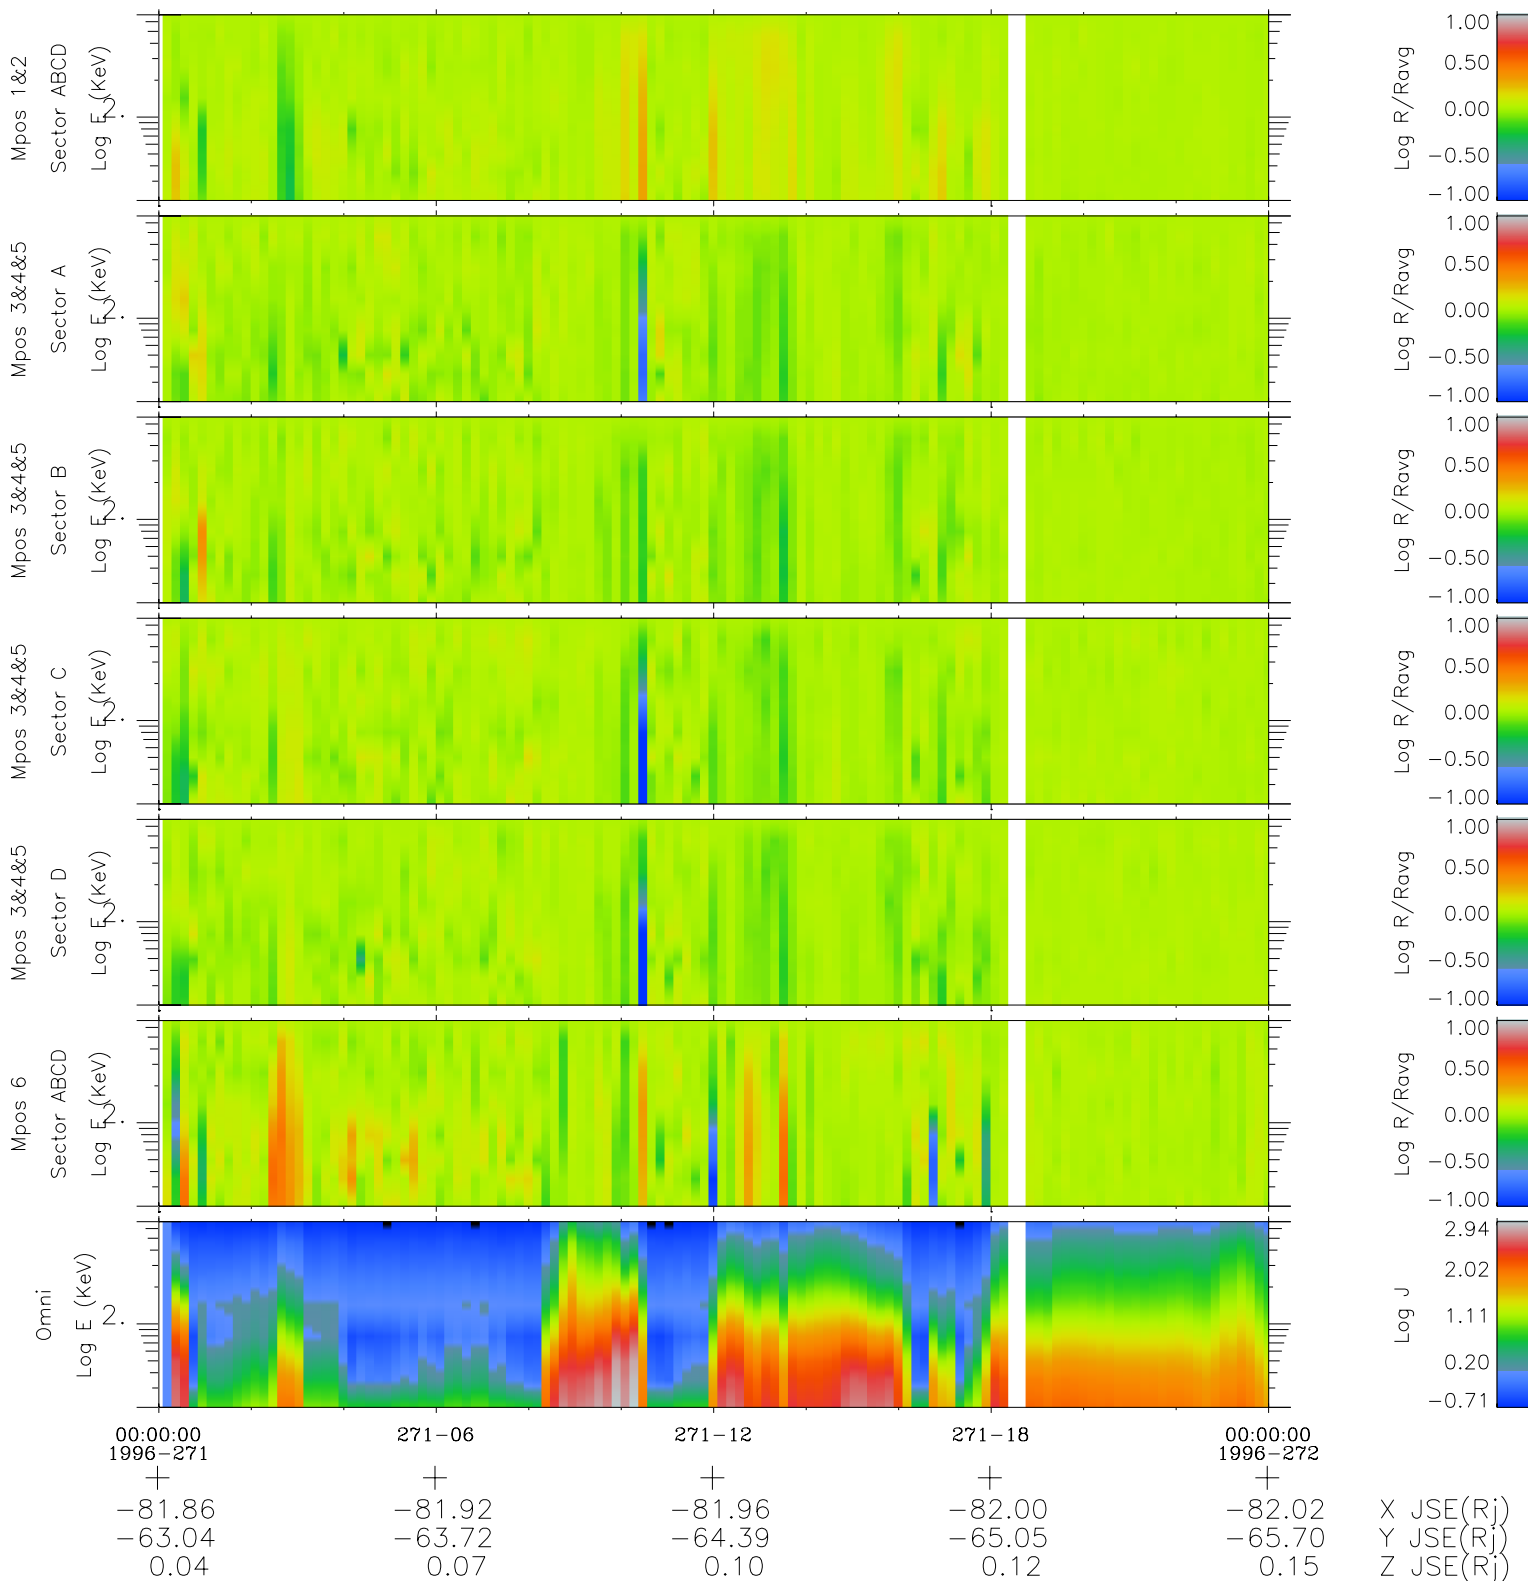

Galileo EPD Real Time R6 Electrons Spectra 96271

Software Version: RTSPEC_R6 V 1.20
 Data Production: 06-03-00
 Plot Production: Fri Sep 14 16:10:45 2001
 Color File: wondr3
 Geofactor File: 1.1

- ◇ = Jupiter look direction
- = Corotation look direction