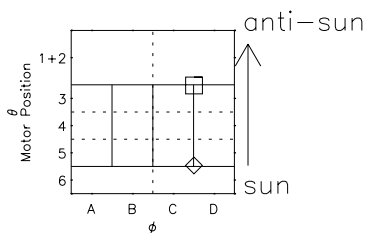

Galileo EPD Real Time R6 Electrons Spectra 96271

Software Version: RTSPEC_R6 V 1.20
 Data Production: 06-03-00
 Plot Production: Fri Sep 14 16:10:45 2001
 Color File: wondr3
 Geofactor File: 1.1

- ◇ = Jupiter look direction
- = Corotation look direction