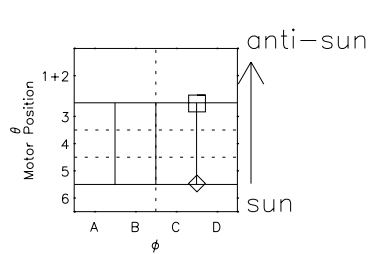

Galileo EPD Real Time All-Sky Anisotropies 96271

Software Version: RTSKY_NORM V 1.20
 Data Production: 06-03-00
 Plot Production: Fri Sep 14 16:12:16 2001
 Color File: wondr3
 Geofactor File: 1.1

00:00:00 1996-271	271-06	271-12	271-18	00:00:00 1996-272	
+	+	+	+	+	
-81.86	-81.92	-81.96	-82.00	-82.02	X JSE(R _j)
-63.04	-63.72	-64.39	-65.05	-65.70	Y JSE(R _j)
0.04	0.07	0.10	0.12	0.15	Z JSE(R _j)

- ◇ = Jupiter look direction
- = Corotation look direction