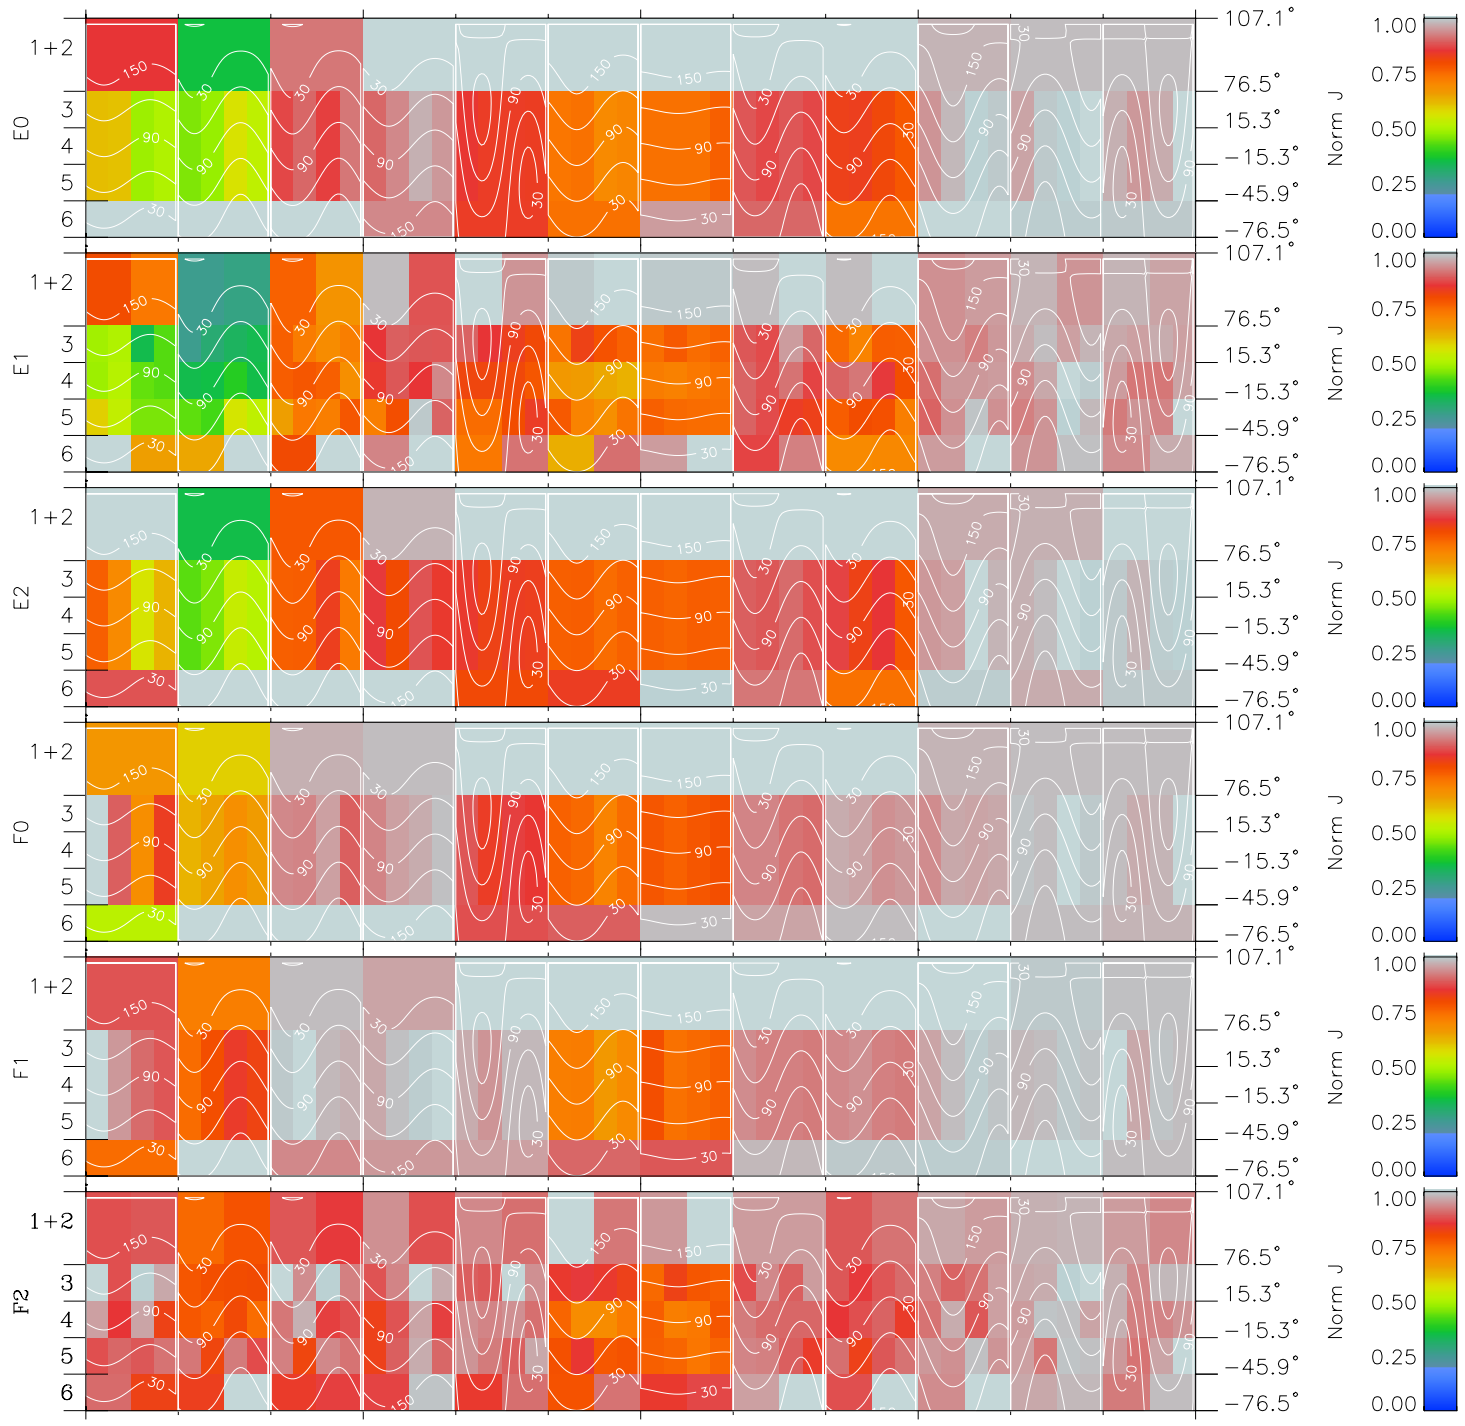

Galileo EPD Real Time All-Sky Anisotropies 96271

Software Version: RTSKY_NORM V 1.20
 Data Production: 06-03-00
 Plot Production: Fri Sep 14 16:12:16 2001
 Color File: wondr3
 Geofactor File: 1.1

00:00:00 1996-271	271-06	271-12	271-18	00:00:00 1996-272	
+	+	+	+	+	
-81.86	-81.92	-81.96	-82.00	-82.02	X JSE(R _j)
-63.04	-63.72	-64.39	-65.05	-65.70	Y JSE(R _j)
0.04	0.07	0.10	0.12	0.15	Z JSE(R _j)

- ◇ = Jupiter look direction
- = Corotation look direction