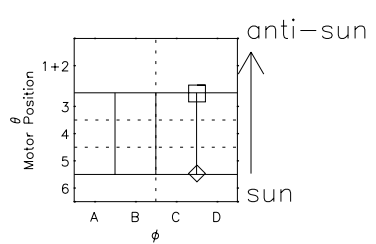

Galileo EPD Real Time All-Sky Anisotropies 96271

Software Version: RTSKY_MEAN V 1.20
 Data Production: 06-03-00
 Plot Production: Fri Sep 14 16:11:26 2001
 Color File: wondr3
 Geofactor File: 1.1

00:00:00 1996-271	271-06	271-12	271-18	00:00:00 1996-272	
+	+	+	+	+	X JSE(R _j)
-81.86	-81.92	-81.96	-82.00	-82.02	Y JSE(R _j)
-63.04	-63.72	-64.39	-65.05	-65.70	Z JSE(R _j)
0.04	0.07	0.10	0.12	0.15	

- ◇ = Jupiter look direction
- = Corotation look direction