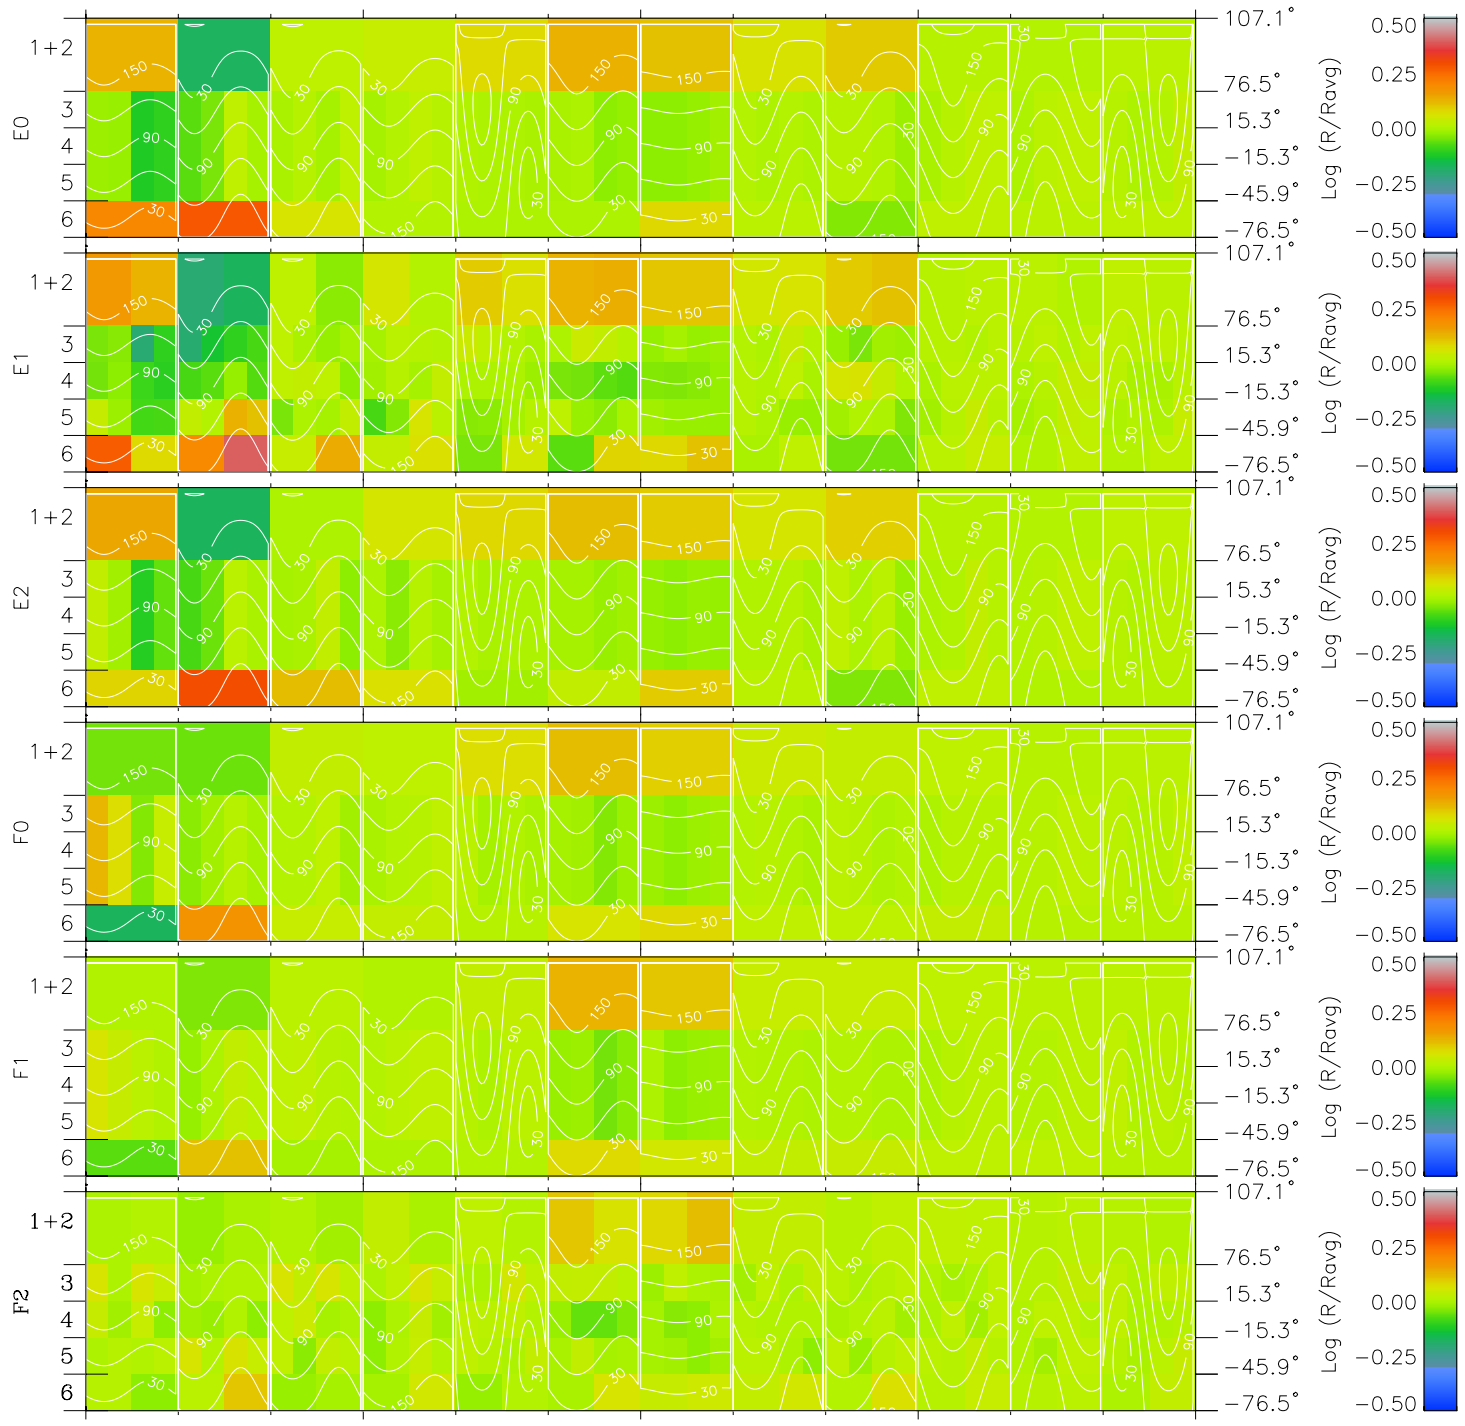

Galileo EPD Real Time All-Sky Anisotropies 96271

Software Version: RTSKY_MEAN V 1.20
 Data Production: 06-03-00
 Plot Production: Fri Sep 14 16:11:26 2001
 Color File: wondr3
 Geofactor File: 1.1

00:00:00 1996-271	271-06	271-12	271-18	00:00:00 1996-272	
+	+	+	+	+	X JSE(R _j)
-81.86	-81.92	-81.96	-82.00	-82.02	Y JSE(R _j)
-63.04	-63.72	-64.39	-65.05	-65.70	Z JSE(R _j)
0.04	0.07	0.10	0.12	0.15	

- ◇ = Jupiter look direction
- = Corotation look direction