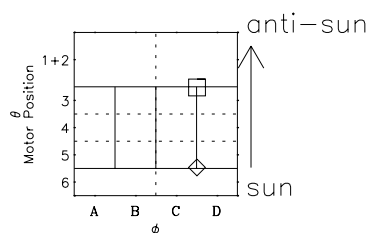

# Galileo EPD Real-Time Omni 96271

Software Version: RTLINE\_OMNI V 1.20  
Data Production: 06-03-00  
Plot Production: Fri Sep 14 16:14:17 2001

- ◇ = Jupiter look direction
- = Corotation look direction