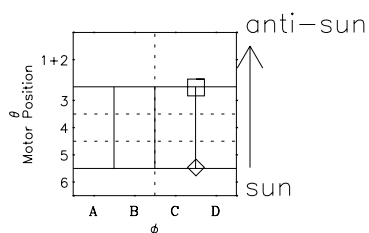

Galileo EPD Real-Time Omni 96271

Software Version: RTLINE_OMNI V 1.20
Data Production: 06-03-00
Plot Production: Fri Sep 14 16:14:14 2001

- ◇ = Jupiter look direction
- = Corotation look direction