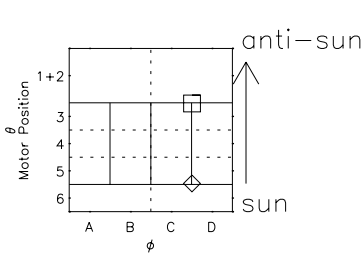

Galileo EPD Real Elevation Anisotropies 96271

Software Version: RTELEV_MEAN V 1.20
 Data Production: 06-03-00
 Plot Production: Fri Sep 14 16:12:35 2001
 Color File: wondr3
 Geofactor File: 1.1

- ◇ = Jupiter look direction
- = Corotation look direction