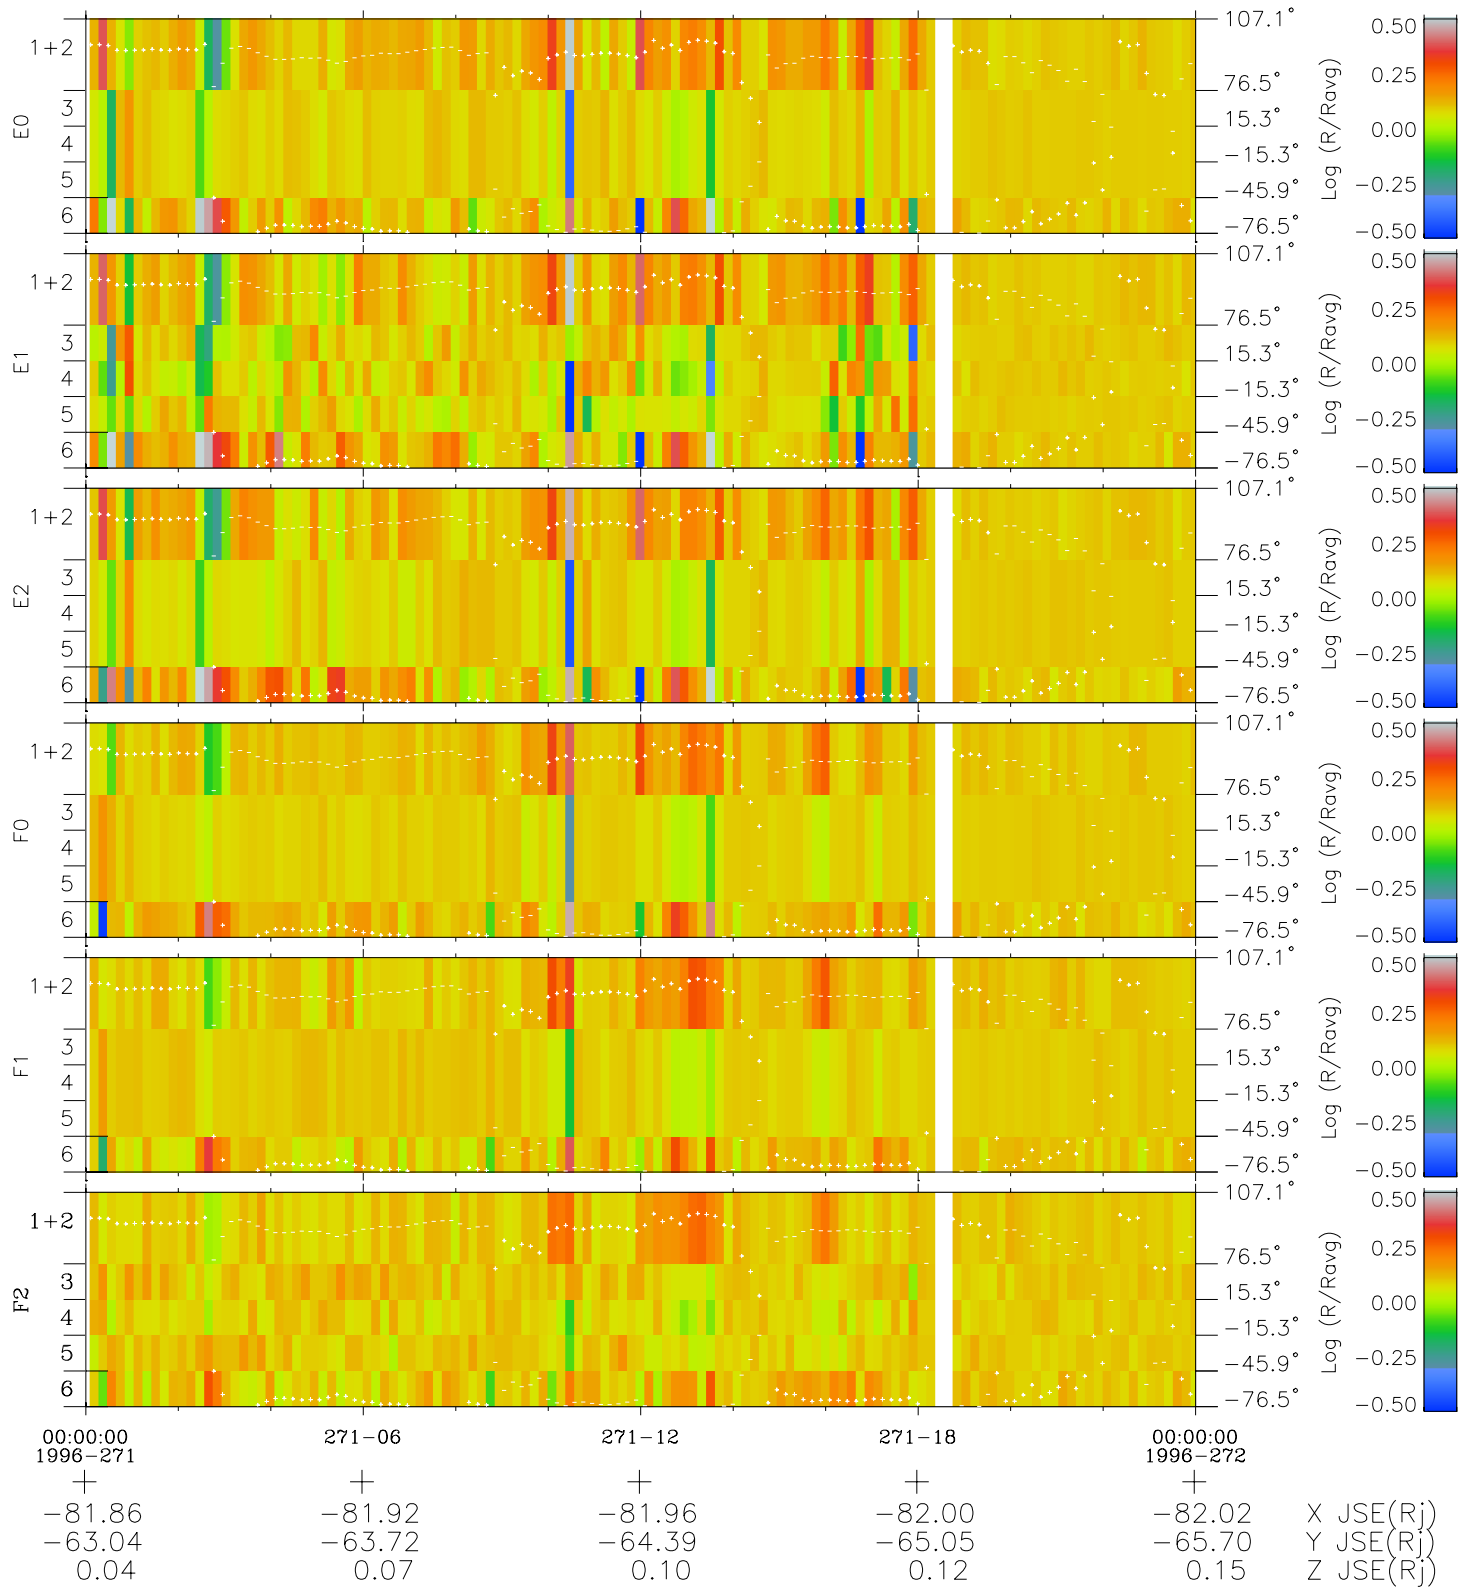

Galileo EPD Real Elevation Anisotropies 96271

Software Version: RTELEV_MEAN V 1.20
 Data Production: 06-03-00
 Plot Production: Fri Sep 14 16:12:35 2001
 Color File: wondr3
 Geofactor File: 1.1

- ◇ = Jupiter look direction
- = Corotation look direction