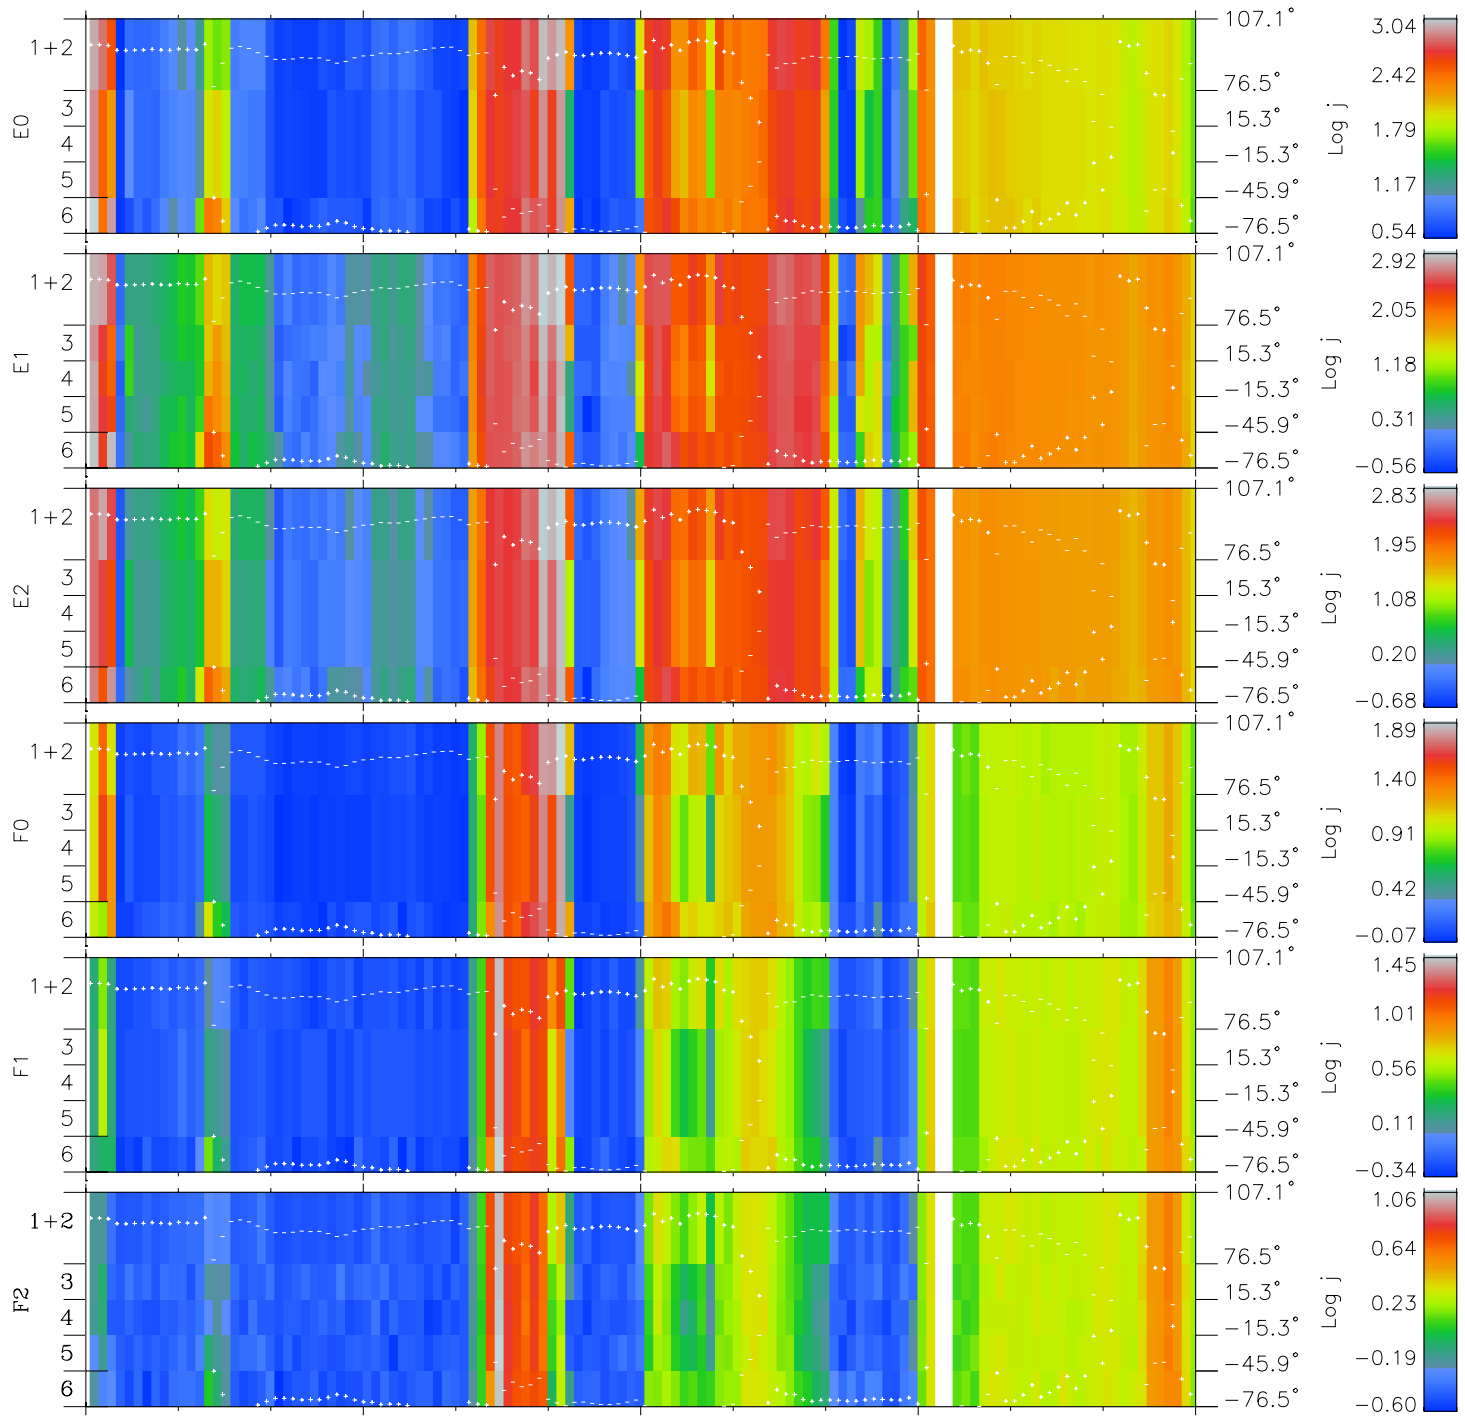

Galileo EPD Real Elevation Anisotropies 96271

Software Version: RTELEV_FLUX V 1.20
 Data Production: 06-03-00
 Plot Production: Fri Sep 14 16:12:54 2001
 Color File: wondr3
 Geofactor File: 1.1

00:00:00 1996-271	271-06	271-12	271-18	00:00:00 1996-272	X JSE(R _j)	Y JSE(R _j)	Z JSE(R _j)
+ -81.86 -63.04 0.04	+ -81.92 -63.72 0.07	+ -81.96 -64.39 0.10	+ -82.00 -65.05 0.12	+ -82.02 -65.70 0.15			

- ◇ = Jupiter look direction
- = Corotation look direction