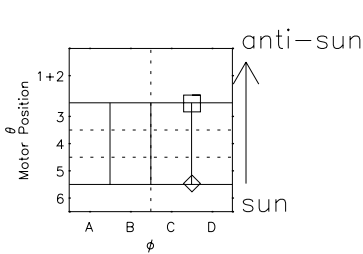

Galileo EPD Real Elevation Anisotropies 96271

Software Version: RTELEV_FLUX V 1.20
 Data Production: 06-03-00
 Plot Production: Fri Sep 14 16:12:54 2001
 Color File: wondr3
 Geofactor File: 1.1

00:00:00 1996-271	271-06	271-12	271-18	00:00:00 1996-272	X JSE(R _j)	Y JSE(R _j)	Z JSE(R _j)
+ -81.86 -63.04 0.04	+ -81.92 -63.72 0.07	+ -81.96 -64.39 0.10	+ -82.00 -65.05 0.12	+ -82.02 -65.70 0.15			

- ◇ = Jupiter look direction
- = Corotation look direction