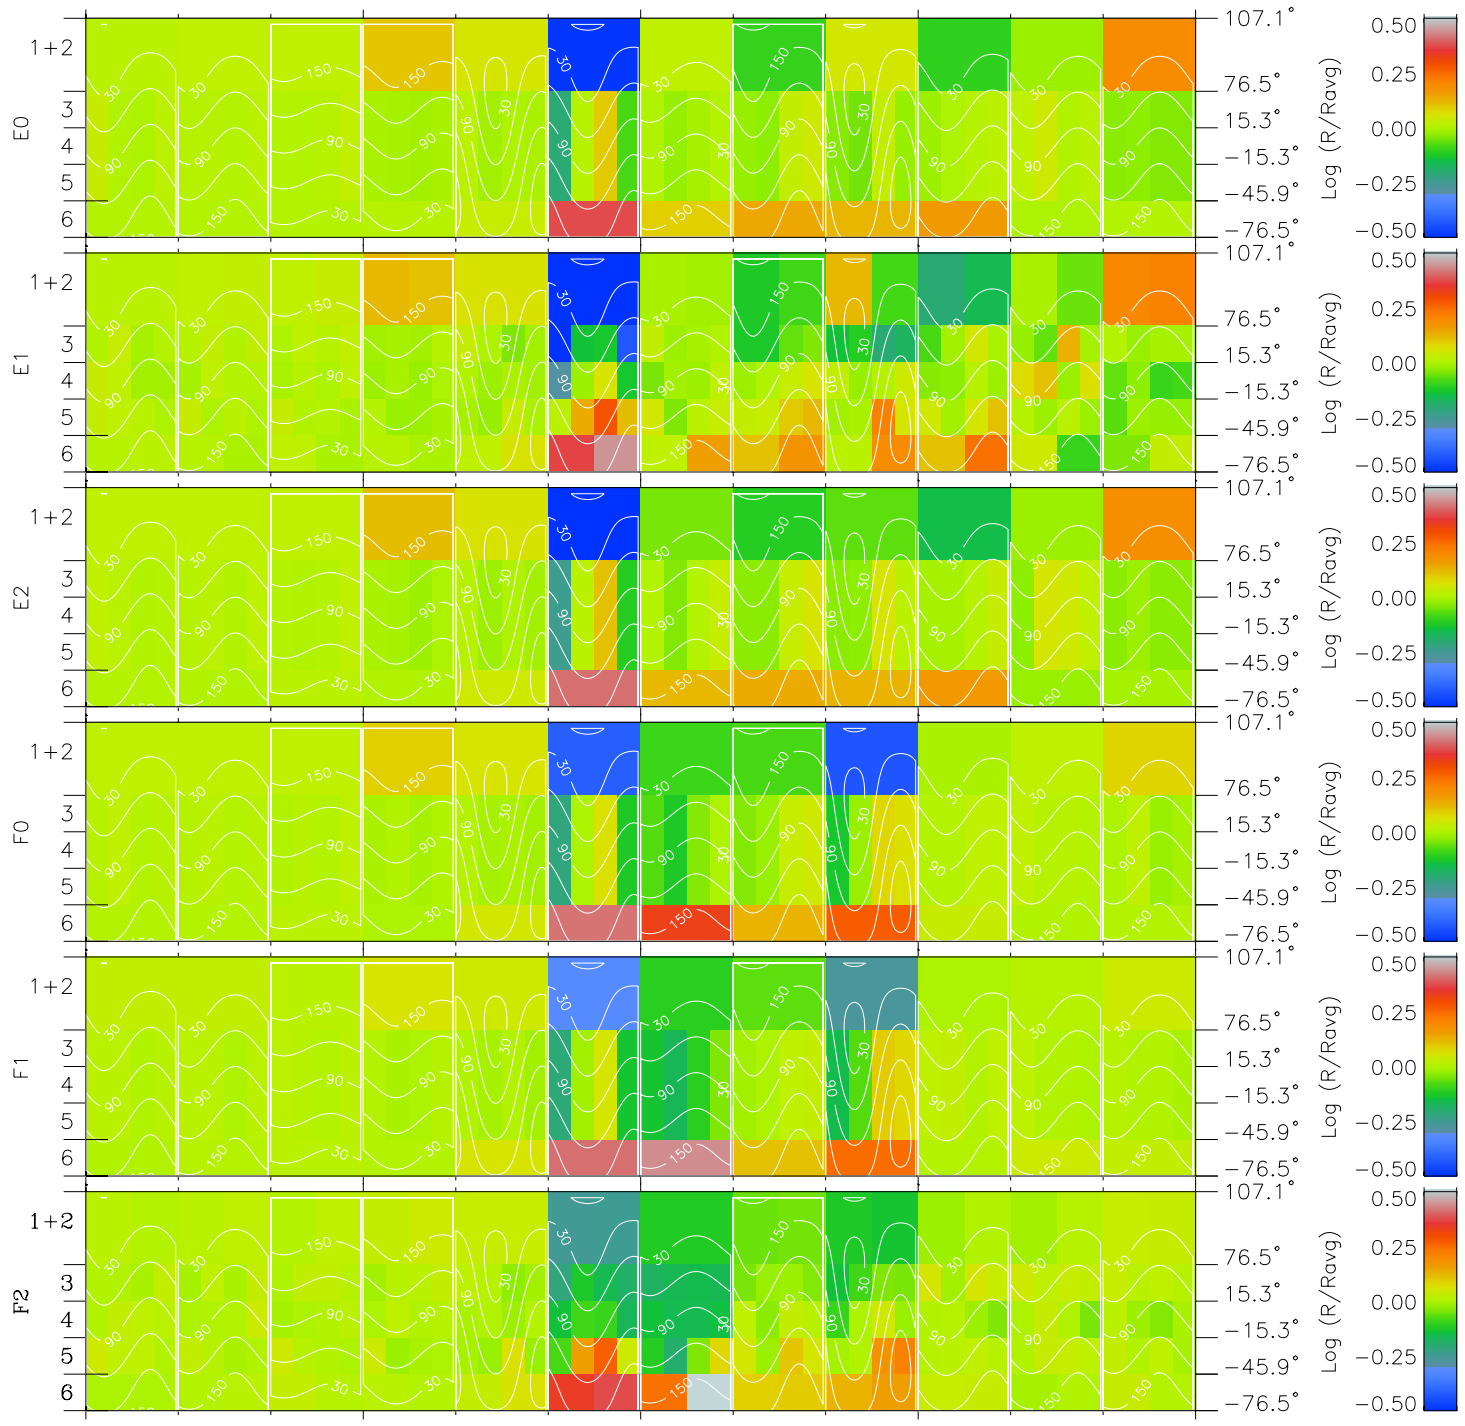

Galileo EPD Real Time All-Sky Anisotropies 96270

Software Version: RTSKY_MEAN V 1.20
 Data Production: 06-03-00
 Plot Production: Fri Sep 14 15:55:36 2001
 Color File: wondr3
 Geofactor File: 1.1

00:00:00 1996-270	270-06	270-12	270-18	00:00:00 1996-271	
+	+	+	+	+	X JSE(R _j)
-81.51	-81.62	-81.71	-81.79	-81.86	Y JSE(R _j)
-60.22	-60.94	-61.65	-62.35	-63.04	Z JSE(R _j)
-0.07	-0.05	-0.02	0.01	0.04	

- ◇ = Jupiter look direction
- = Corotation look direction