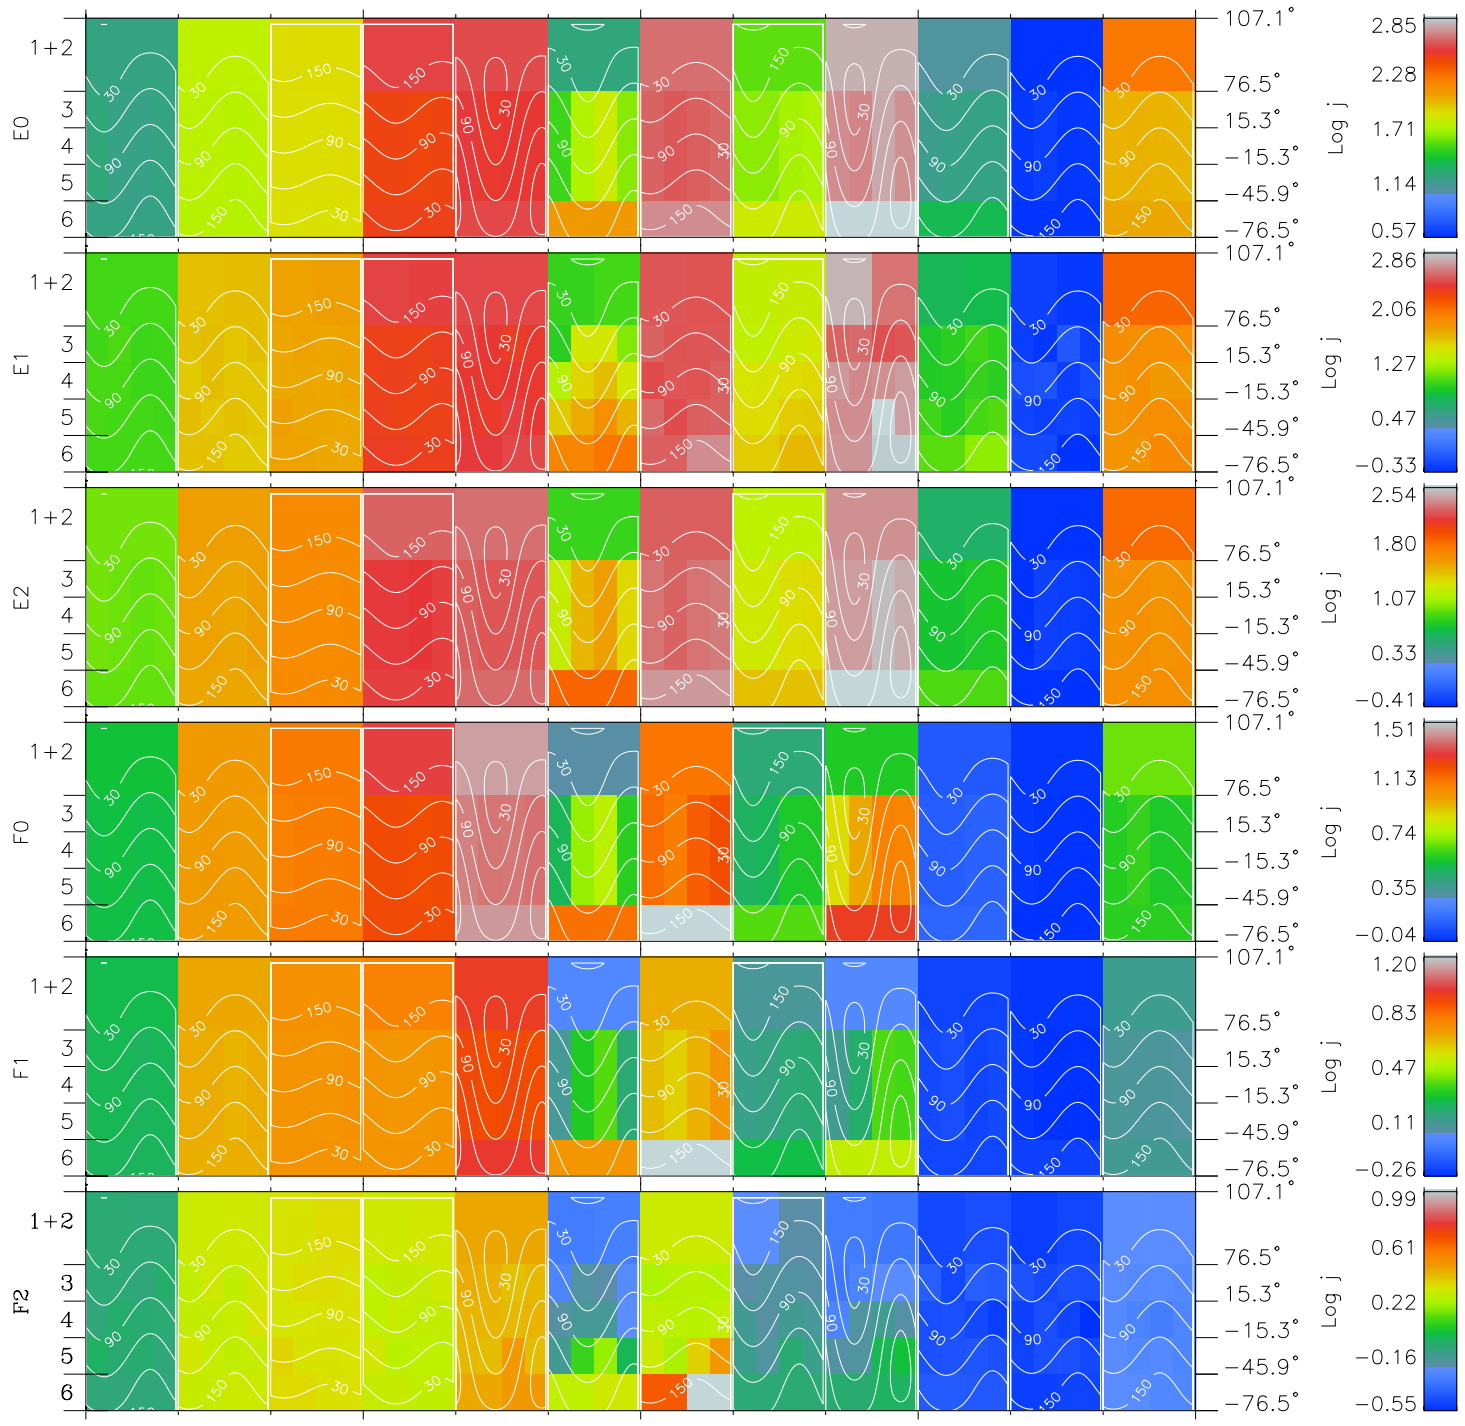

Galileo EPD Real Time All-Sky Anisotropies 96270

Software Version: RTSKY_FLUX V 1.20
 Data Production: 06-03-00
 Plot Production: Fri Sep 14 15:56:05 2001
 Color File: wondr3
 Geofactor File: 1.1

| 00:00:00 1996-270 | 270-06 | 270-12 | 270-18 | 00:00:00 1996-271 | |
|----------------------|--------|--------|--------|----------------------|------------------------|
| + | + | + | + | + | |
| -81.51 | -81.62 | -81.71 | -81.79 | -81.86 | X JSE(R _j) |
| -60.22 | -60.94 | -61.65 | -62.35 | -63.04 | Y JSE(R _j) |
| -0.07 | -0.05 | -0.02 | 0.01 | 0.04 | Z JSE(R _j) |

- ◇ = Jupiter look direction
- = Corotation look direction