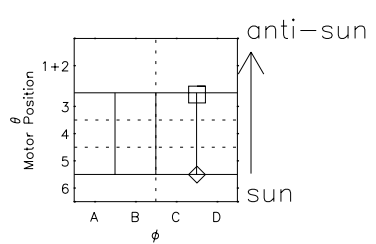

Galileo EPD Real Time All-Sky Anisotropies 96270

Software Version: RTSKY_FLUX V 1.20
 Data Production: 06-03-00
 Plot Production: Fri Sep 14 15:56:05 2001
 Color File: wondr3
 Geofactor File: 1.1

| 00:00:00 1996-270 | 270-06 | 270-12 | 270-18 | 00:00:00 1996-271 | |
|----------------------|--------|--------|--------|----------------------|------------------------|
| + | + | + | + | + | |
| -81.51 | -81.62 | -81.71 | -81.79 | -81.86 | X JSE(R _j) |
| -60.22 | -60.94 | -61.65 | -62.35 | -63.04 | Y JSE(R _j) |
| -0.07 | -0.05 | -0.02 | 0.01 | 0.04 | Z JSE(R _j) |

- ◇ = Jupiter look direction
- = Corotation look direction