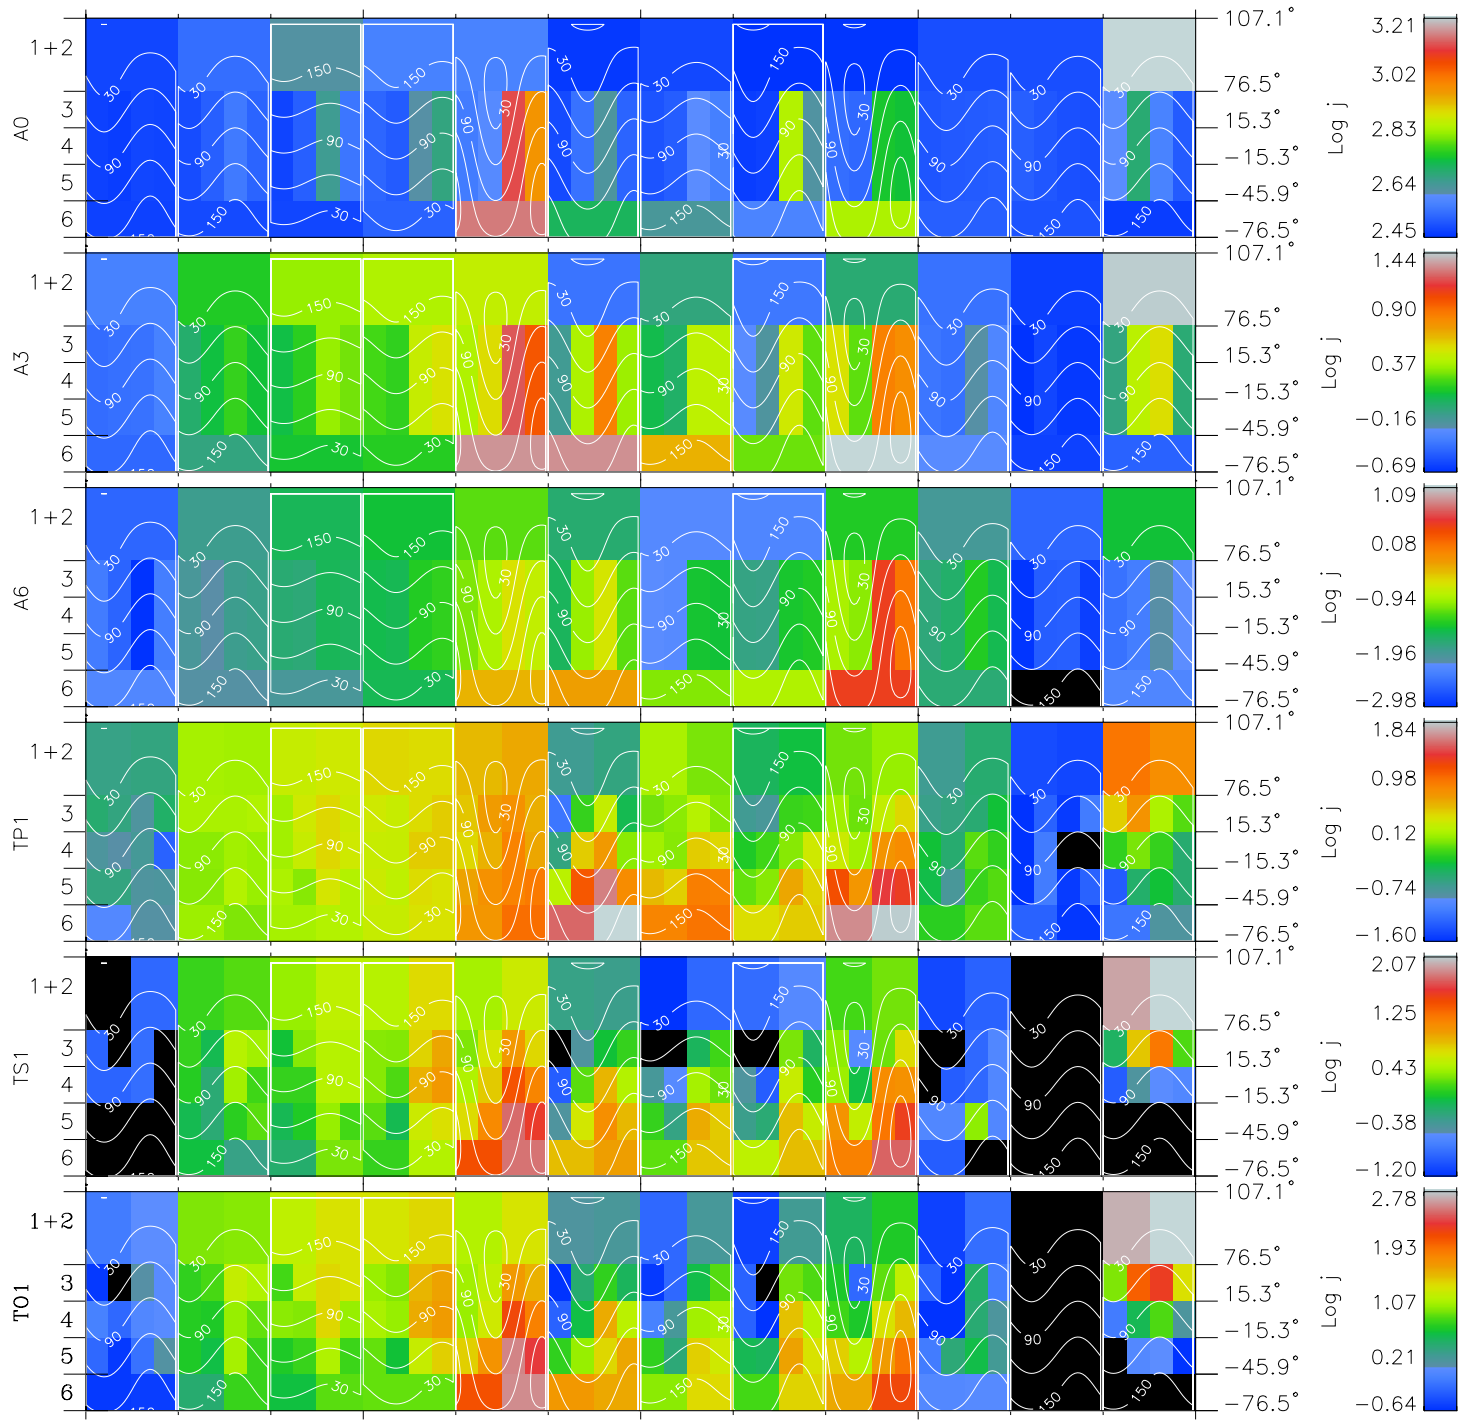

Galileo EPD Real Time All-Sky Anisotropies 96270

Software Version: RTSKY_FLUX V 1.20
Data Production: 06-03-00
Plot Production: Fri Sep 14 15:55:51 2001
Color File: wondr3
Geofactor File: 1.1

00:00:00 1996-270	270-06	270-12	270-18	00:00:00 1996-271	
+	+	+	+	+	X JSE(R _j)
-81.51	-81.62	-81.71	-81.79	-81.86	Y JSE(R _j)
-60.22	-60.94	-61.65	-62.35	-63.04	Z JSE(R _j)
-0.07	-0.05	-0.02	0.01	0.04	

- ◇ = Jupiter look direction
- = Corotation look direction