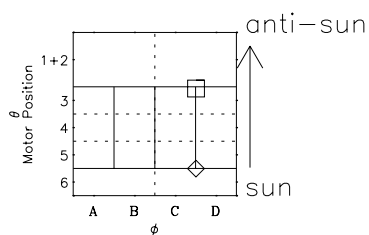

Galileo EPD Real-Time Omni 96270

Software Version: RTLINE_OMNI V 1.20
Data Production: 06-03-00
Plot Production: Fri Sep 14 15:59:01 2001

◇ = Jupiter look direction
□ = Corotation look direction